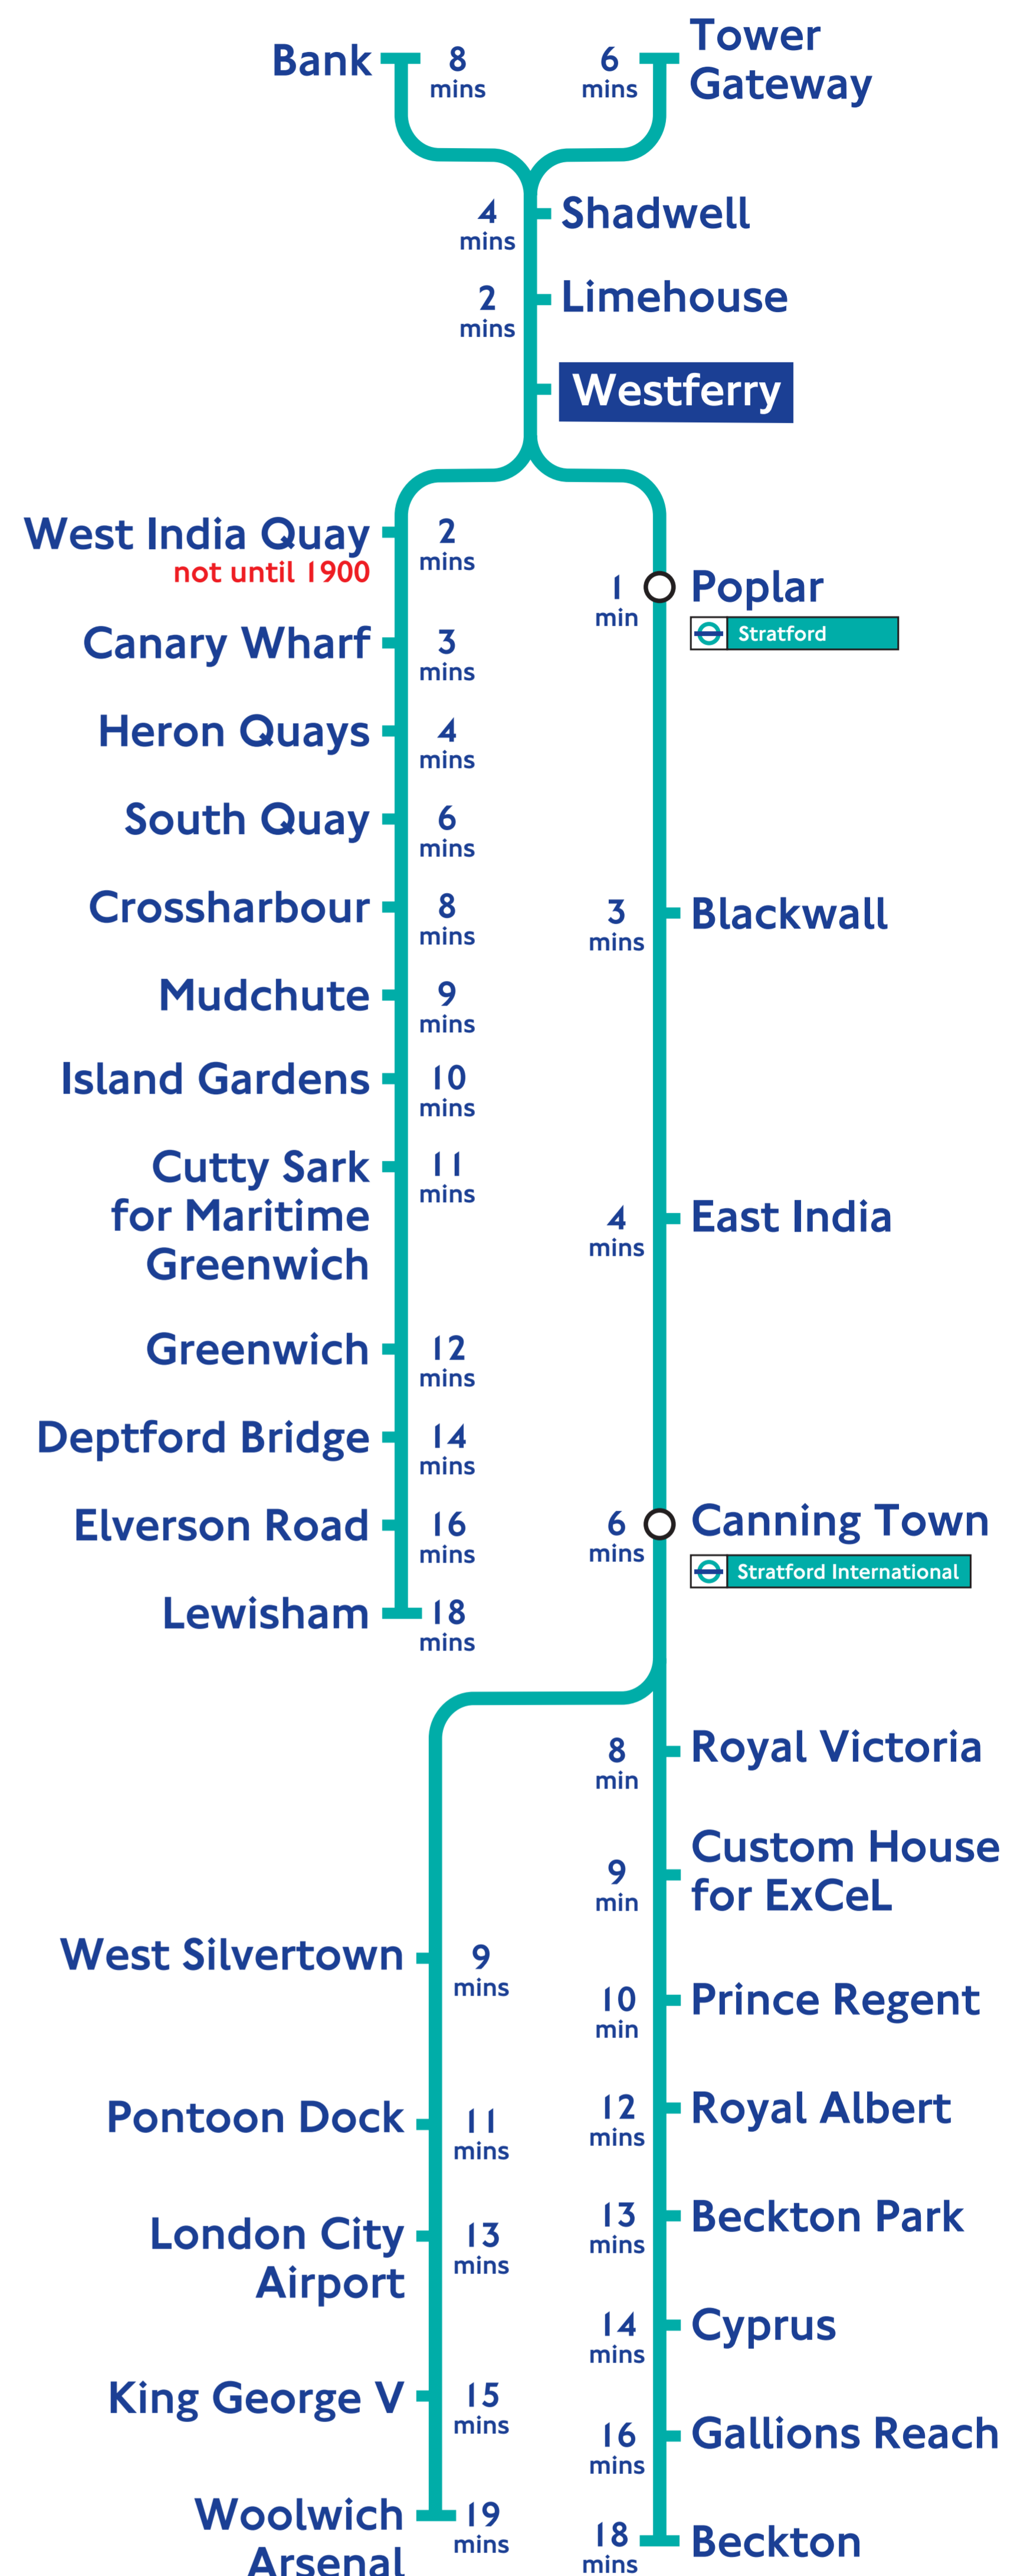

Docklands Light Railway

Trains from Westferry

Platform 1 To Beckton

First train 0535 (Sundays **0705**)

Last train 0045 (Sundays **2345**)

Trains run every **8-10** minutes

Platform 1 To Lewisham

First train 0537 (Sundays **0707**)

Last train 0037 (Sundays **2337**)

Trains run every **4-10** minutes

Platform 1 To Woolwich Arsenal

First train 0539 (Saturdays **0541**,
Sundays **0711**)

Last train 0041 (Sundays **2341**)

Trains run every **8-10** minutes

Platform 2 To Bank

First train 0520 (Saturdays **0522**,
Sundays **0652**)

Last train 0032 (Sundays **2332**)

Trains run every **2-5** minutes

Platform 2 To Tower Gateway

First train 0516 (Sundays **0646**)

Last train 0056 (Sundays **2356**)

Trains run every **8-10** minutes

To view this timetable at a larger size or to print a copy visit our website at www.dlr.co.uk
Information supplied in good faith and correct at time of going to print. From time to time services may have to be modified in part or whole or withdrawn according to changing circumstances.
Serco Docklands, Castor Lane, London E14 0DS

Average journey times of through trains from this station

For further details of frequencies visit www.dlr.co.uk

For further information:

- 24 hour travel information, 0843 222 1234
  You pay no more than 5p per minute if calling from a BT landline. There may be a connection charge. Charges from mobiles or other landline providers may vary.
- Mobile website: www.dlr.co.uk/mobile for live DLR travel information on your mobile phone
- Assistance in the event of a lift failure, 020 7363 9777
- Textphone, 020 7093 0999

January 2012

Website
www.dlr.co.uk

Answerphone outside office hours
020 7363 9700

MAYOR OF LONDON

Transport for London