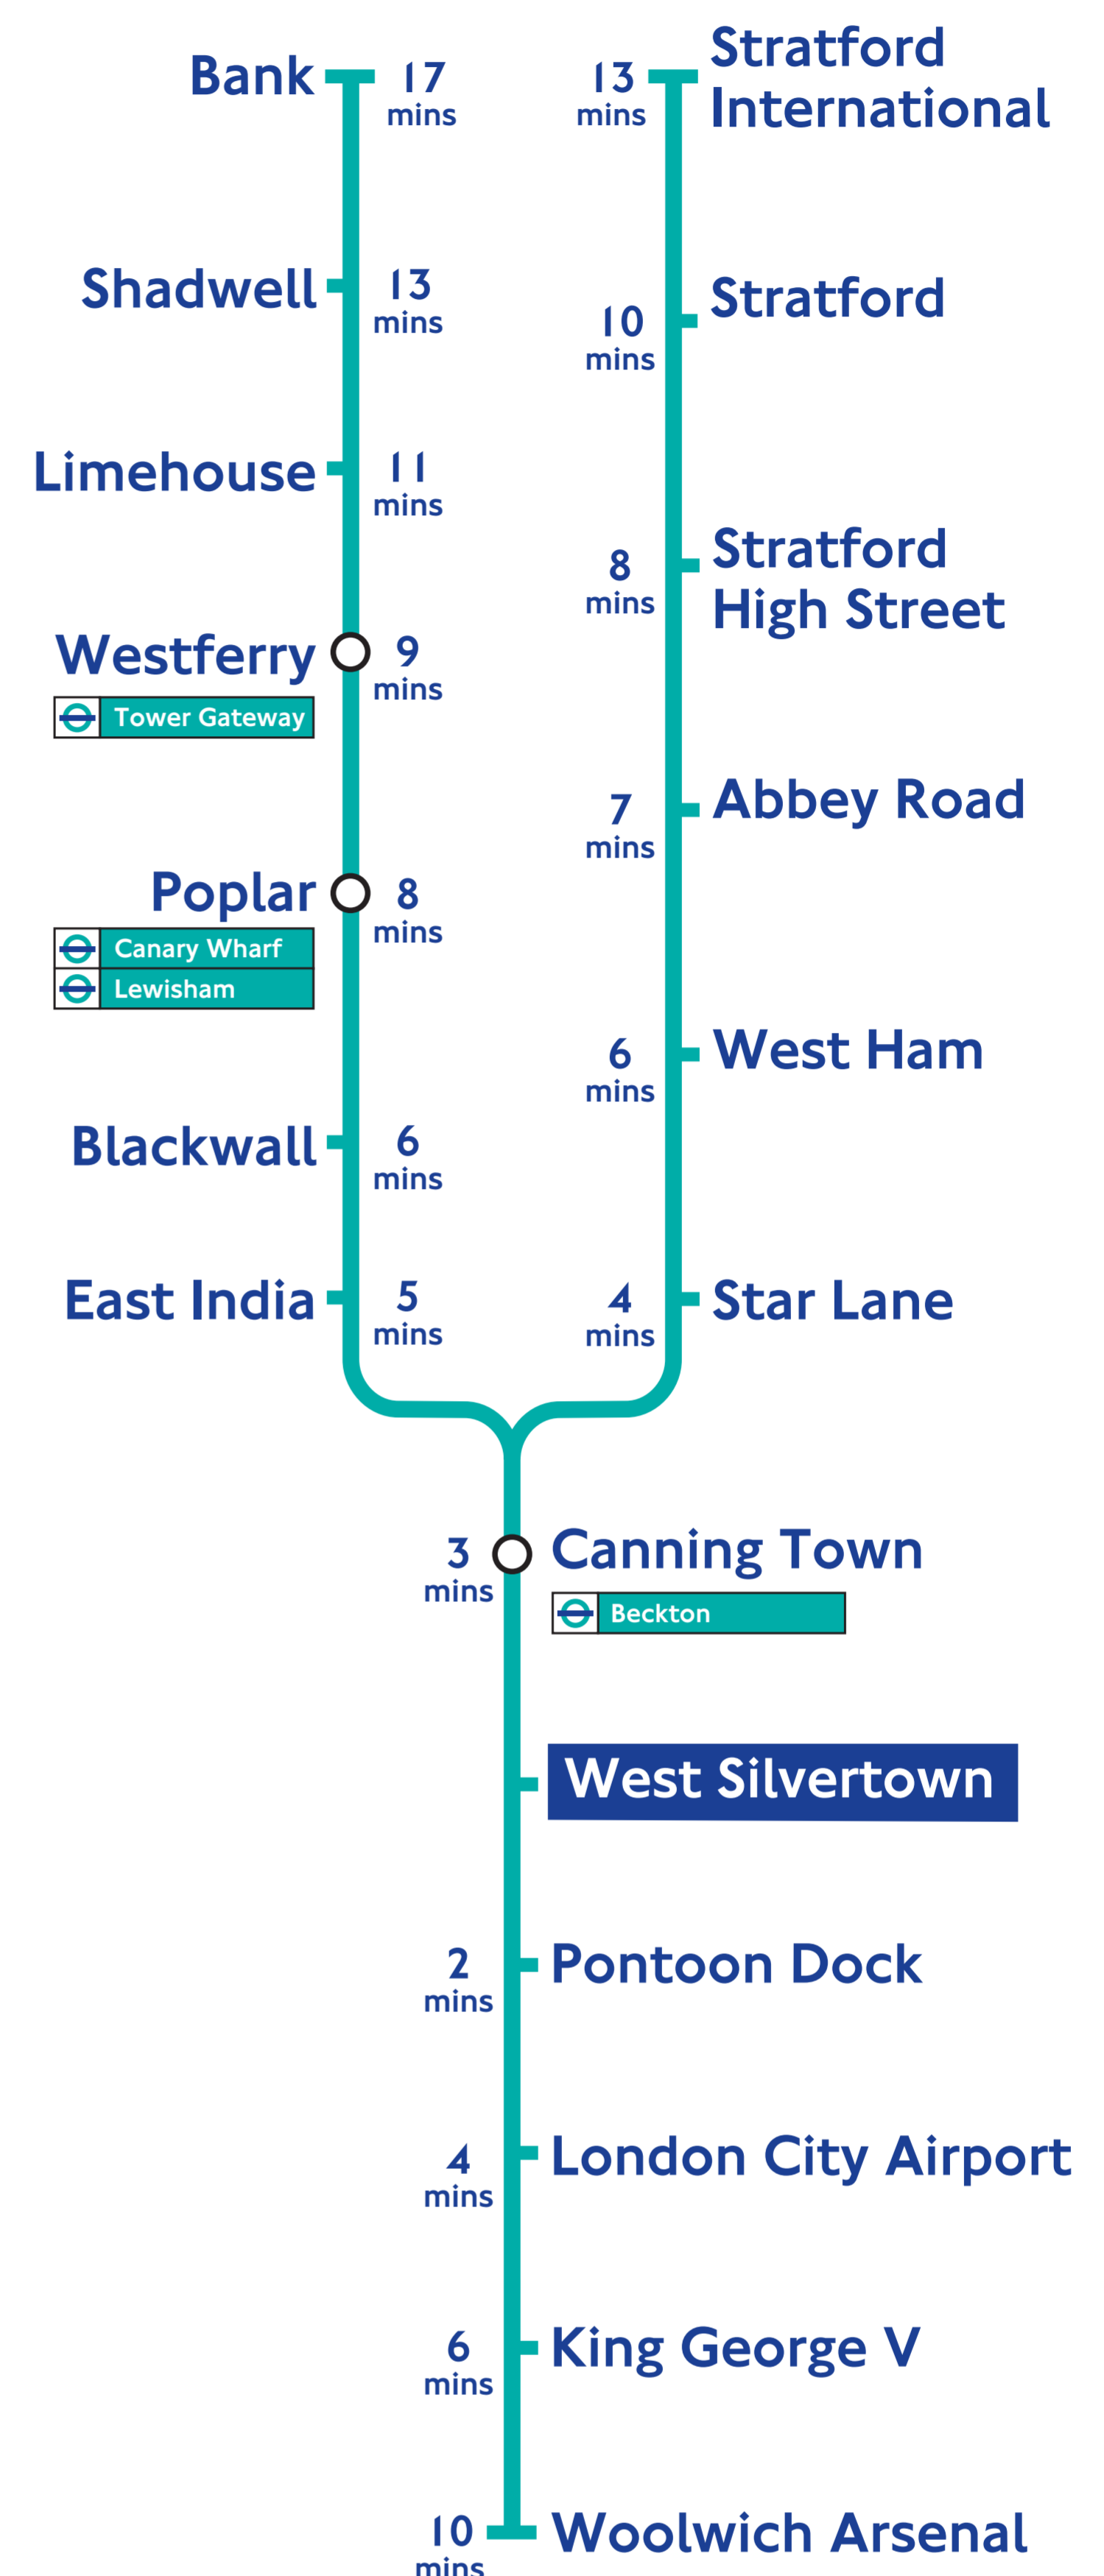

Trains from West Silvertown

Platform 1 To Woolwich Arsenal

First train 0520 (Saturdays **0522**,
Sundays **0652**)

Last train 0052 (Sundays **2352**)

Trains run every **4-10** minutes

Platform 2 To Canning Town

First train 0540 (Saturdays **0542**,
Sundays **0712**)

Last train 0042 (Sundays **2342**)

Trains run every **4-10** minutes

Platform 2 To Bank

First train 0540 (Saturdays **0542**,
Sundays **0712**)

Last train 0022 (Sundays **2322**)

Trains run every **8-10** minutes

Platform 2 To Stratford International

First train 0540_c (Saturdays **0542_c**,
Sundays **0712_c**)

Last train 0032_c (Sundays **2332_c**)

Trains run every **10** minutes*

* Through trains run to Stratford International every 10 minutes during Monday to Friday peak hours only. At other times take the first train and change at Canning Town.

c Change at Canning Town

For further details of frequencies visit www.dlr.co.uk

To view this timetable at a larger size or to print a copy visit our website at www.dlr.co.uk
Information supplied in good faith and correct at time of going to print. From time to time services may have to be modified in part or whole or withdrawn according to changing circumstances.
Serco Docklands, Castor Lane, London E14 0DS

Average journey times of through trains from this station

For further information:

- 24 hour travel information, 0843 222 1234
  You pay no more than 5p per minute if calling from a BT landline. There may be a connection charge. Charges from mobiles or other landline providers may vary.
- Mobile website: www.dlr.co.uk/mobile for live DLR travel information on your mobile phone
- Assistance in the event of a lift failure, 020 7363 9777
- Textphone, 020 7093 0999