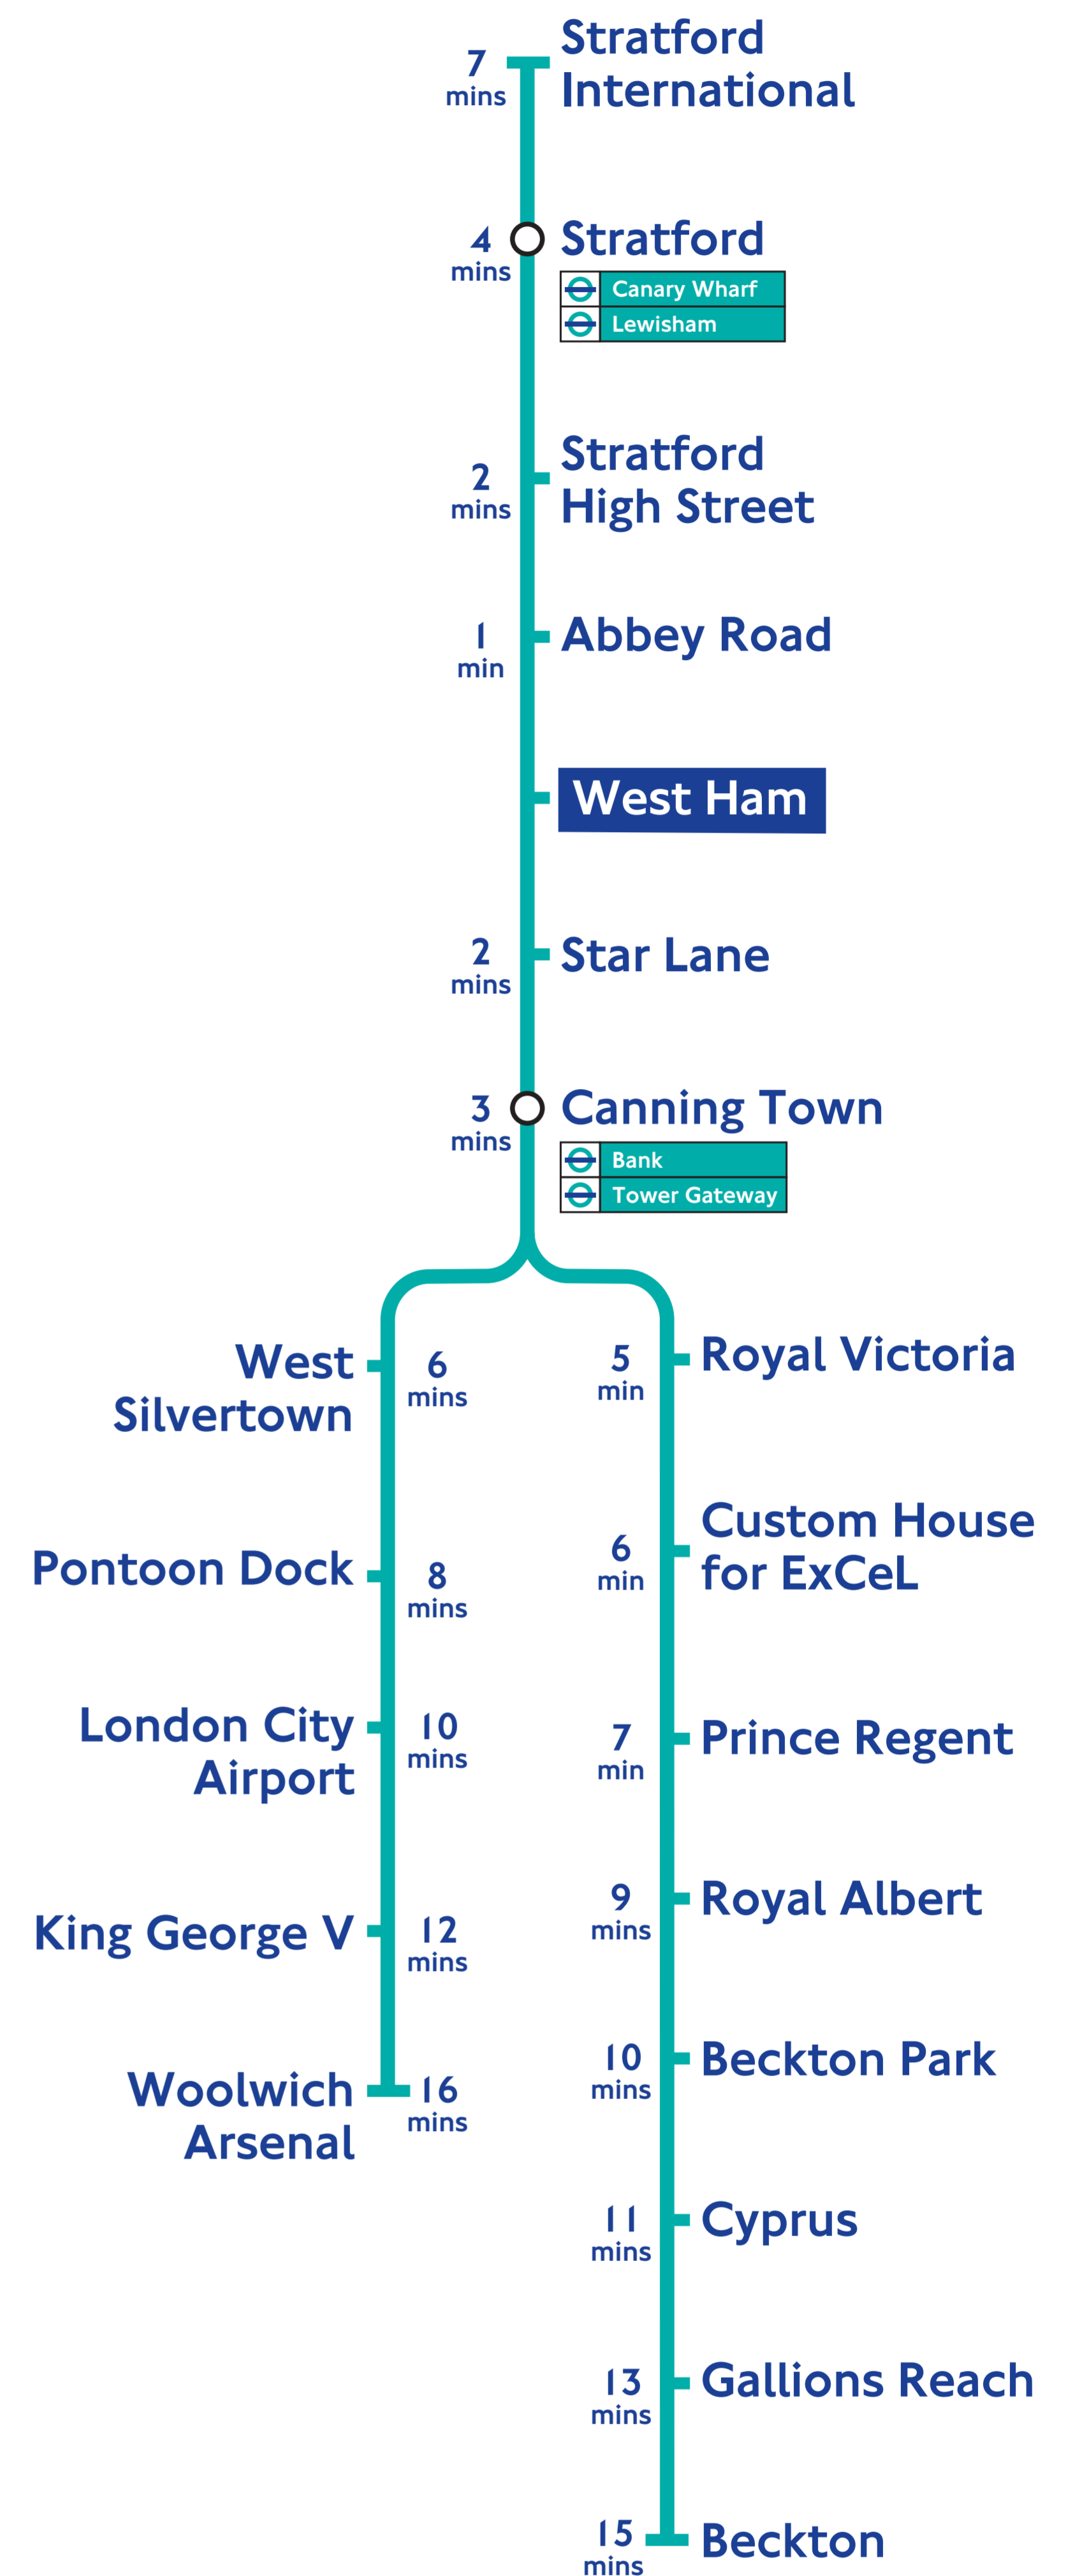

Trains from West Ham

Platform 3 To Beckton

First train 0532 (Sundays **0704**)

Last train 0044 (Sundays **2344**)

Trains run every **10** minutes

Through trains run during Monday to Friday off-peak times and at weekends. If no through train is shown take the first train and change at Canning Town

Platform 3 To Woolwich Arsenal

First train 0532_c (Sundays **0704_c**)

Last train 0034_c (Sundays **2334_c**)

Trains run every **8-10** minutes*

* Through trains run every 8-10 minutes during Monday to Friday peak hours only. At other times take the first train and change at Canning Town

c Change at Canning Town

Platform 4 To Stratford International

First train 0523 (Saturdays **0516**,
Sundays **0646**)

Last train 0044 (Sundays **2346**)

Trains run every **8-10** minutes

Average journey times of through trains from this station

For further details of frequencies visit www.dlr.co.uk

To view this timetable at a larger size or to print a copy visit our website at www.dlr.co.uk
Information supplied in good faith and correct at time of going to print. From time to time services may have to be modified in part or whole or withdrawn according to changing circumstances.
Serco Docklands, Castor Lane, London E14 0DS