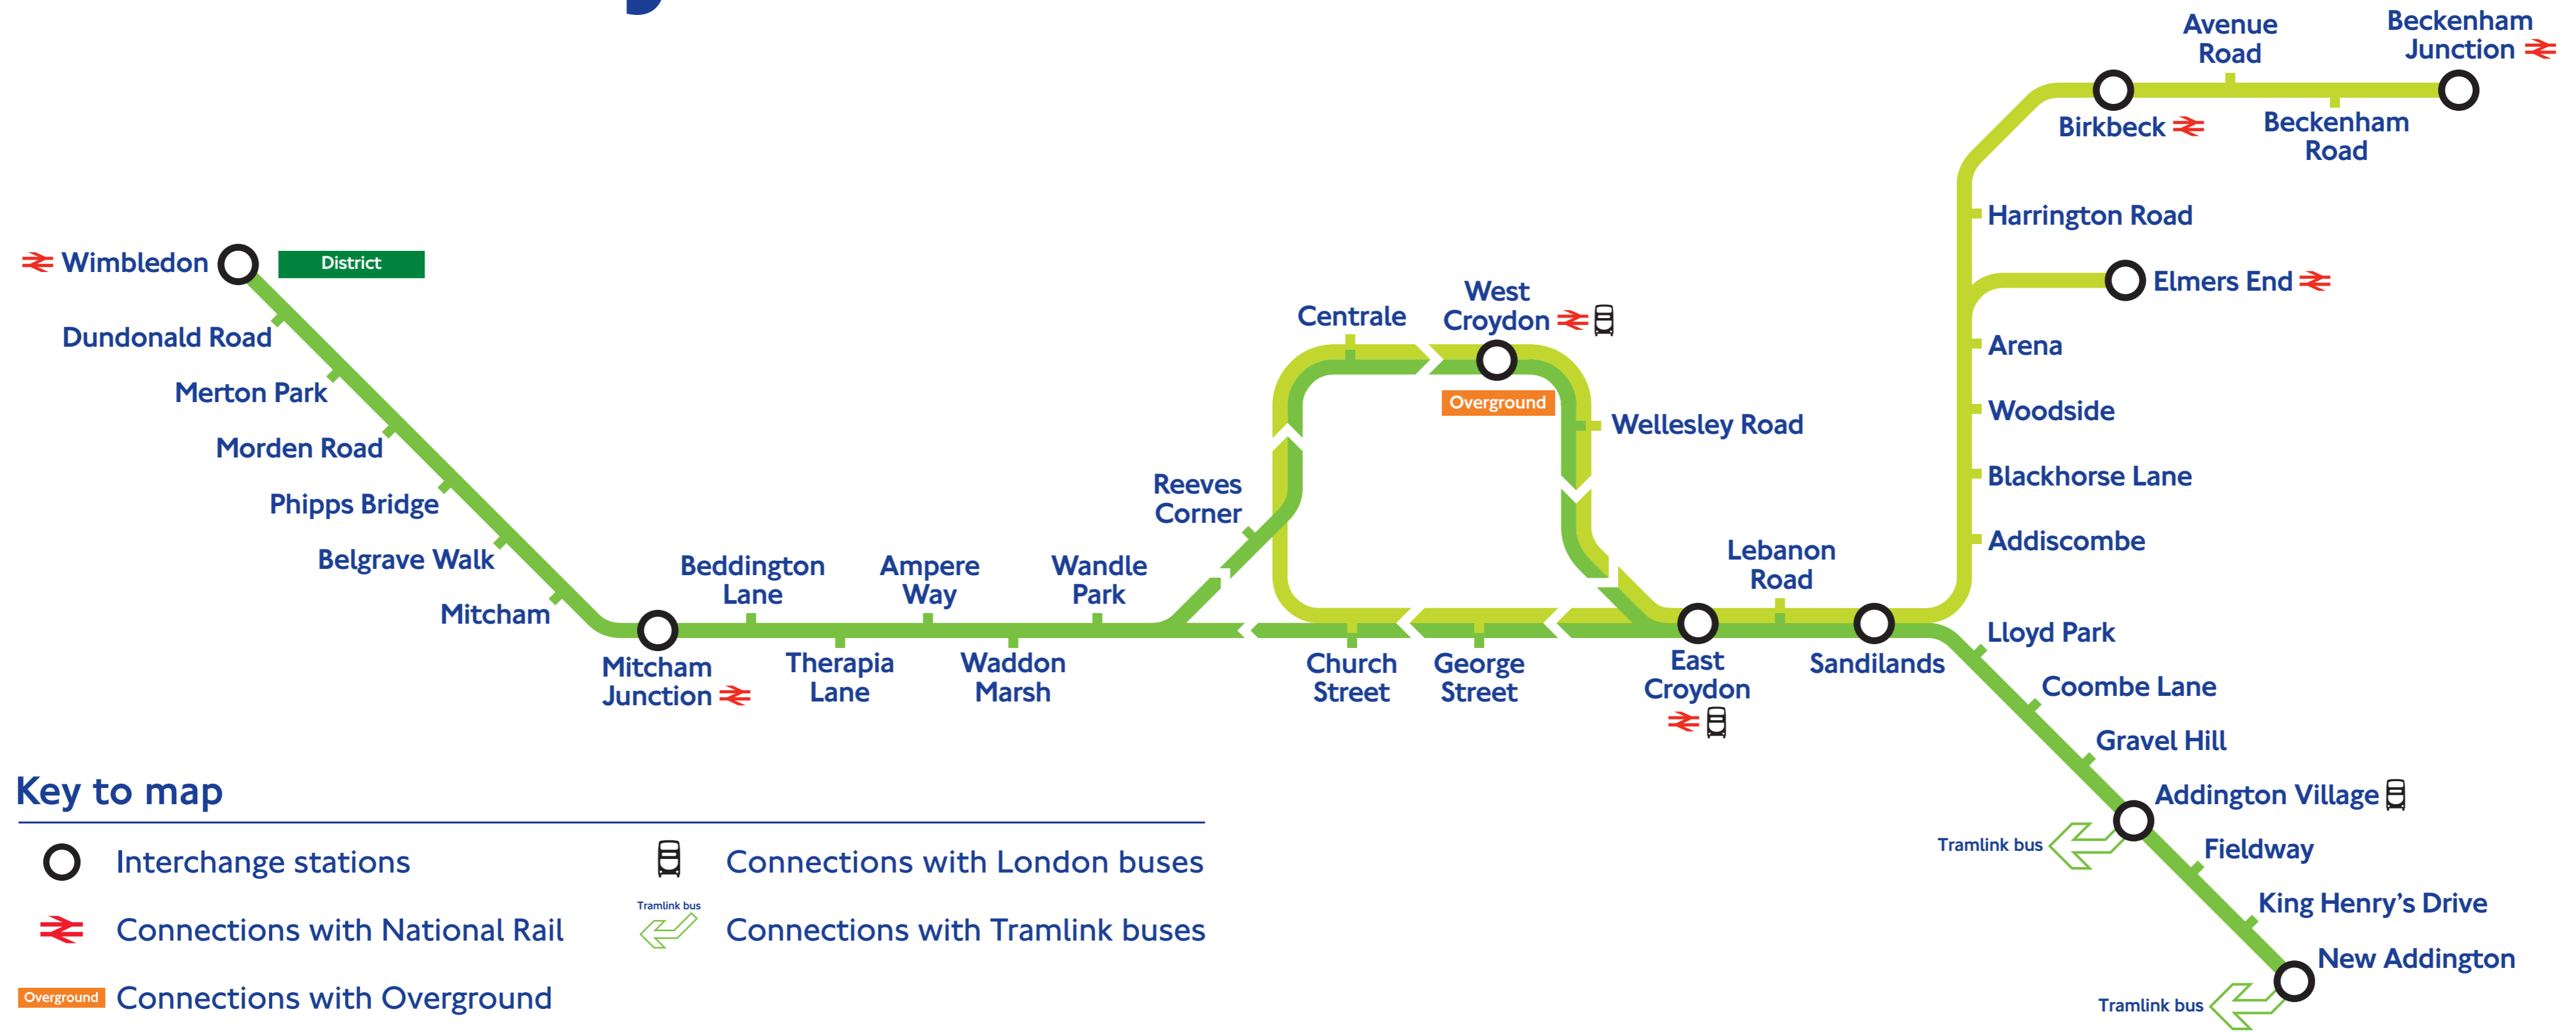

London Tramlink timetable information

West Croydon

Timetable

West Croydon to New Addington

	First	Morning service													Peak service			Evening service							
Monday to Friday	0425	0445	0505	0522	0540	0553	0602	0615	0622	0629	0636	0642	0654	0702	0709	0717	then every 7/8 mins until	2127	2142	then at 57, 12, 27, 42 mins past until	0042				
Saturday	0425	0445	0505	0525	0545	0558	0602	0622	0642	0658	0702	0722	0742	then every 7/12 mins until			0838	then every 7/8 mins until	1824	1833	1842	1849	1857	then at 12, 27, 42, 57 mins past until	0042
Sunday	0612														0627	then at 42, 57, 12, 27 mins past until						0042			

West Croydon to Beckenham Junction

	First	Morning service										Peak service				Evening service						
Monday to Friday	0509	0524	0539	0550	0601	0605	0623					0631	then every 12 mins until	1904	1916	1927	1939	then at 54, 09, 24, 39 mins past until	0039			
Saturday	0509	0524	0539	then at 54, 09, 24, 39 mins past until			0754	0802	0809	0824					0840	then every 12 mins until	1804	1816	1827	1839	then at 54, 09, 24, 39 mins past until	0039
Sunday	0654											0709	then at 24, 39, 54, 09 mins past until								0039	

Times shown above are a guide only. Please see timetable leaflet or departure times posters at each stop for full details.
 ♦New Addington to Wimbledon and Wimbledon to New Addington is 20 minutes before 0600 Monday - Saturday.
 †Later trams run to Therapia Lane and do not serve Centrale and West Croydon. * Earlier trams start from Therapia Lane. †Later trams run to Therapia Lane only.
 The services from Elmers End and Beckenham Junction to/from West Croydon each run every 10 minutes 0700-0930 Monday - Friday.
 Δ Until 2100 Monday - Friday.