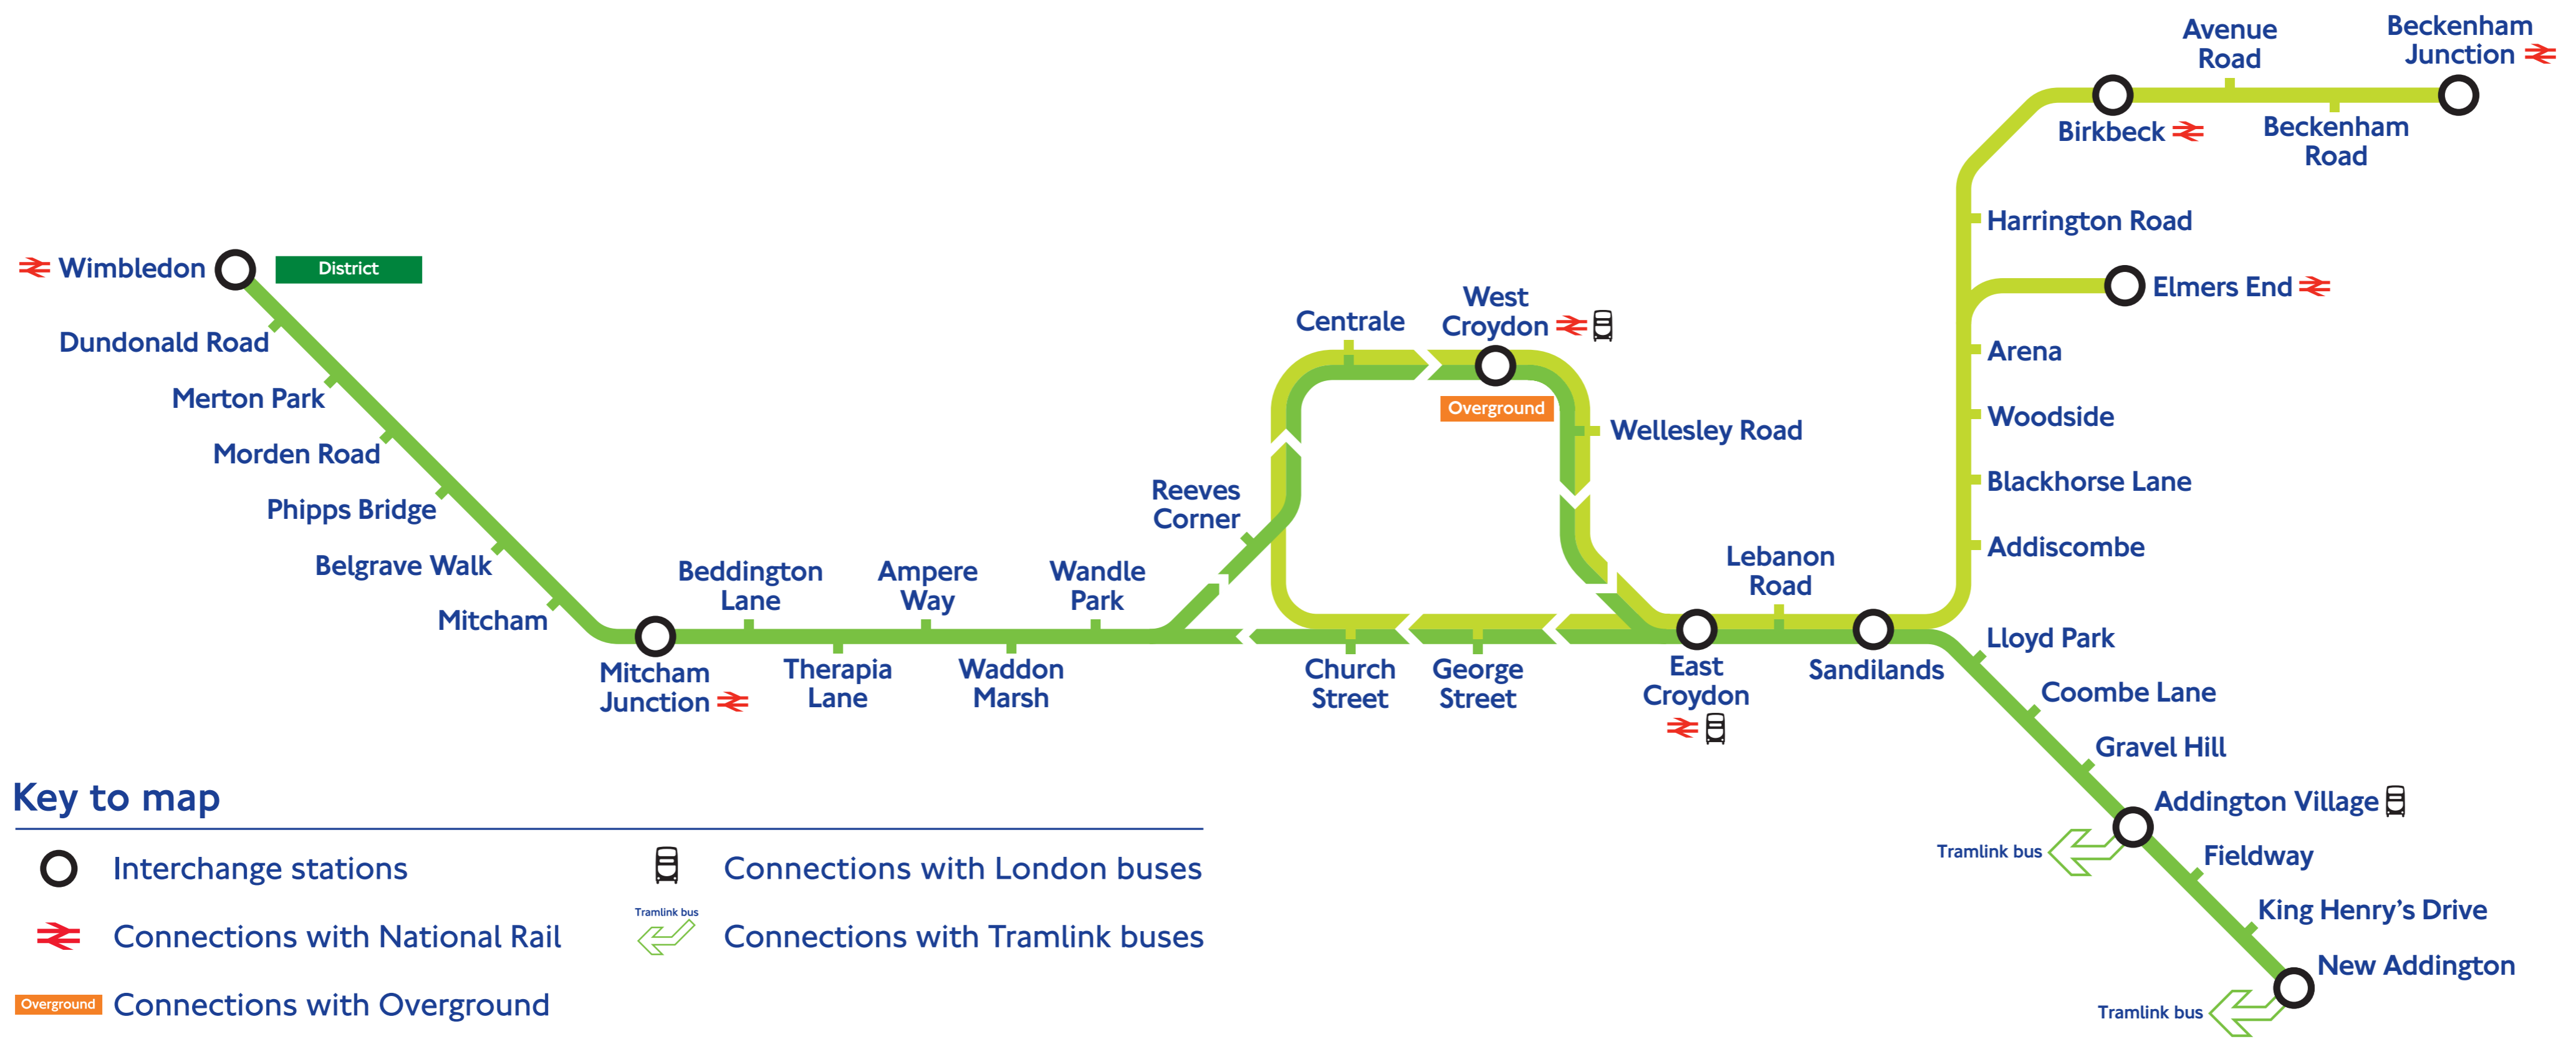

London Tramlink timetable information

Wandle Park

Timetable

Wandle Park to Wimbledon

	First	Morning service										Peak service				Evening service									
Monday to Friday	0514	0534	0554	0614	0629	0644	0656							0707	then every 7/8 mins until	2047	2102	then at 17, 32, 47, 02 mins past until	0017	0032T	0047T	0102T	0117T	0132T	
Saturday	0514	0534	0554	0614	0634	0649	0704	0719	0734	0749	0804	0819	0834	0844	then every 7/8 mins until	1807	1817	1832	then at 47, 02, 17, 32 mins past until	0017	0032T	0047T	0102T	0117T	0132T
Sunday	0702													0717	then at 32, 47, 02, 17 mins past until				0017	0032T	0047T	0102T	0117T	0132T	
Additional journeys to Therapia Lane: Mon-Fri 2055, 2110, 2125, 2140, 2155, 2210																									
Sat 1824, 1836, 1851, 1906, 1925, 1940																		T = Therapia Lane only.							

Wandle Park to New Addington

	First	Morning service										Peak service				Evening service							
Monday to Friday	0420	0440	0500	0517	0535	0548	0557	0610	0617	0624	0631	0637	0649	0657	0704	0712	then every 7/8 mins until	2122	2137	then at 52, 07, 22, 37 mins past until	0037		
Saturday	0420	0440	0500	0520	0540	0553	0557	0617	0637	0653	0657	0717	0737	then every 7/12 minutes until	0833	then every 7/8 mins until	1819	1828	1837	1844	1852	then at 07, 22, 37, 52 mins past until	0037
Sunday	0607													0622	then at 37, 52, 07, 22 mins past until								0037

Times shown above are a guide only. Please see timetable leaflet or departure times posters at each stop for full details.
 ♦ New Addington to Wimbledon and Wimbledon to New Addington is 20 minutes before 0600 Monday - Saturday.
 † Later trams run to Therapia Lane and do not serve Centrale and West Croydon. * Earlier trams start from Therapia Lane. † Later trams run to Therapia Lane only.
 The services from Elmers End and Beckenham Junction to/from West Croydon each run every 10 minutes 0700-0930 Monday-Friday.
 Δ Until 2100 Monday - Friday.