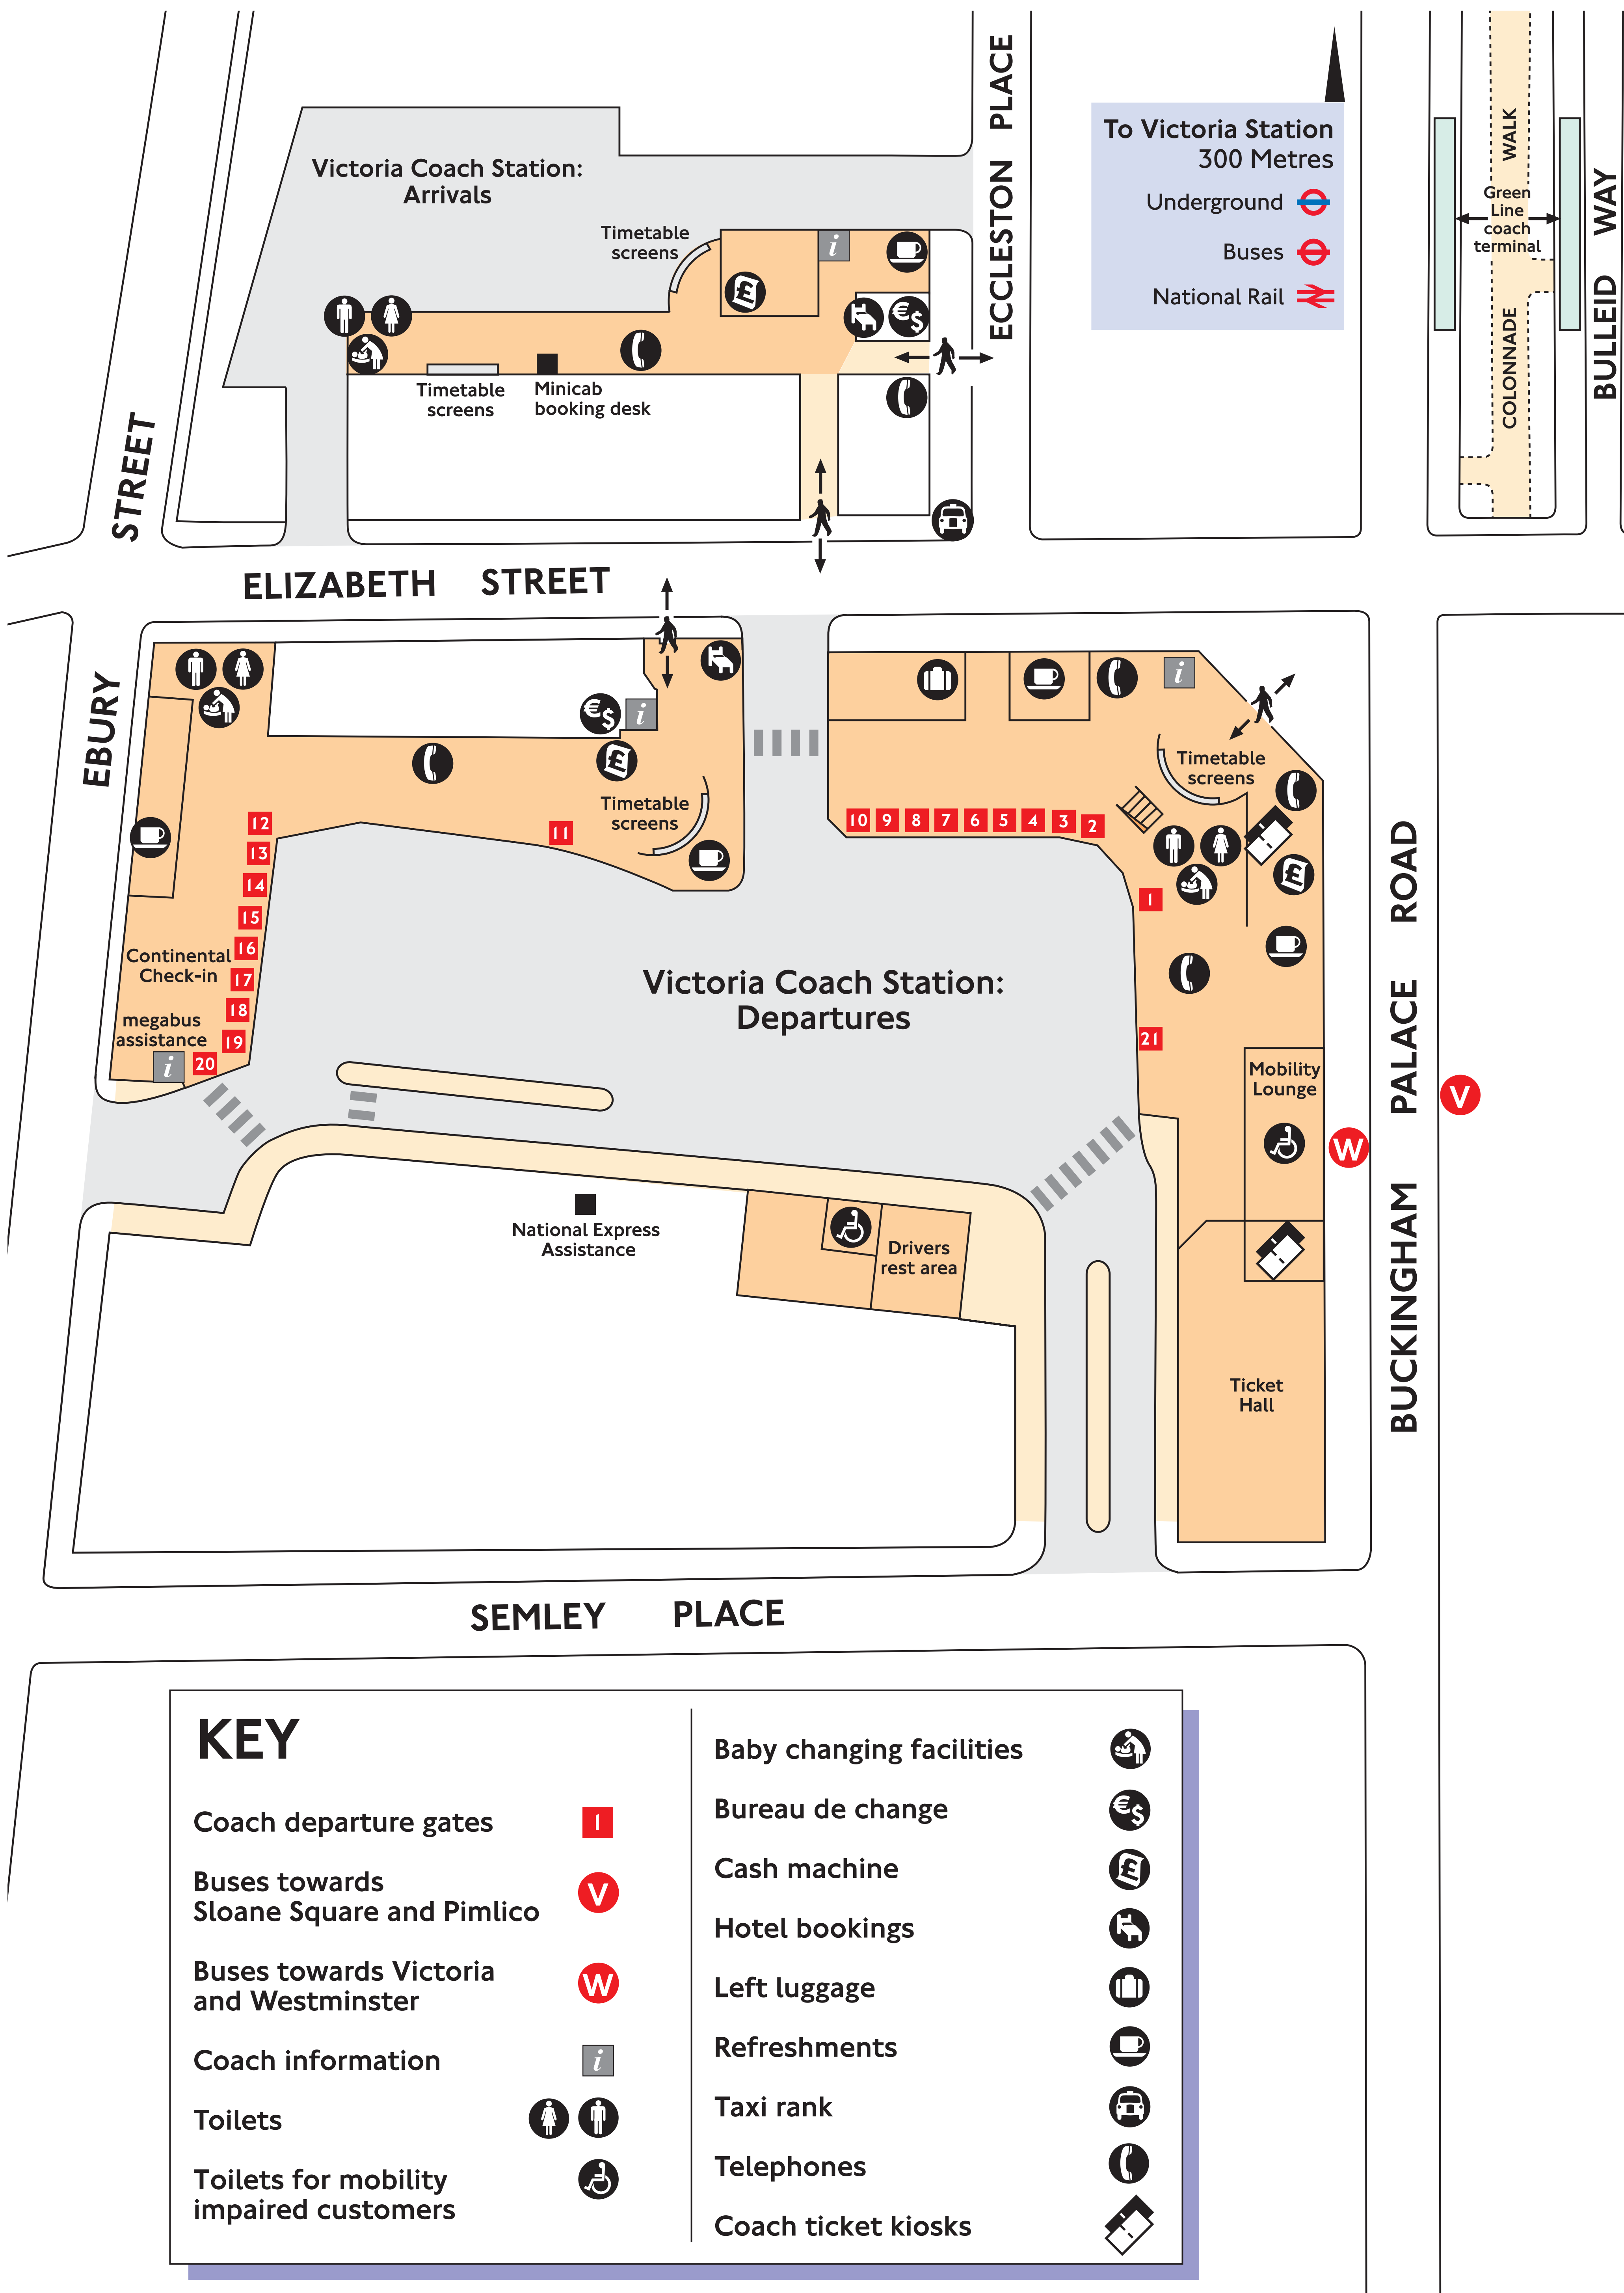

Victoria Coach Station plan

Website
tfl.gov.uk

24 hour travel information
0843 222 1234*