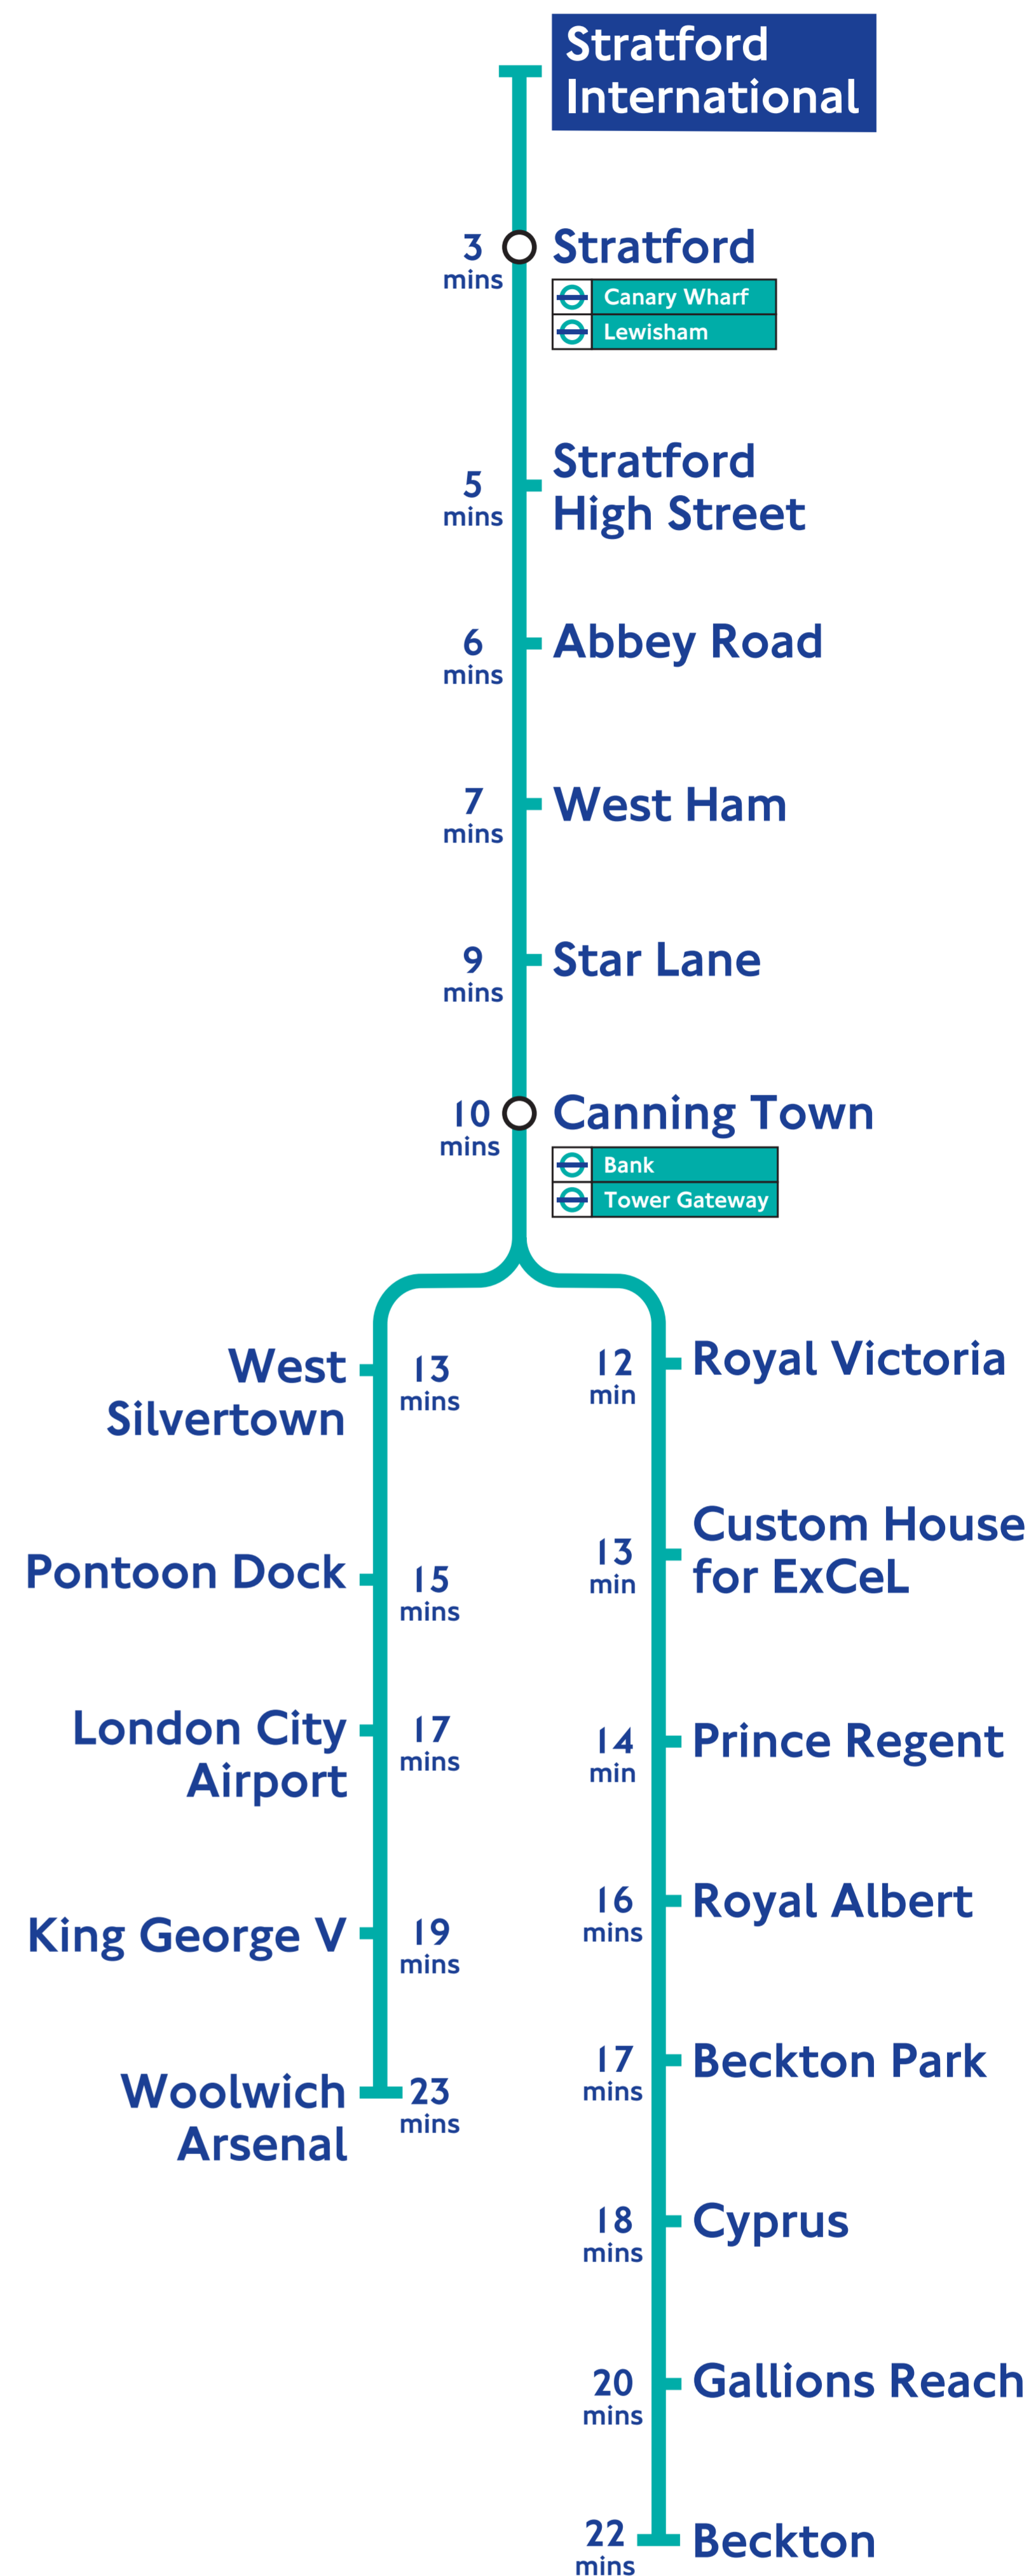

Trains from Stratford International

Platforms 1 and 2 To Beckton

First train 0526 (Sundays 0658)

Last train 0038 (Sundays 2338)

Trains run every 10 minutes

Through trains run during Monday to Friday off-peak times and at weekends. If no through train is shown take the first train and change at Canning Town

Platforms 1 and 2 To Woolwich Arsenal

First train 0526_c (Sundays 0658_c)

Last train 0028_c (Sundays 2328_c)

Trains run every 8-10 minutes*

* Through trains run every 8-10 minutes during Monday to Friday peak hours only. At other times take the first train and change at Canning Town

c Change at Canning Town

Average journey times of through trains from this station

For further details of frequencies visit www.dlr.co.uk

For further information:

- 24 hour travel information, 0843 222 1234
You pay no more than 5p per minute if calling from a BT landline. There may be a connection charge. Charges from mobiles or other landline providers may vary.
- Mobile website: www.dlr.co.uk/mobile for live DLR travel information on your mobile phone
- Assistance in the event of a lift failure, 020 7363 9777
- Textphone, 020 7093 0999

To view this timetable at a larger size or to print a copy visit our website at www.dlr.co.uk
Information supplied in good faith and correct at time of going to print. From time to time services may have to be modified in part or whole or withdrawn according to changing circumstances.
Serco Docklands, Castor Lane, London E14 0DS