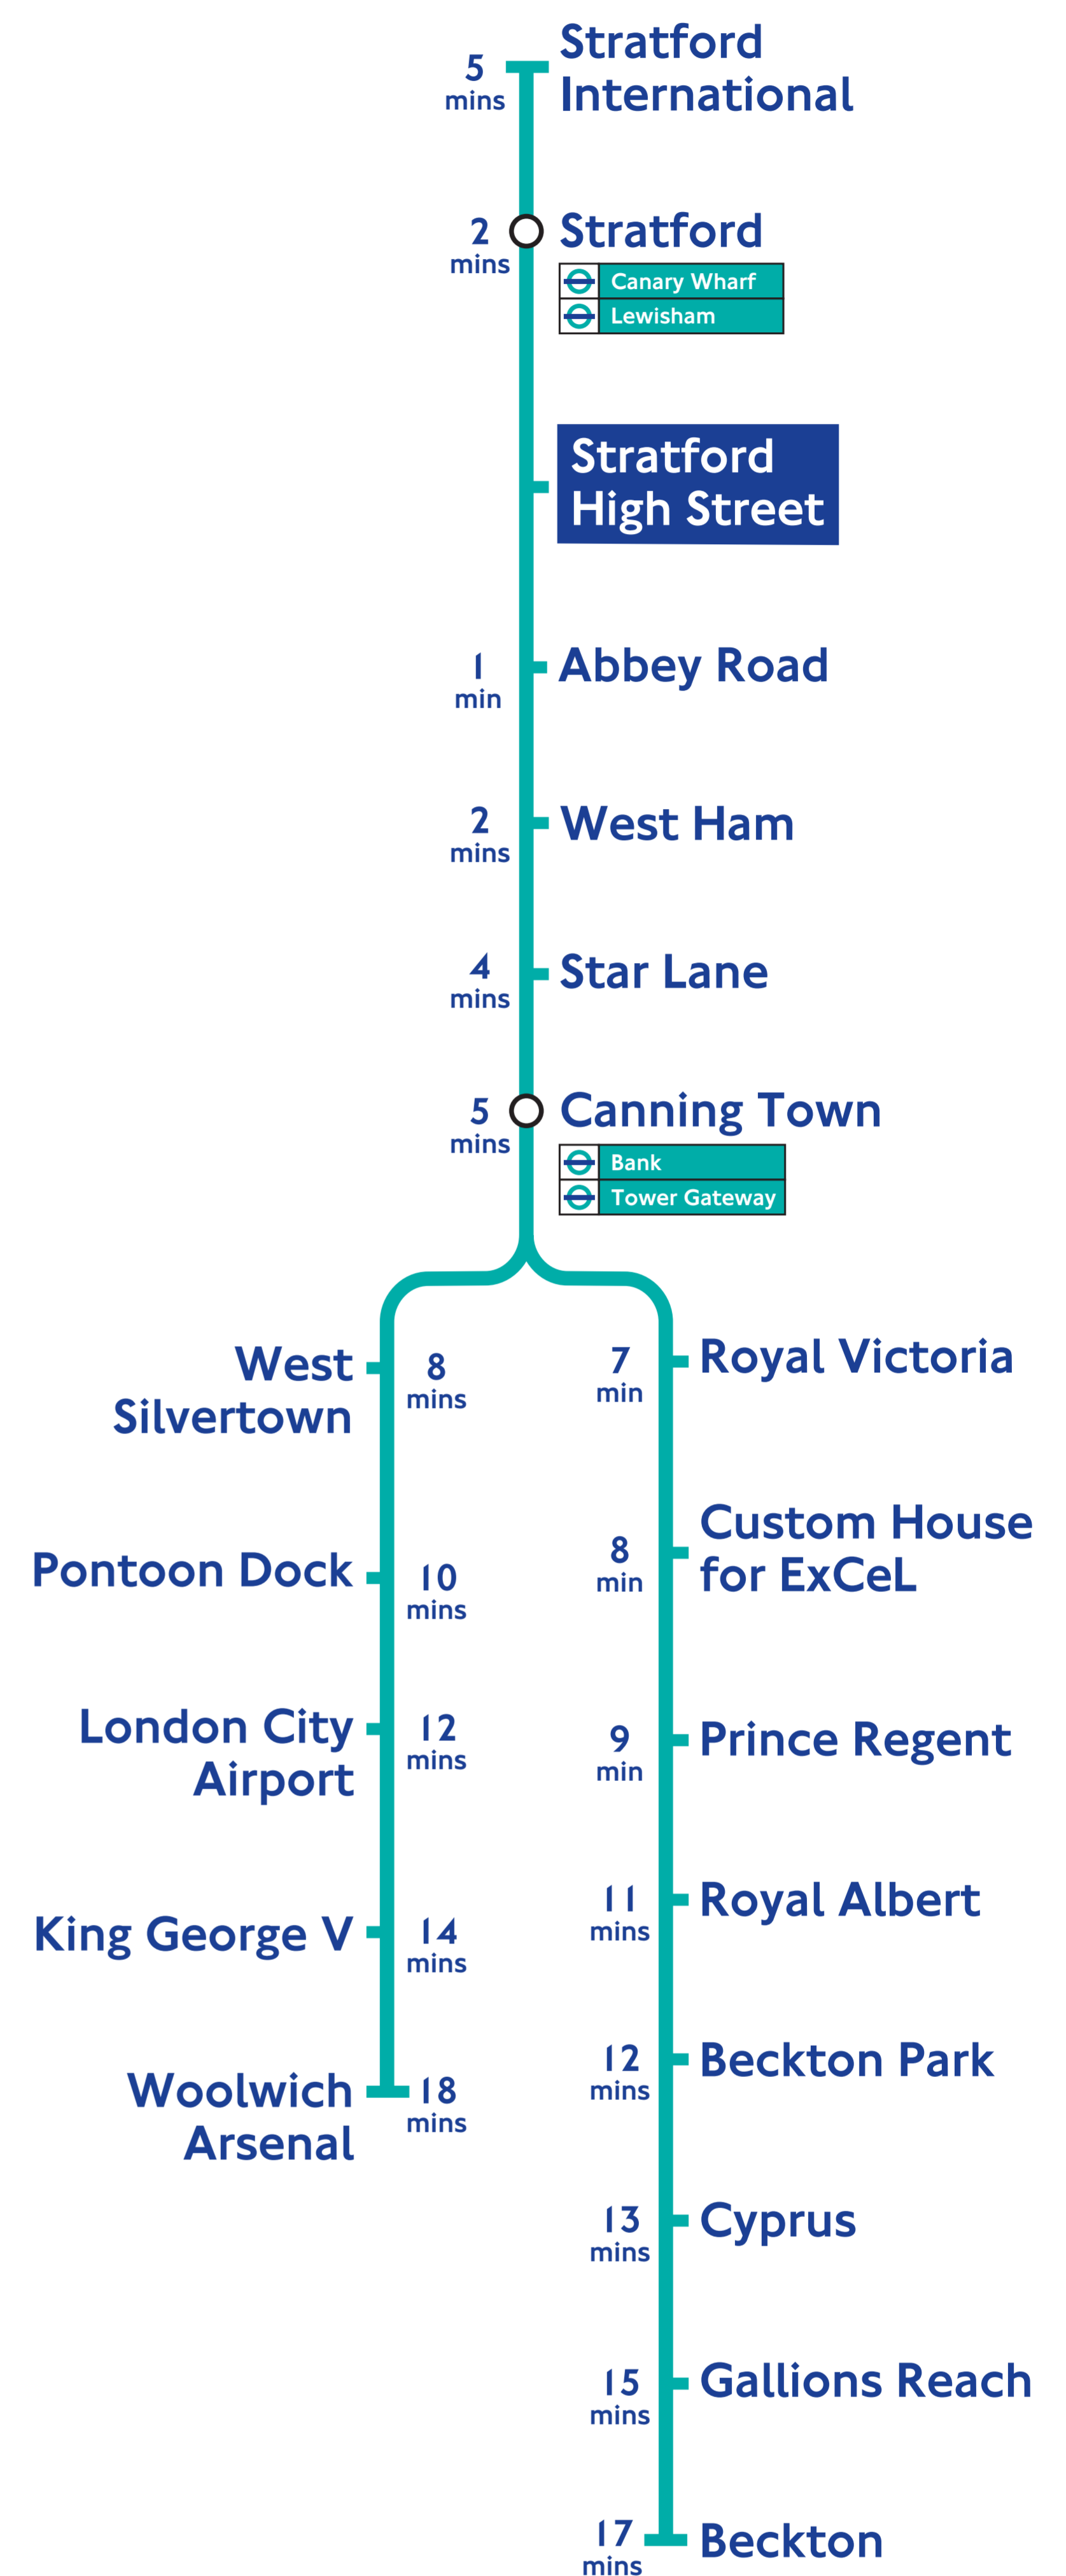

## Trains from Stratford High Street

### Platform 1 To Beckton

**First train 0530** (Sundays **0702**)

**Last train 0042** (Sundays **2342**)

Trains run every **10** minutes

Through trains run during Monday to Friday off-peak times and at weekends. If no through train is shown take the first train and change at Canning Town

### Platform 1 To Woolwich Arsenal

**First train 0530<sub>c</sub>** (Sundays **0702<sub>c</sub>**)

**Last train 0034<sub>c</sub>** (Sundays **2332<sub>c</sub>**)

Trains run every **8-10** minutes\*

\* Through trains run every 8-10 minutes during Monday to Friday peak hours only. At other times take the first train and change at Canning Town

### Platform 2 To Stratford International

**First train 0526** (Saturdays **0519**,  
Sundays **0649**)

**Last train 0047** (Sundays **2349**)

Trains run every **8-10** minutes

Average journey times of through trains from this station