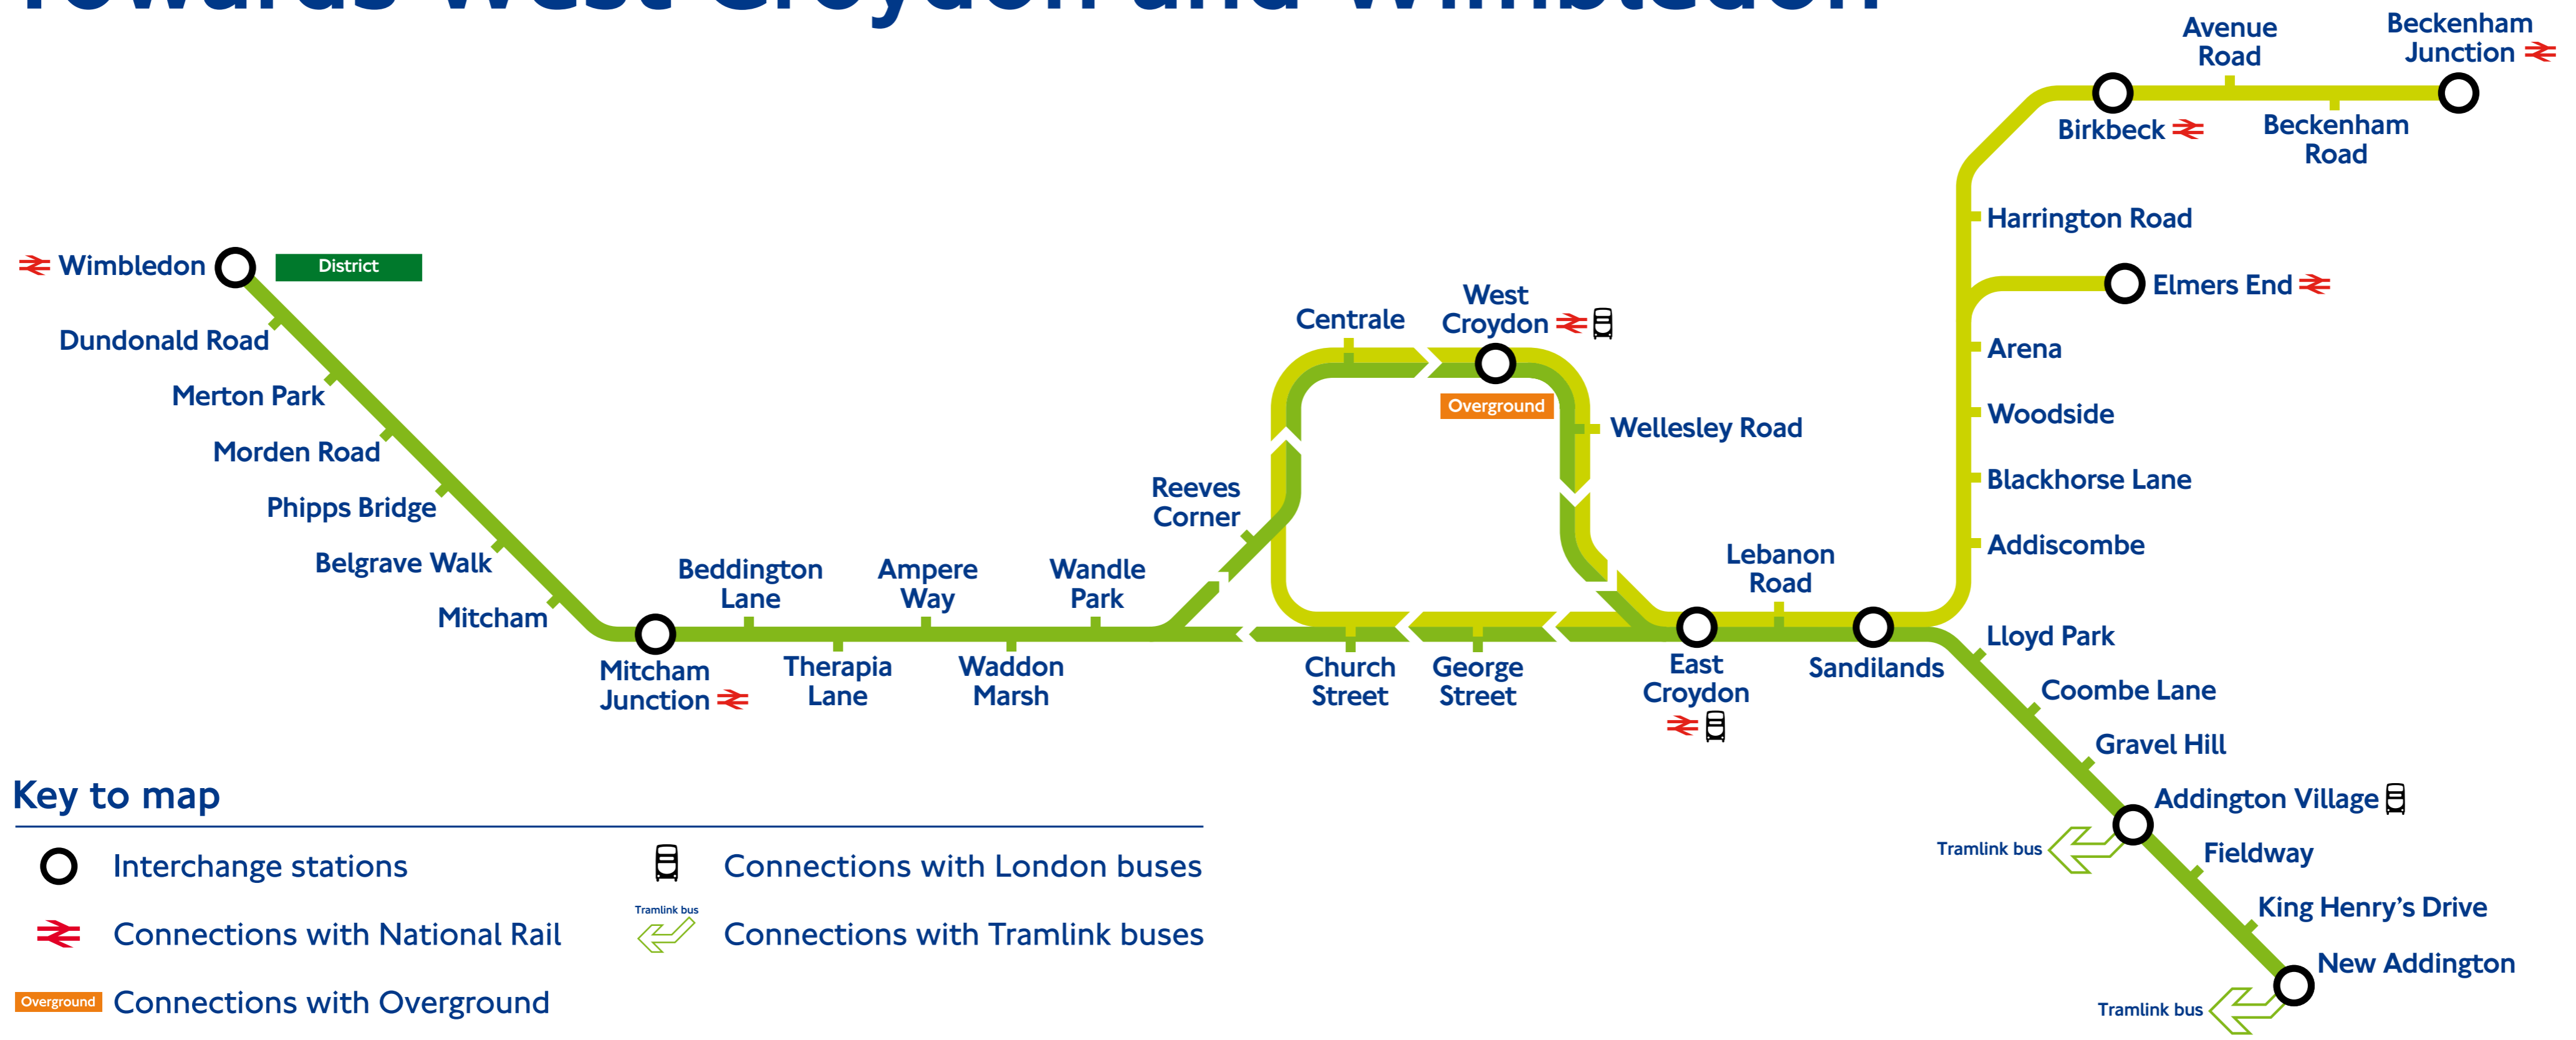

London Tramlink timetable information

Sandilands

Towards West Croydon and Wimbledon

Key to map

- Interchange stations
- Connections with National Rail
- Connections with Overground
- Connections with London buses
- Connections with Tramlink buses

Additional journeys to Therapia Lane only: Mon-Fri - 2046, 2101, 2116, 2131, 2146, 2201
Sat - 1815, 1827, 1842, 1857 1916, 1931
T = Therapia Lane only.

Sandilands to West Croydon

	First	Morning service							Peak service							Evening service										
Monday to Friday	0459	0529	0549	0555	0604	0613	0620	0631		0635	then every 6 mins until	1848	1854	1904	1906	1917	1919	then about every 5/10 mins until	0029	0034	0044T	0049T	0059T	0104T	0114T	0119T
Saturday	0459	0529	0549	0559	then about every 5/10 mins until			0821	0830	then every 6 mins until	1748	1754	1804	1806	1817	1819	then about every 5/10 mins until	0029	0034	0044T	0049T	0059T	0104T	0114T	0119T	
Sunday	0729	0734								0744	then about every 5/10 mins until															

Times shown above are a guide only. Please see timetable leaflet or departure times posters at each stop for full details.
♦ New Addington to Wimbledon and Wimbledon to New Addington is 20 minutes before 0600 Monday - Saturday.
† Later trams run to Therapia Lane and do not serve Centrale and West Croydon. * Earlier trams start from Therapia Lane. † Later trams run to Therapia Lane only.
The services from Elmers End and Beckenham Junction to/from West Croydon each run every 10 minutes 0700 - 0930 Monday - Friday.
Δ Until 2100 Monday - Friday.