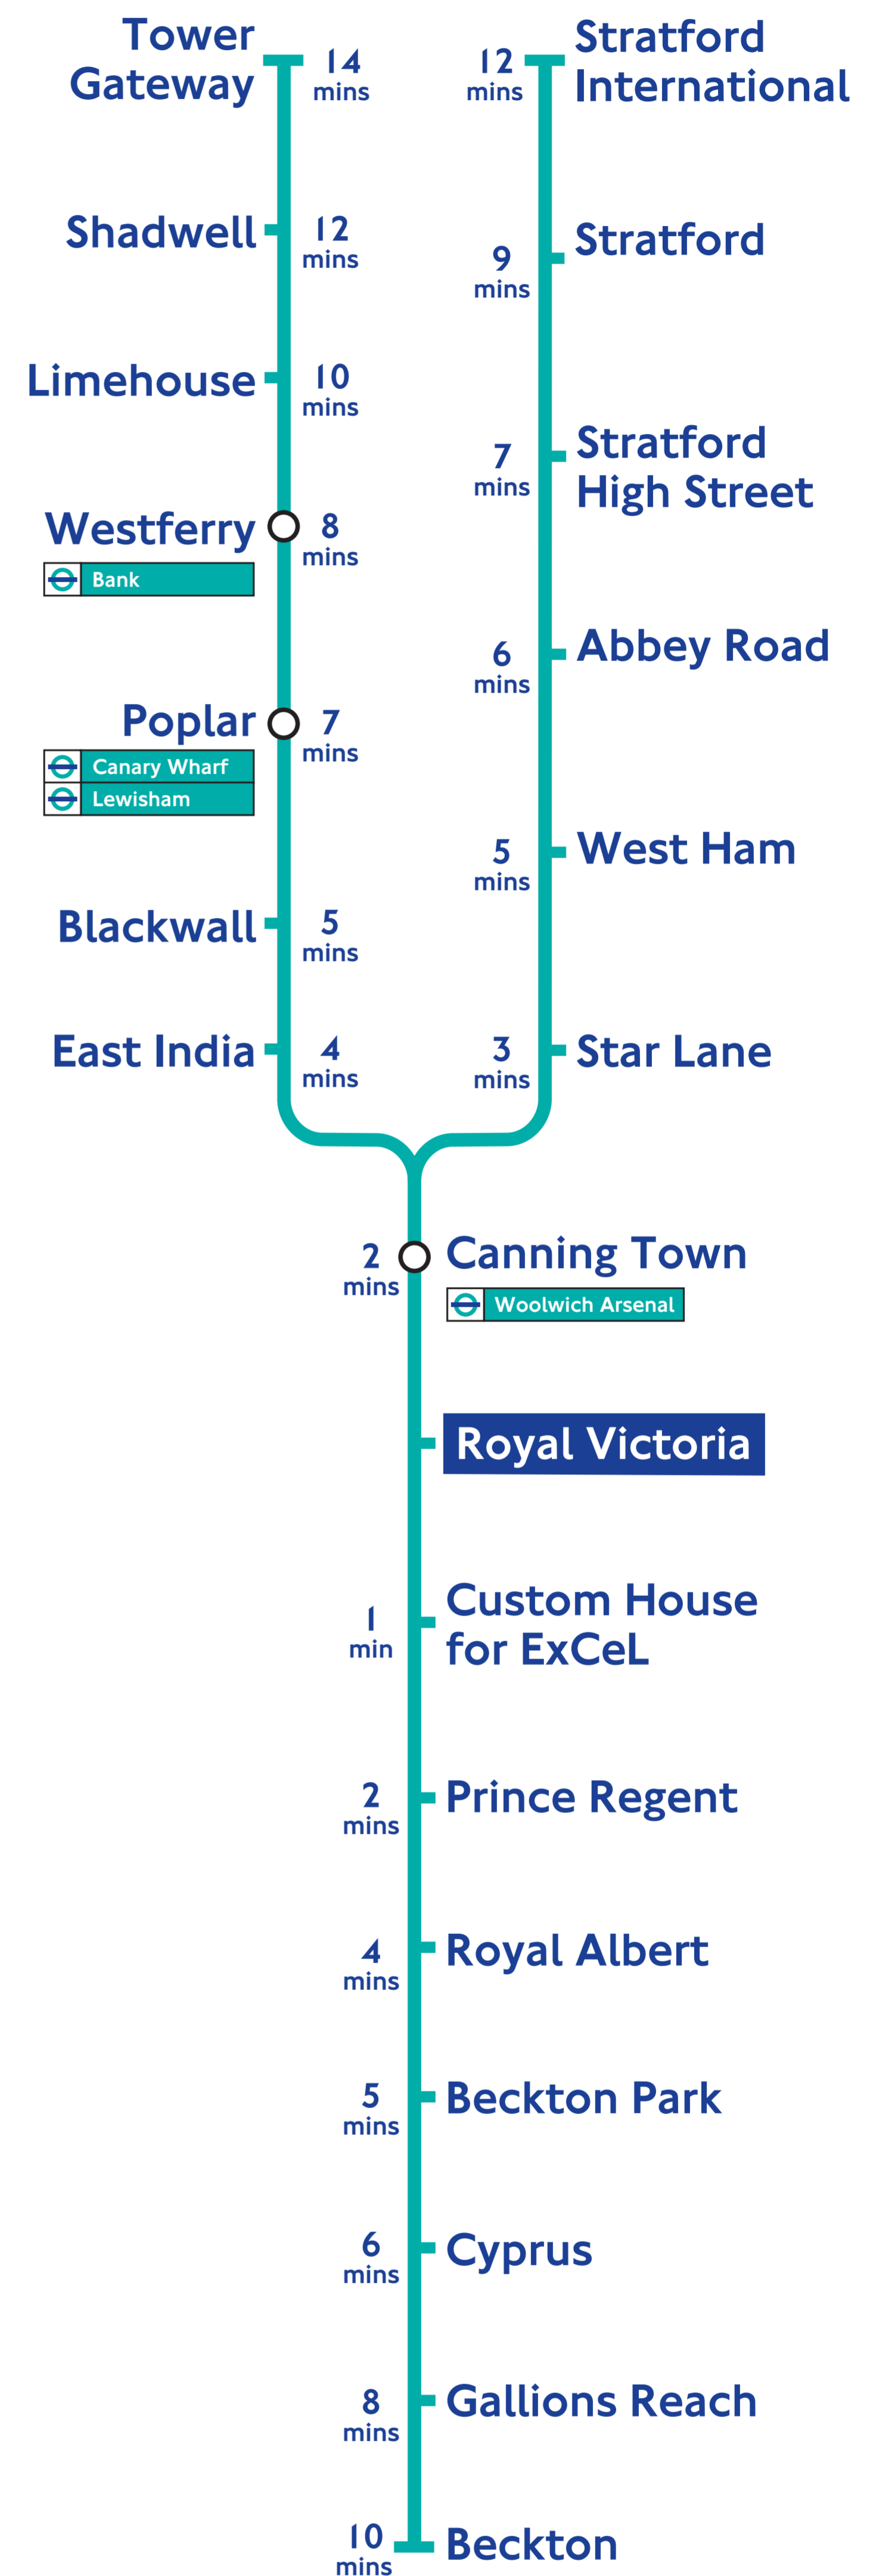

Trains from Royal Victoria

Platform 1 To Beckton

First train 0525 (Sundays **0655**)

Last train 0055 (Sundays **2355**)

Trains run every **5-10** minutes

Platform 2 To Tower Gateway

First train 0516 (Sundays **0646**)

Last train 0046 (Sundays **2346**)

Trains run every **8-10** minutes

Platform 2 To Stratford International

First train 0518 (Saturdays **0522**,
Sundays **0652**)

Last train 0040 (Sundays **2342**)

Trains run every **10** minutes

Through trains run to Stratford International during Monday to Friday off-peak times and at weekends every 10 minutes.
If no through train is shown take the first train and change at Canning Town.

For further details of frequencies visit www.dlr.co.uk

To view this timetable at a larger size or to print a copy visit our website at www.dlr.co.uk
Information supplied in good faith and correct at time of going to print. From time to time services may have to be modified in part or whole or withdrawn according to changing circumstances.
Serco Docklands, Castor Lane, London E14 0DS

Average journey times of through trains from this station

For further information:

- 24 hour travel information, 0843 222 1234
  You pay no more than 5p per minute if calling from a BT landline. There may be a connection charge. Charges from mobiles or other landline providers may vary.
- Mobile website: www.dlr.co.uk/mobile for live DLR travel information on your mobile phone
- Assistance in the event of a lift failure, 020 7363 9777
- Textphone, 020 7093 0999

December 2011