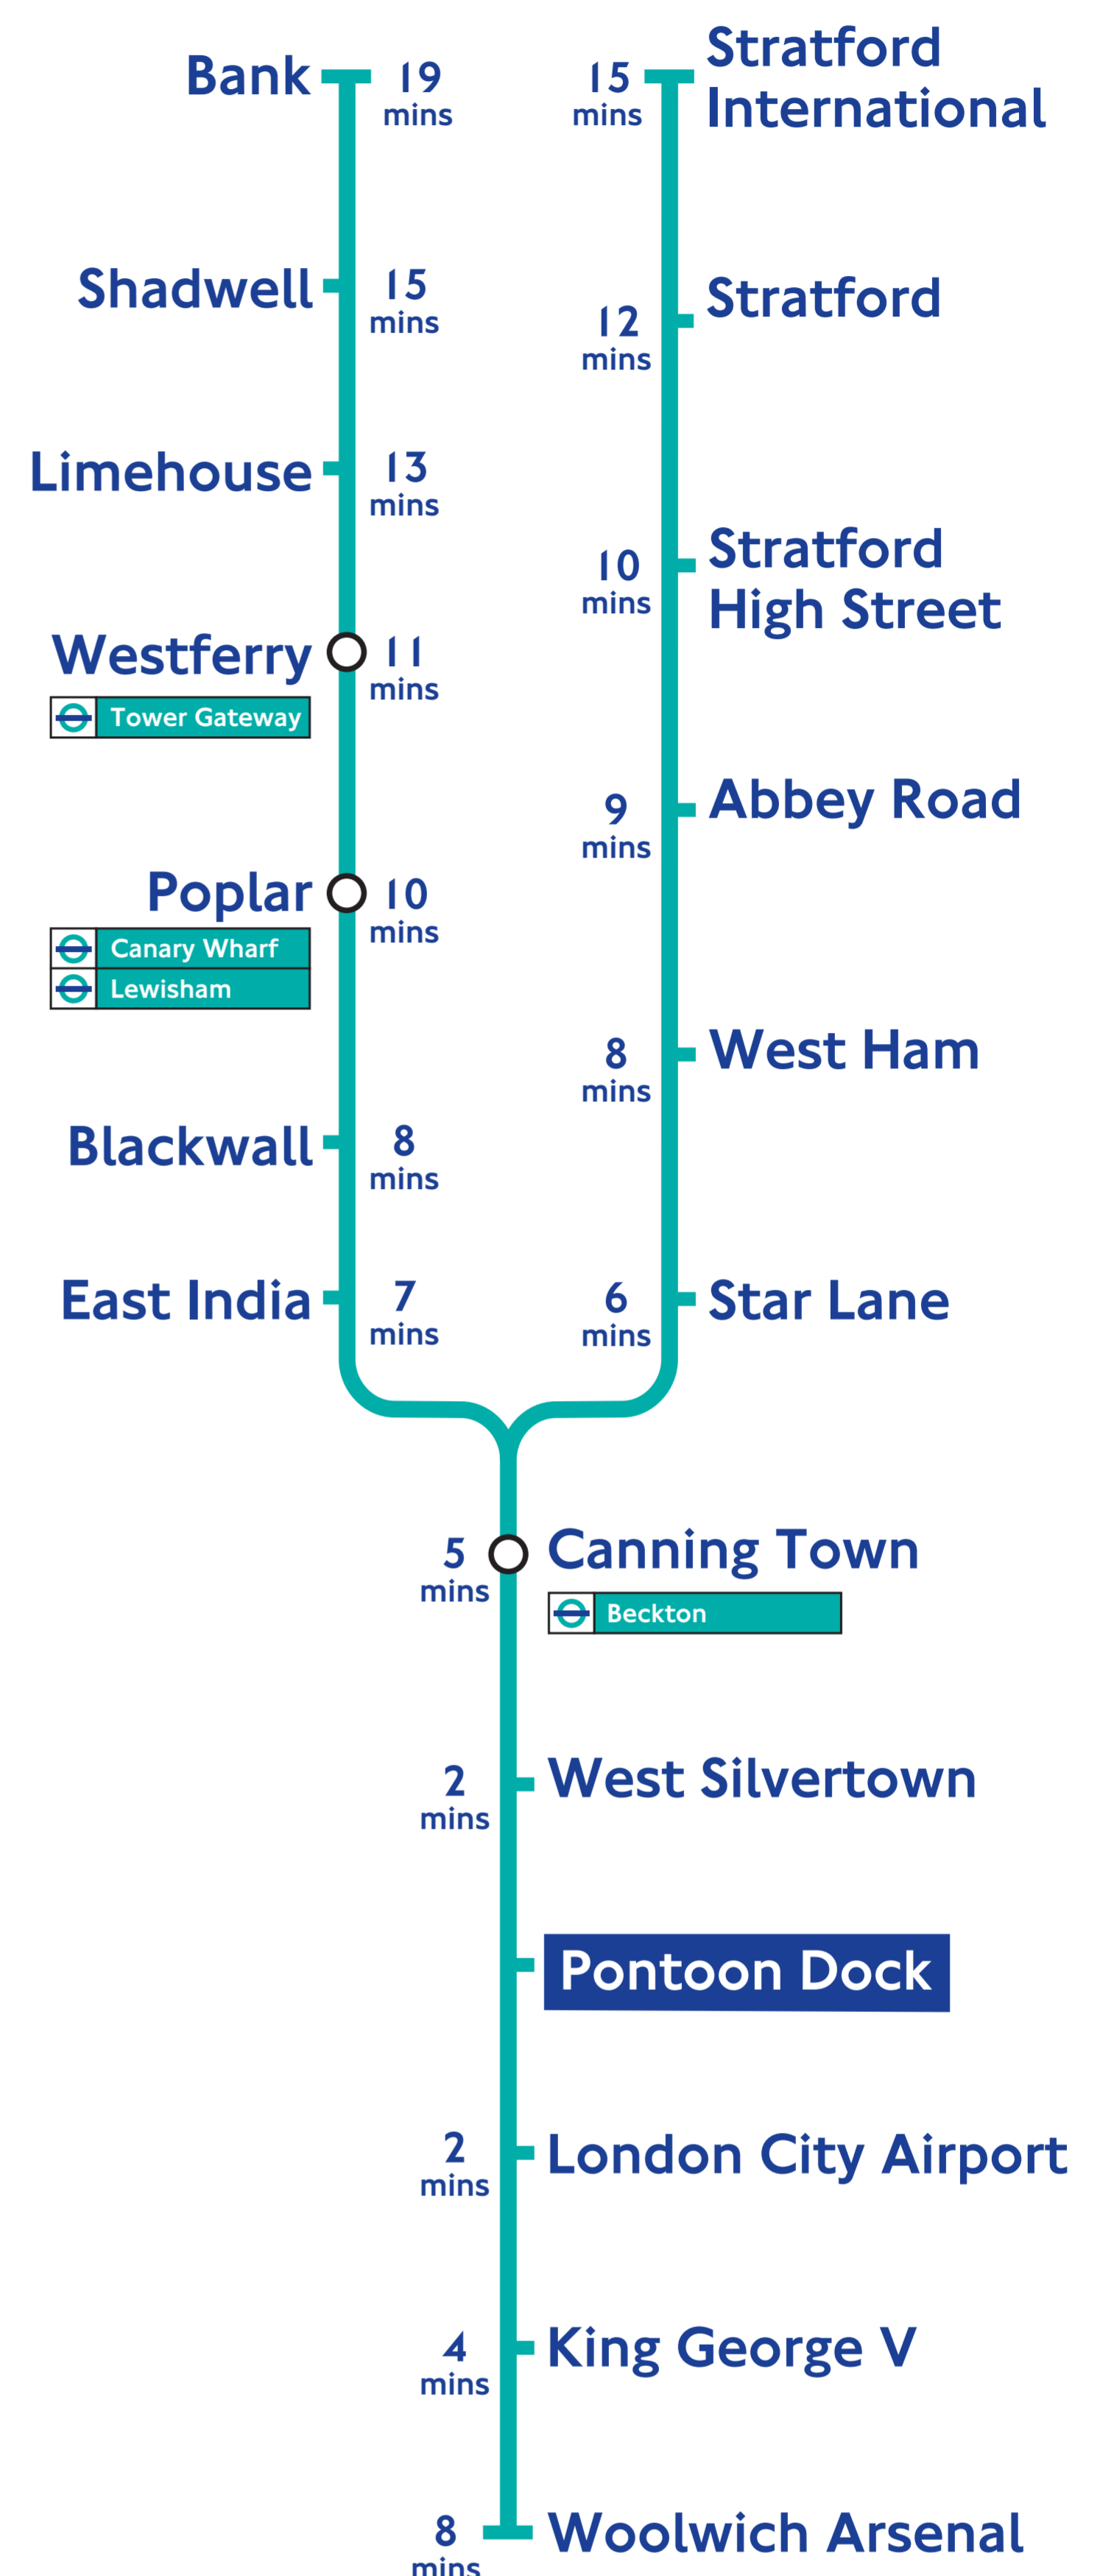

Trains from Pontoon Dock

Platform 1 To Woolwich Arsenal

First train 0522 (Saturdays **0524**,
Sundays **0654**)

Last train 0054 (Sundays **2354**)

Trains run every **4-10** minutes

Platform 2 To Canning Town

First train 0538 (Saturdays **0540**,
Sundays **0710**)

Last train 0040 (Sundays **2340**)

Trains run every **4-10** minutes

Platform 2 To Bank

First train 0538 (Saturdays **0540**,
Sundays **0710**)

Last train 0020 (Sundays **2320**)

Trains run every **8-10** minutes

Platform 2 To Stratford International

First train 0538_c (Saturdays **0540_c**,
Sundays **0710_c**)

Last train 0030_c (Sundays **2330_c**)

Trains run every **10** minutes*

* Through trains run to Stratford International every 10 minutes during Monday to Friday peak hours only. At other times take the first train and change at Canning Town.

c Change at Canning Town

To view this timetable at a larger size or to print a copy visit our website at www.dlr.co.uk
Information supplied in good faith and correct at time of going to print. From time to time services may have to be modified in part or whole or withdrawn according to changing circumstances.
Serco Docklands, Castor Lane, London E14 0DS

Average journey times of through trains from this station

For further details of frequencies visit www.dlr.co.uk

For further information:

- 24 hour travel information, 0843 222 1234
  You pay no more than 5p per minute if calling from a BT landline. There may be a connection charge. Charges from mobiles or other landline providers may vary.
- Mobile website: www.dlr.co.uk/mobile for live DLR travel information on your mobile phone
- Assistance in the event of a lift failure, 020 7363 9777
- Textphone, 020 7093 0999

January 2012