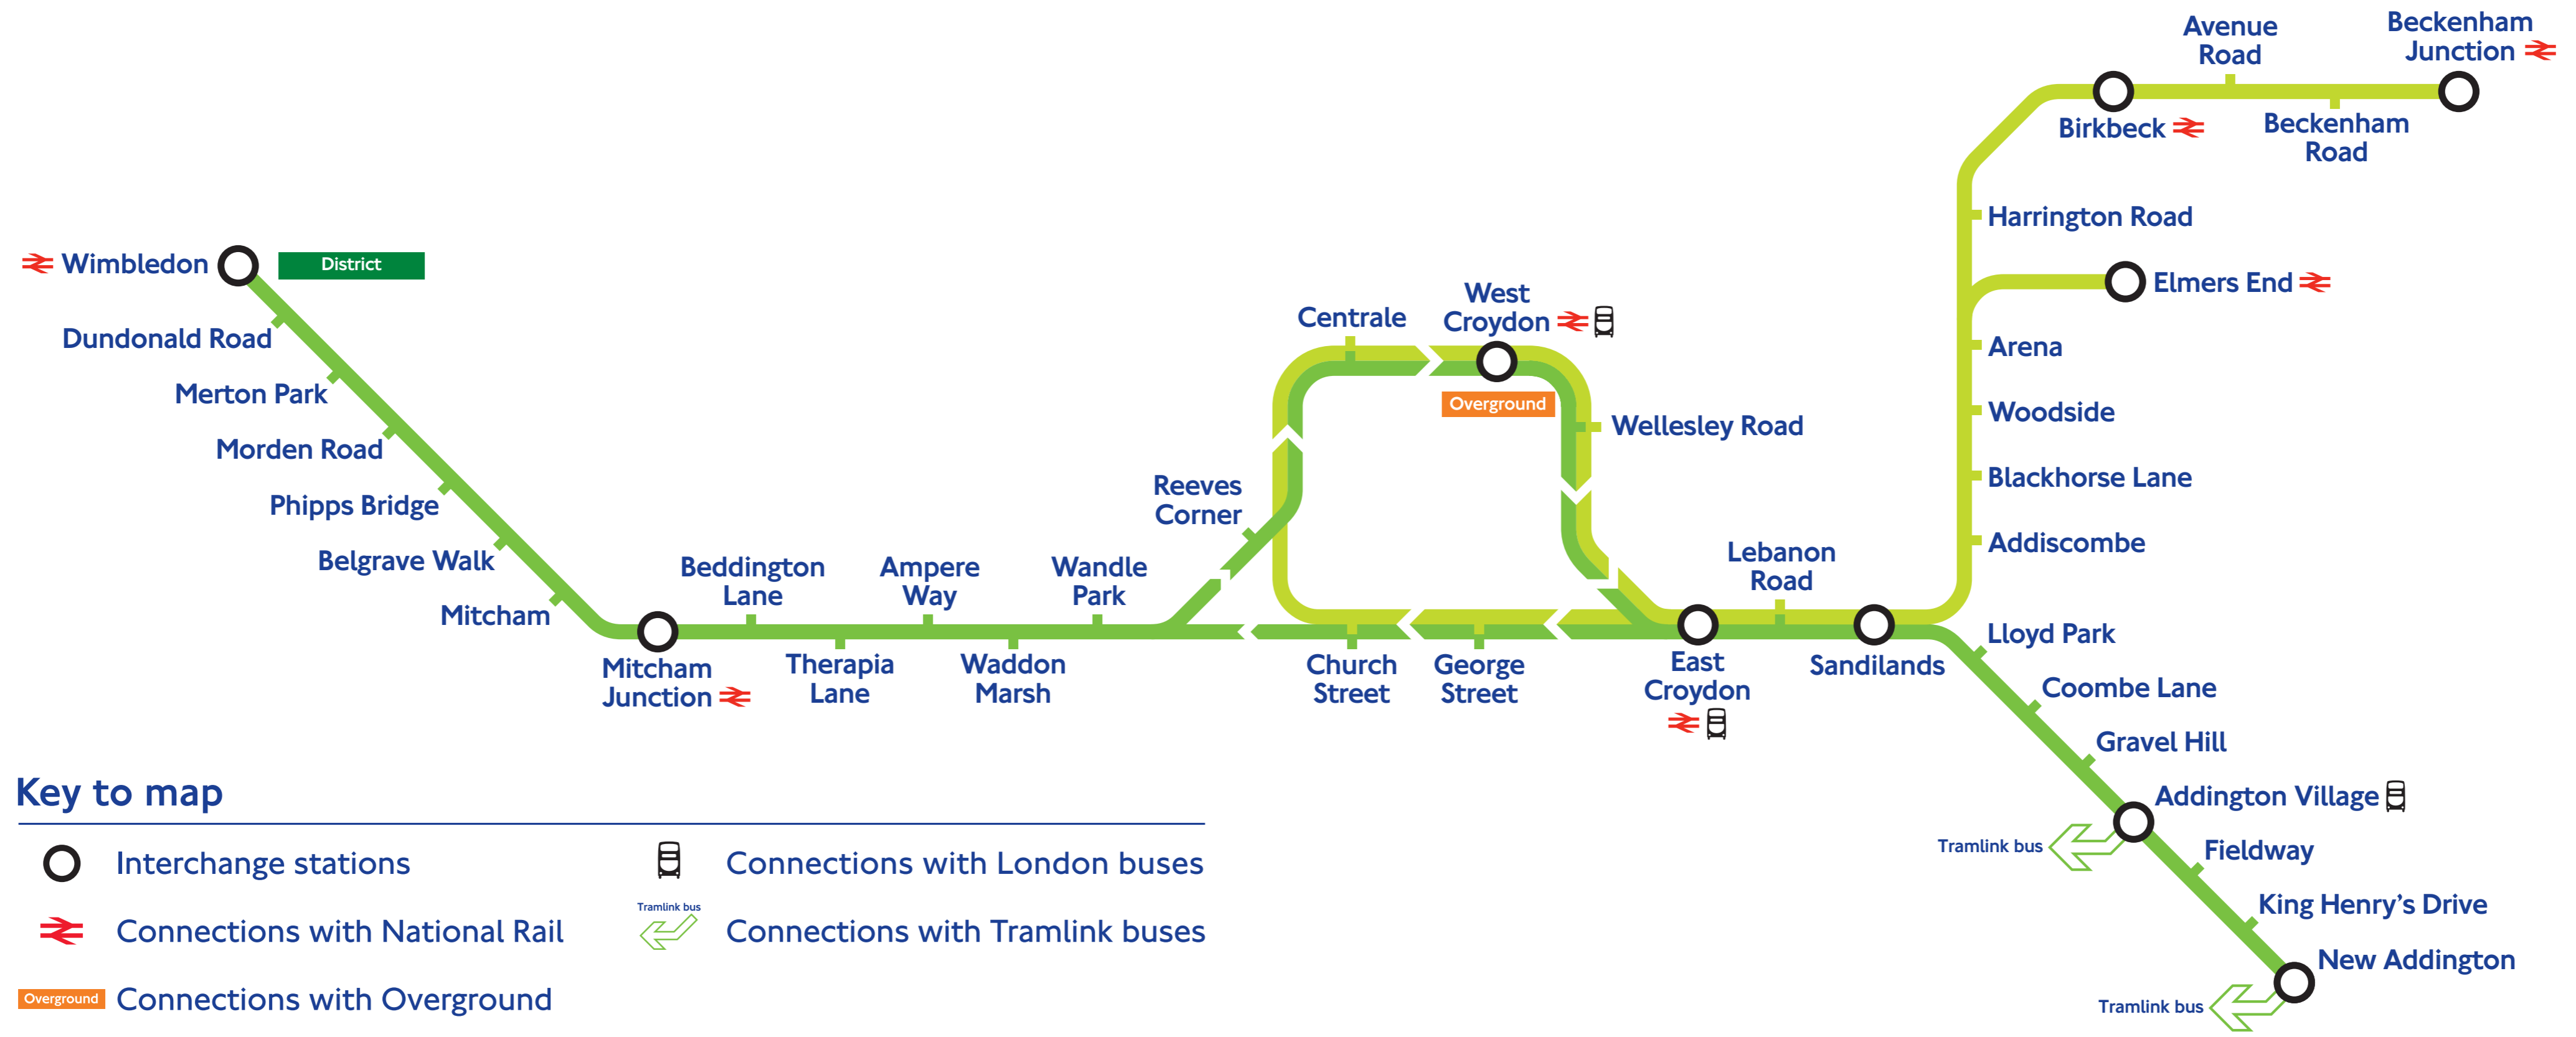

London Tramlink timetable information

New Addington

Timetable

New Addington to Wimbledon																				
	First	Morning service						Peak service			Evening service									
Monday to Friday	0450	0510	0530	0550	0605	0620	0632		0643	then every 7/8 mins until	2023	2038	then at 53, 08, 23, 38 mins past until	2353	0008T	0023T	0038T	0053T	0108T	
Saturday	0450	0510	0530	0550	0610	then at 25, 40, 55, 10 mins past until		0810	0820	then every 7/8 mins until	1743	1753	1808	then at 23, 38, 53, 08 mins past until	2353	0008T	0023T	0038T	0053T	0108T
Sunday	0638								0653	then at 08, 23, 38, 53 mins past until				2353	0008T	0023T	0038T	0053T	0108T	
Additional journeys to Therapia Lane only: Mon-Fri - 2031, 2046, 2101, 2116, 2131, 2146 Sat - 1800, 1812, 1827, 1842, 1901, 1916													T = Therapia Lane only.							

Times shown above are a guide only. Please see timetable leaflet or departure times posters at each stop for full details.
 ♦ New Addington to Wimbledon and Wimbledon to New Addington is 20 minutes before 0600 Monday - Saturday.
 † Later trams run to Therapia Lane and do not serve Centrale and West Croydon. * Earlier trams start from Therapia Lane. † Later trams run to Therapia Lane only.
 The services from Elmers End and Beckenham Junction to/from West Croydon each run every 10 minutes 0700-0930 Monday-Friday.
 Δ Until 2100 Monday - Friday.