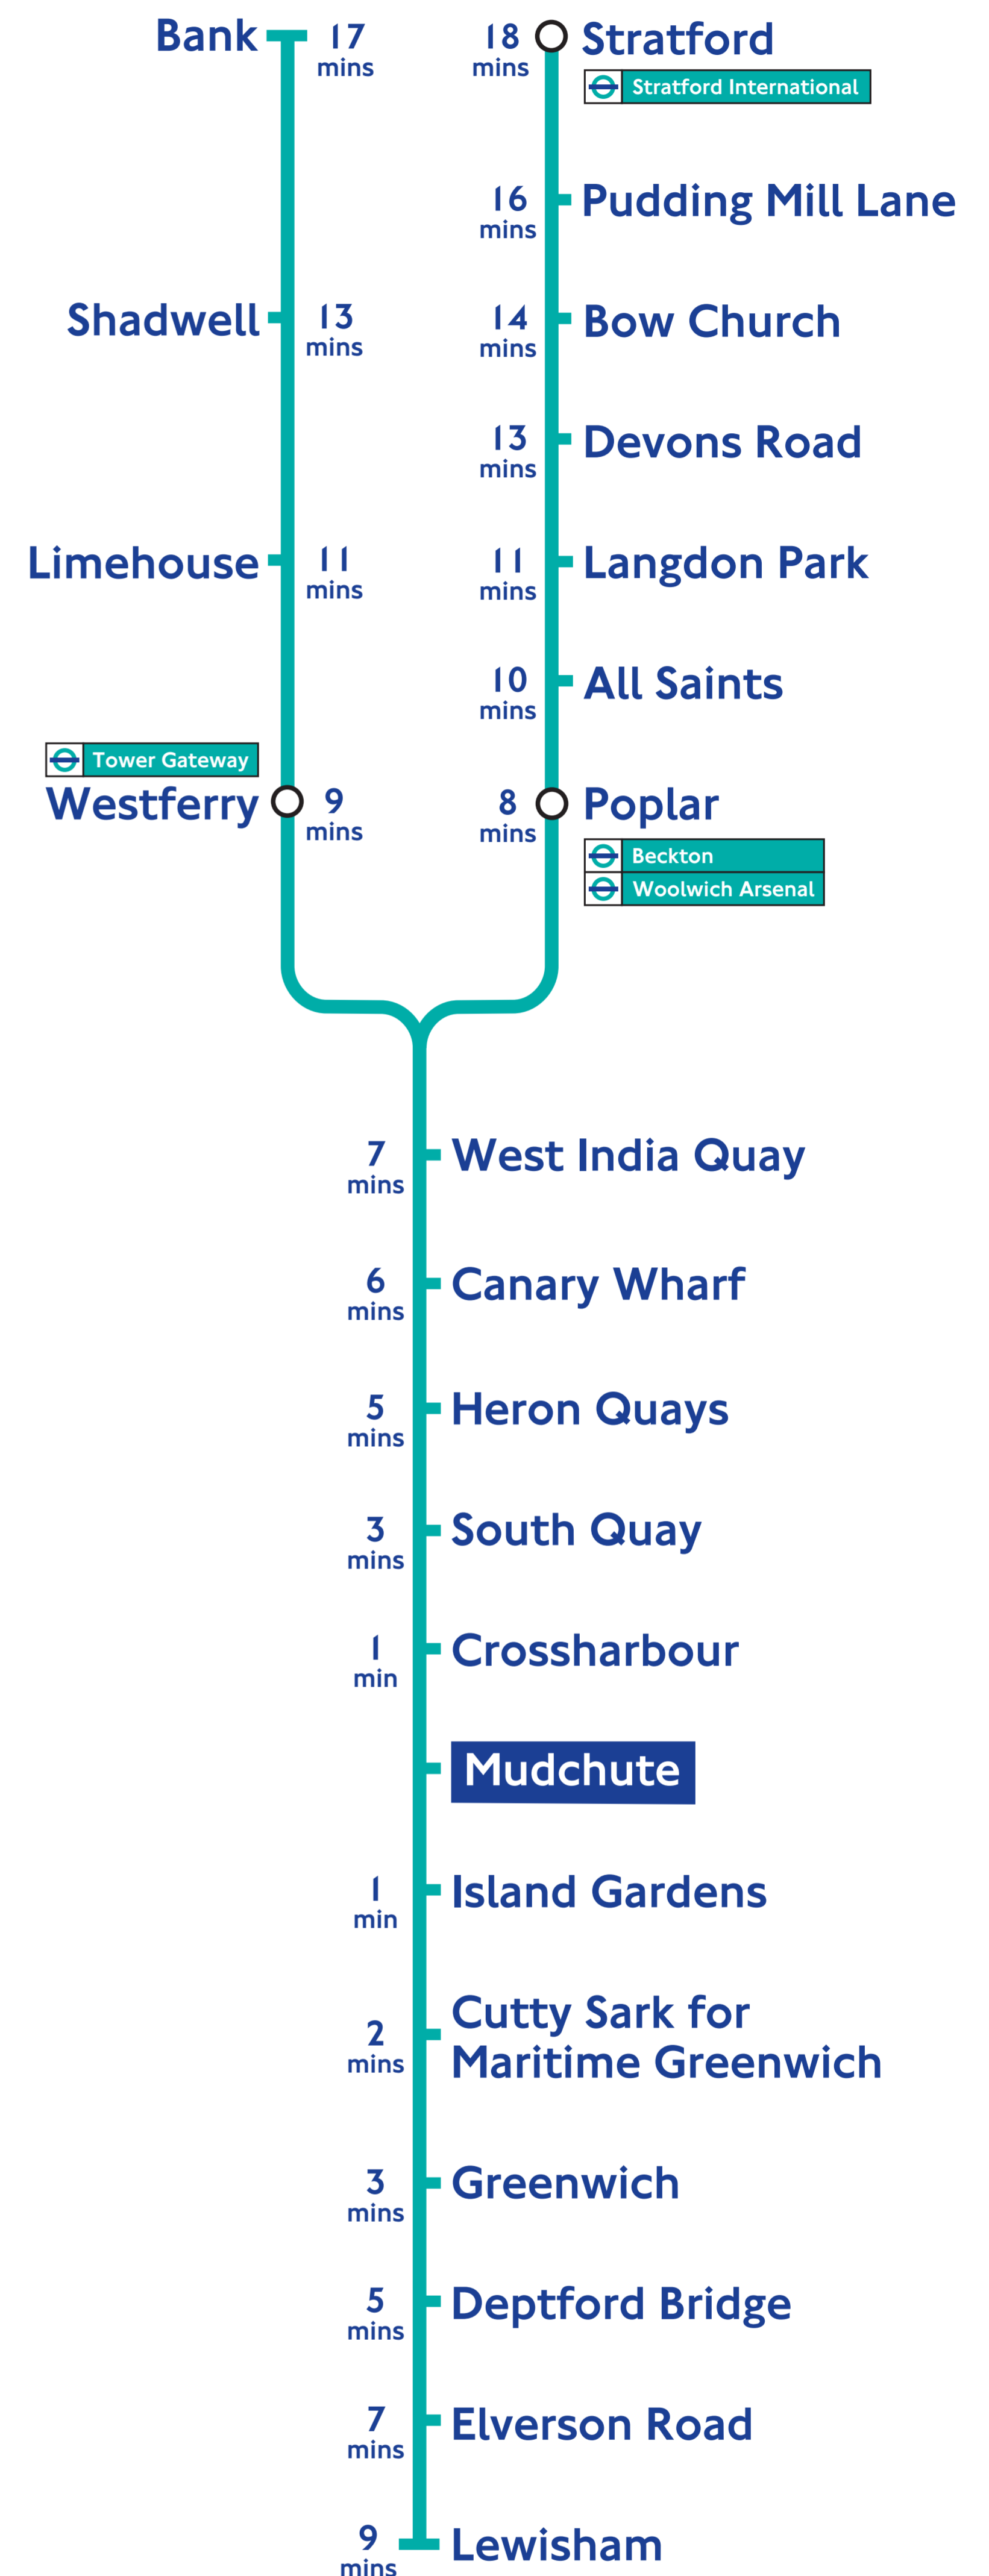

Last train 0028 (Sundays 2328)

Trains run every **4-10** minutes

Last train to **Canary Wharf** runs at **0038 (Sundays 2338)**

Platform 2 To Canary Wharf and Stratford

First train 0528 (Sundays 0658)

Last train 0028 (Sundays 2328)

Trains run every **6-10** minutes*

* Through trains run during Monday to Friday morning peak hours.
Change at Canary Wharf at other times.

For further details of frequencies visit www.dlr.co.uk

To view this timetable at a larger size or to print a copy visit our website at www.dlr.co.uk
Information supplied in good faith and correct at time of going to print. From time to time services may have to be modified in part or whole or withdrawn according to changing circumstances.
Serco Docklands, Castor Lane, London E14 0DS

Average journey times of through trains from this station

For further information:

- 24 hour travel information, 0843 222 1234
You pay no more than 5p per minute if calling from a BT landline. There may be a connection charge. Charges from mobiles or other landline providers may vary.
- Mobile website: www.dlr.co.uk/mobile for live DLR travel information on your mobile phone
- Assistance in the event of a lift failure, 020 7363 9777
- Textphone, 020 7093 0999

January 2012

Website
www.dlr.co.uk

Answerphone outside office hours
020 7363 9700

MAYOR OF LONDON

Transport for London