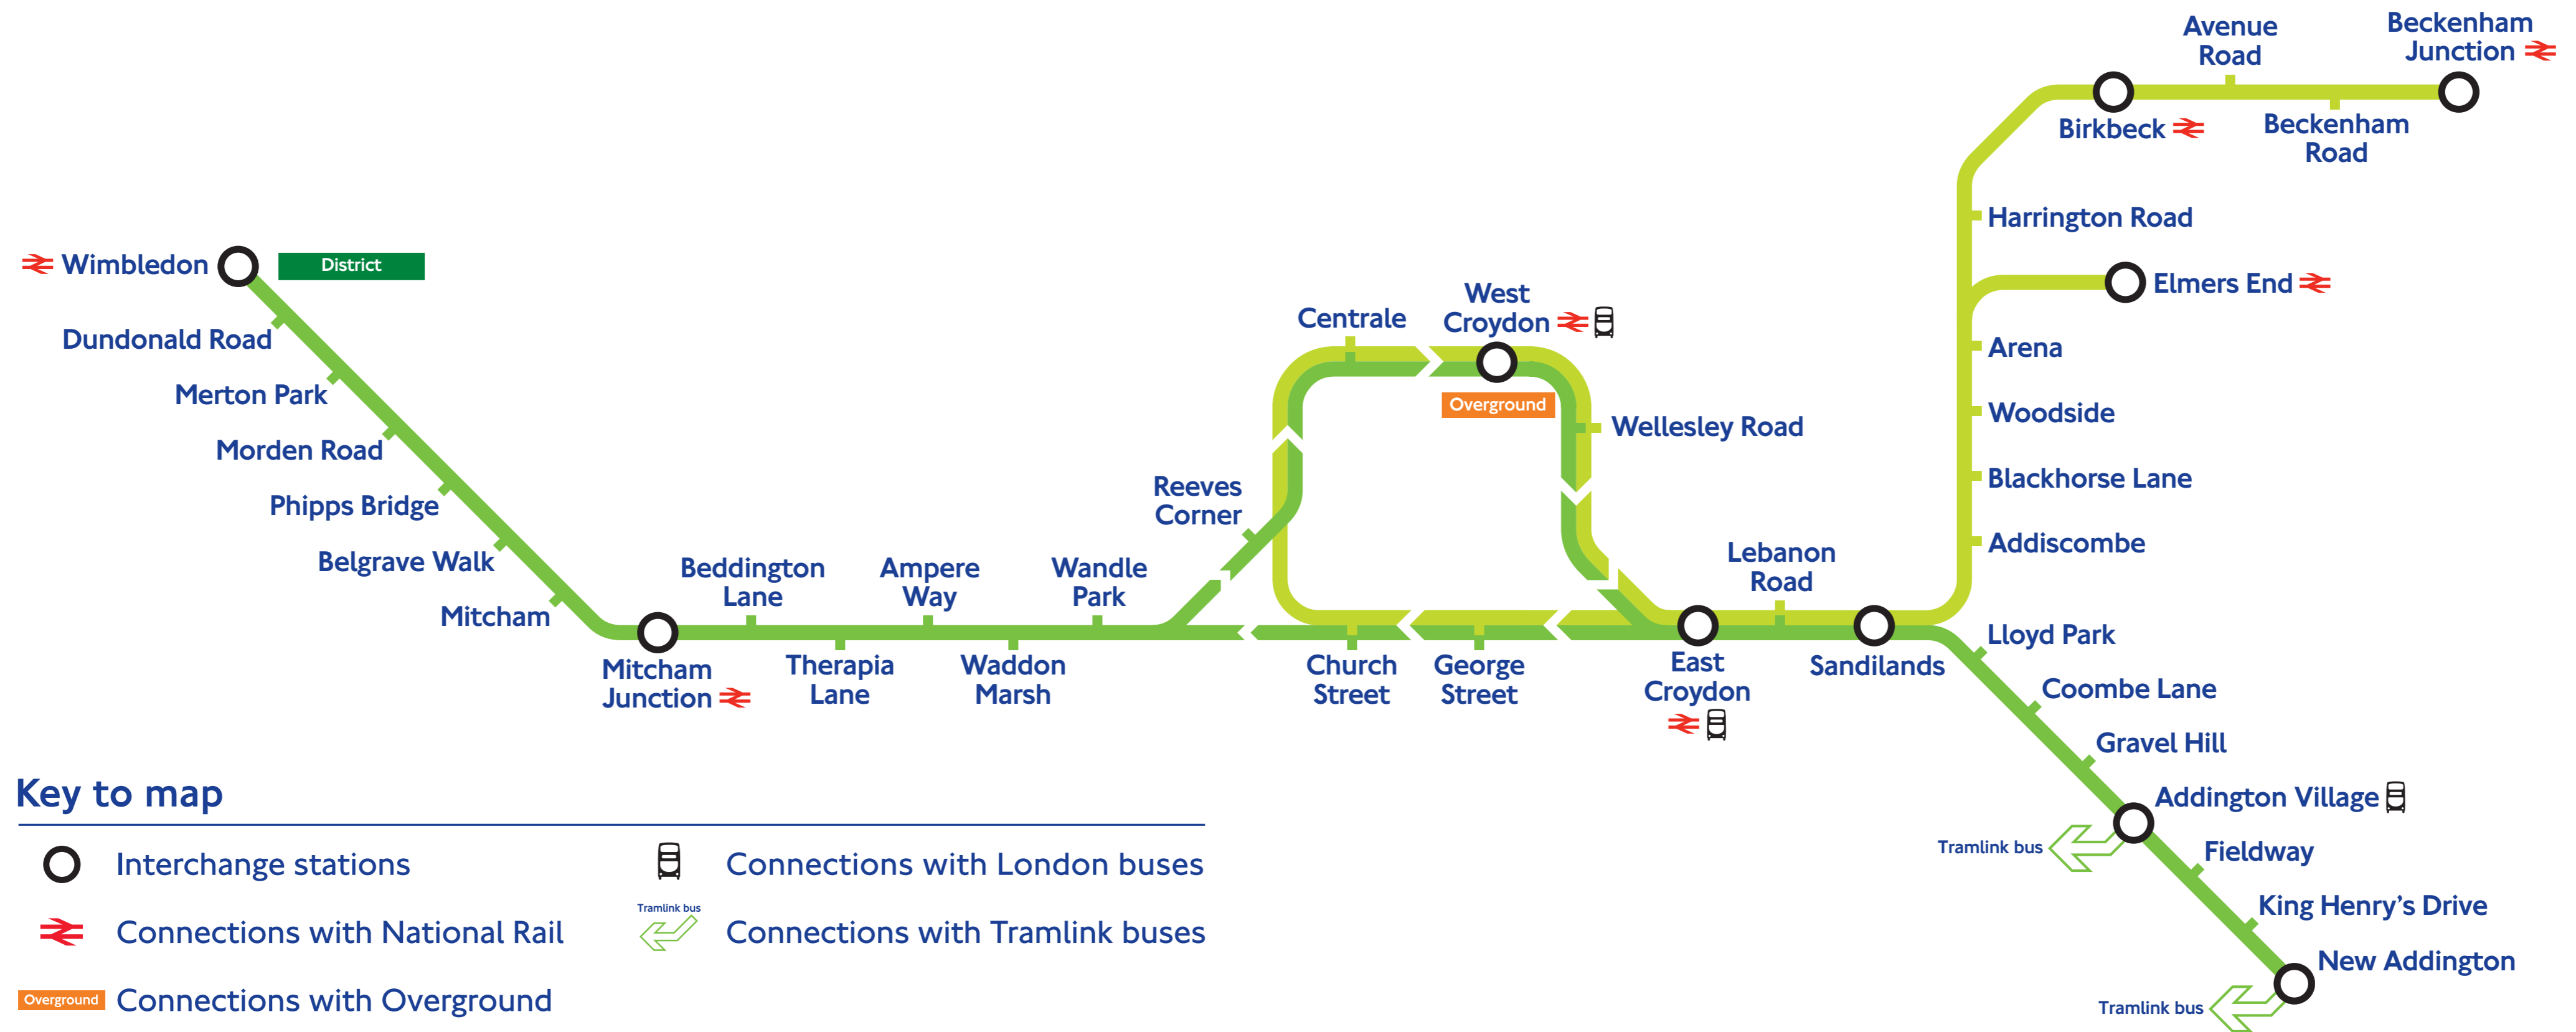

London Tramlink timetable information

Morden Road

Timetable

Morden Road to Wimbledon

	First	Morning service										Peak service			Evening service		
Monday to Friday	0528	0548	0608	0628	0643	0651	0658	0705	0711			0722	then every 7/8 mins until	2101	2116	then at 31, 46, 01, 16 mins past until	0031
Saturday	0528	0548	0608	0628	0648	0703	0718	0733	0748	0803	then every 7/10 mins until	0859	then every 7/8 mins until	1822	1832	then at 46, 01, 16, 31 mins past until	0031
Sunday	0701											0716	then at 31, 46, 01, 16 mins past until				

Morden Road to New Addington

	First	Morning service										Peak service					Evening service					
Monday to Friday	0543	0603	0623	0643								0657	then every 7/8 mins until	2108			2123	then at 38, 53, 08, 23 mins past until	0023	0038T	0053T	
Saturday	0543	0603	0623	0643	0703	0723	0738	0753	0808			0819	then every 7/8 mins until	1804	1813	1822	1830	1838	then at 53, 08, 23, 38 mins past until	0023	0038T	0053T
Sunday	0723											0738	then at 53, 08, 23, 38 mins past until									

T = Therapia Lane only.

Tram network frequencies

From	To	Approximate journey time	Peak periods Frequency Mon - Fri: 0730 hrs - 1850 hrs Saturday: 0900 hrs - 1750 hrs	Off-peak periods Frequency Mon - Fri: after 1850 hrs Saturday: before 0900 and after 1750 hrs Sunday: all day	First tram		Last tram (everyday)	
					Monday - Saturday	Sunday	Depart	Arrive
Elmers End	West Croydon	15 mins	12 mins	15 mins	0451	0721	0021T	0039
West Croydon	Elmers End	16 mins	12 mins	15 mins	0429	0659	0044	0059
Beckenham Junction	West Croydon	22 mins	12 mins	15 mins	0535	0720	0020T	0044
West Croydon	Beckenham Junction	24 mins	12 mins	15 mins	0509	0654	0039	0101
New Addington	Wimbledon	43 mins	7/8 mins Δ	15 mins♦	0450	0638*	2353†	0035
Wimbledon	New Addington	45 mins	7/8 mins Δ	15 mins♦	0539*	0719*	0019†	0103

Times shown above are a guide only. Please see timetable leaflet or departure times posters at each stop for full details.
♦ New Addington to Wimbledon and Wimbledon to New Addington is 20 minutes before 0600 Monday - Saturday.
† Later trams run to Therapia Lane and do not serve Centrale and West Croydon. * Earlier trams start from Therapia Lane. † Later trams run to Therapia Lane only.
The services from Elmers End and Beckenham Junction to/from West Croydon each run every 10 minutes 0700-0930 Monday-Friday.
Δ Until 2100 Monday - Friday.