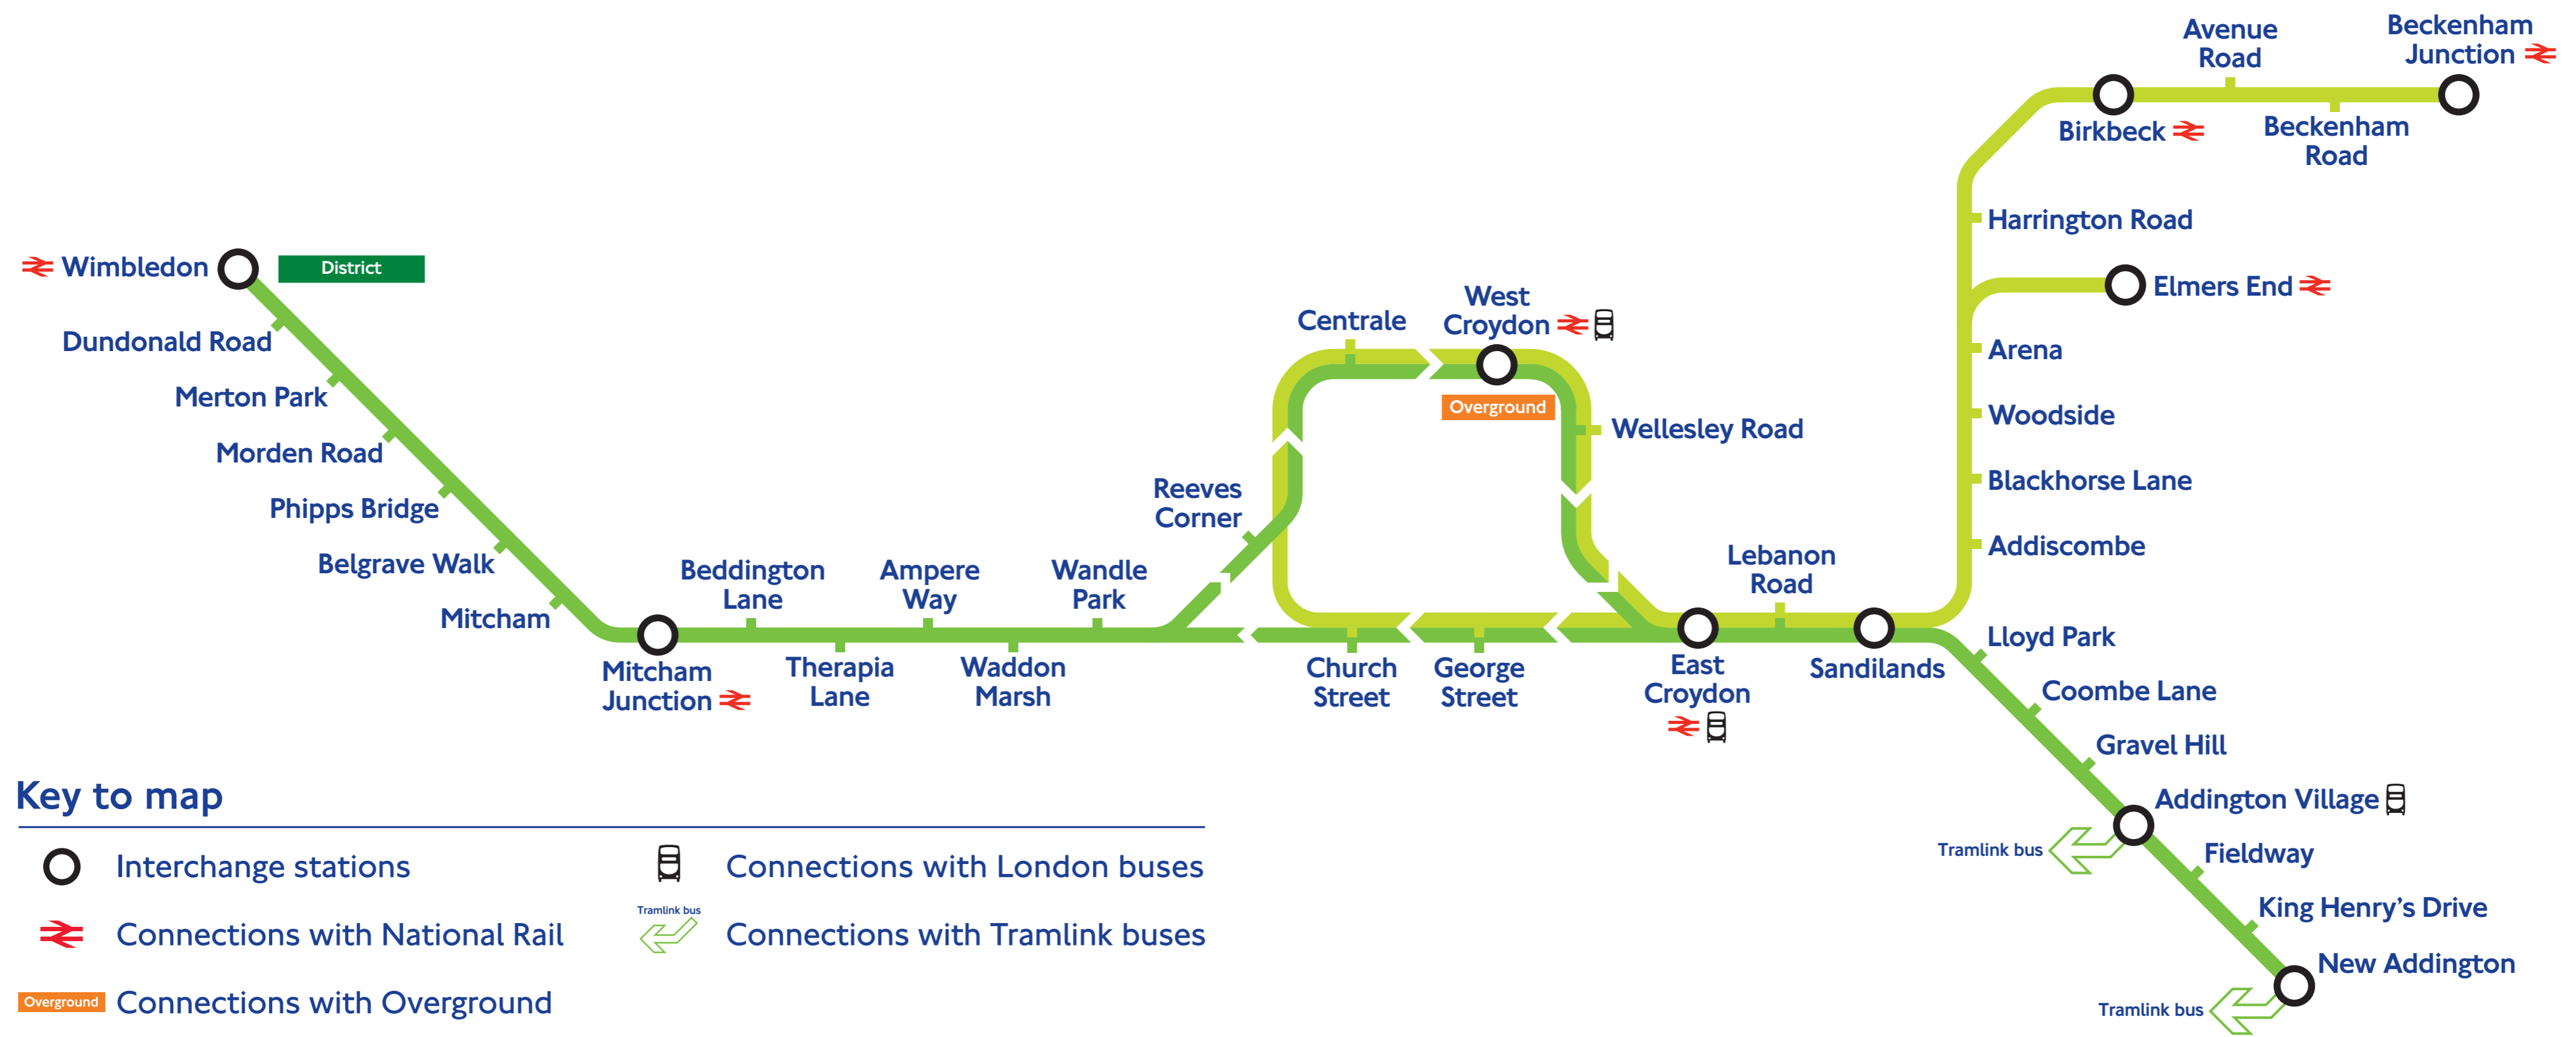

London Tramlink timetable information

Mitcham Junction

Key to map

- Interchange stations
- Connections with National Rail
- Connections with Overground
- Connections with London buses
- Connections with Tramlink buses

Timetable

Mitcham Junction to Wimbledon

	First	Morning service										Peak service				Evening service					
Monday to Friday	0522	0542	0602	0622	0637	0645	0652	0658	0704			0715	then every 7/8 mins until		2055	2110	then at 25, 40, 55, 10 mins past until			0025	
Saturday	0522	0542	0602	0622	0642	0657	0712	0727	0742	0757	then every 7/10 mins until		0852	then every 7/8 mins until		1815	1825	then at 40, 55, 10, 25 mins past until			0025
Sunday	0655											0710	then at 25, 40, 55, 10 mins past until				0025				

Mitcham Junction to New Addington

	First	Morning service										Peak service				Evening service									
Monday to Friday	0549	0609	0629	0649								0704	then every 7/8 mins until		2114			2129	then at 44, 59, 14, 29 mins past until			0029	0044T	0059T	
Saturday	0549	0609	0629	0649	0709	0729	0744	0759	0814			0825	then every 7/8 mins until		1811	1820	1829	1836	1844	then at 59, 14, 29, 44 mins past until			0029	0044T	0059T
Sunday	0729											0744	then at 59, 14, 29, 44 mins past until				0029	0044T	0059T						

T = Therapia Lane only.

Tram network frequencies

From	To	Approximate journey time	Peak periods Frequency Mon - Fri: 0730 hrs - 1850 hrs Saturday: 0900 hrs - 1750 hrs	Off-peak periods Frequency Mon - Fri: after 1850 hrs Saturday: before 0900 and after 1750 hrs Sunday: all day	First tram		Last tram (everyday)	
					Monday - Saturday	Sunday	Depart	Arrive
Elmers End	West Croydon	15 mins	12 mins	15 mins	0451	0721	0021T	0039
West Croydon	Elmers End	16 mins	12 mins	15 mins	0429	0659	0044	0059
Beckenham Junction	West Croydon	22 mins	12 mins	15 mins	0535	0720	0020T	0044
West Croydon	Beckenham Junction	24 mins	12 mins	15 mins	0509	0654	0039	0101
New Addington	Wimbledon	43 mins	7/8 mins Δ	15 mins♦	0450	0638*	2353†	0035
Wimbledon	New Addington	45 mins	7/8 mins Δ	15 mins♦	0539*	0719*	0019†	0103

Times shown above are a guide only. Please see timetable leaflet or departure times posters at each stop for full details.
♦ New Addington to Wimbledon and Wimbledon to New Addington is 20 minutes before 0600 Monday - Saturday.
† Later trams run to Therapia Lane and do not serve Centrale and West Croydon. * Earlier trams start from Therapia Lane. † Later trams run to Therapia Lane only.
The services from Elmers End and Beckenham Junction to/from West Croydon each run every 10 minutes 0700-0930 Monday-Friday.
Δ Until 2100 Monday - Friday.