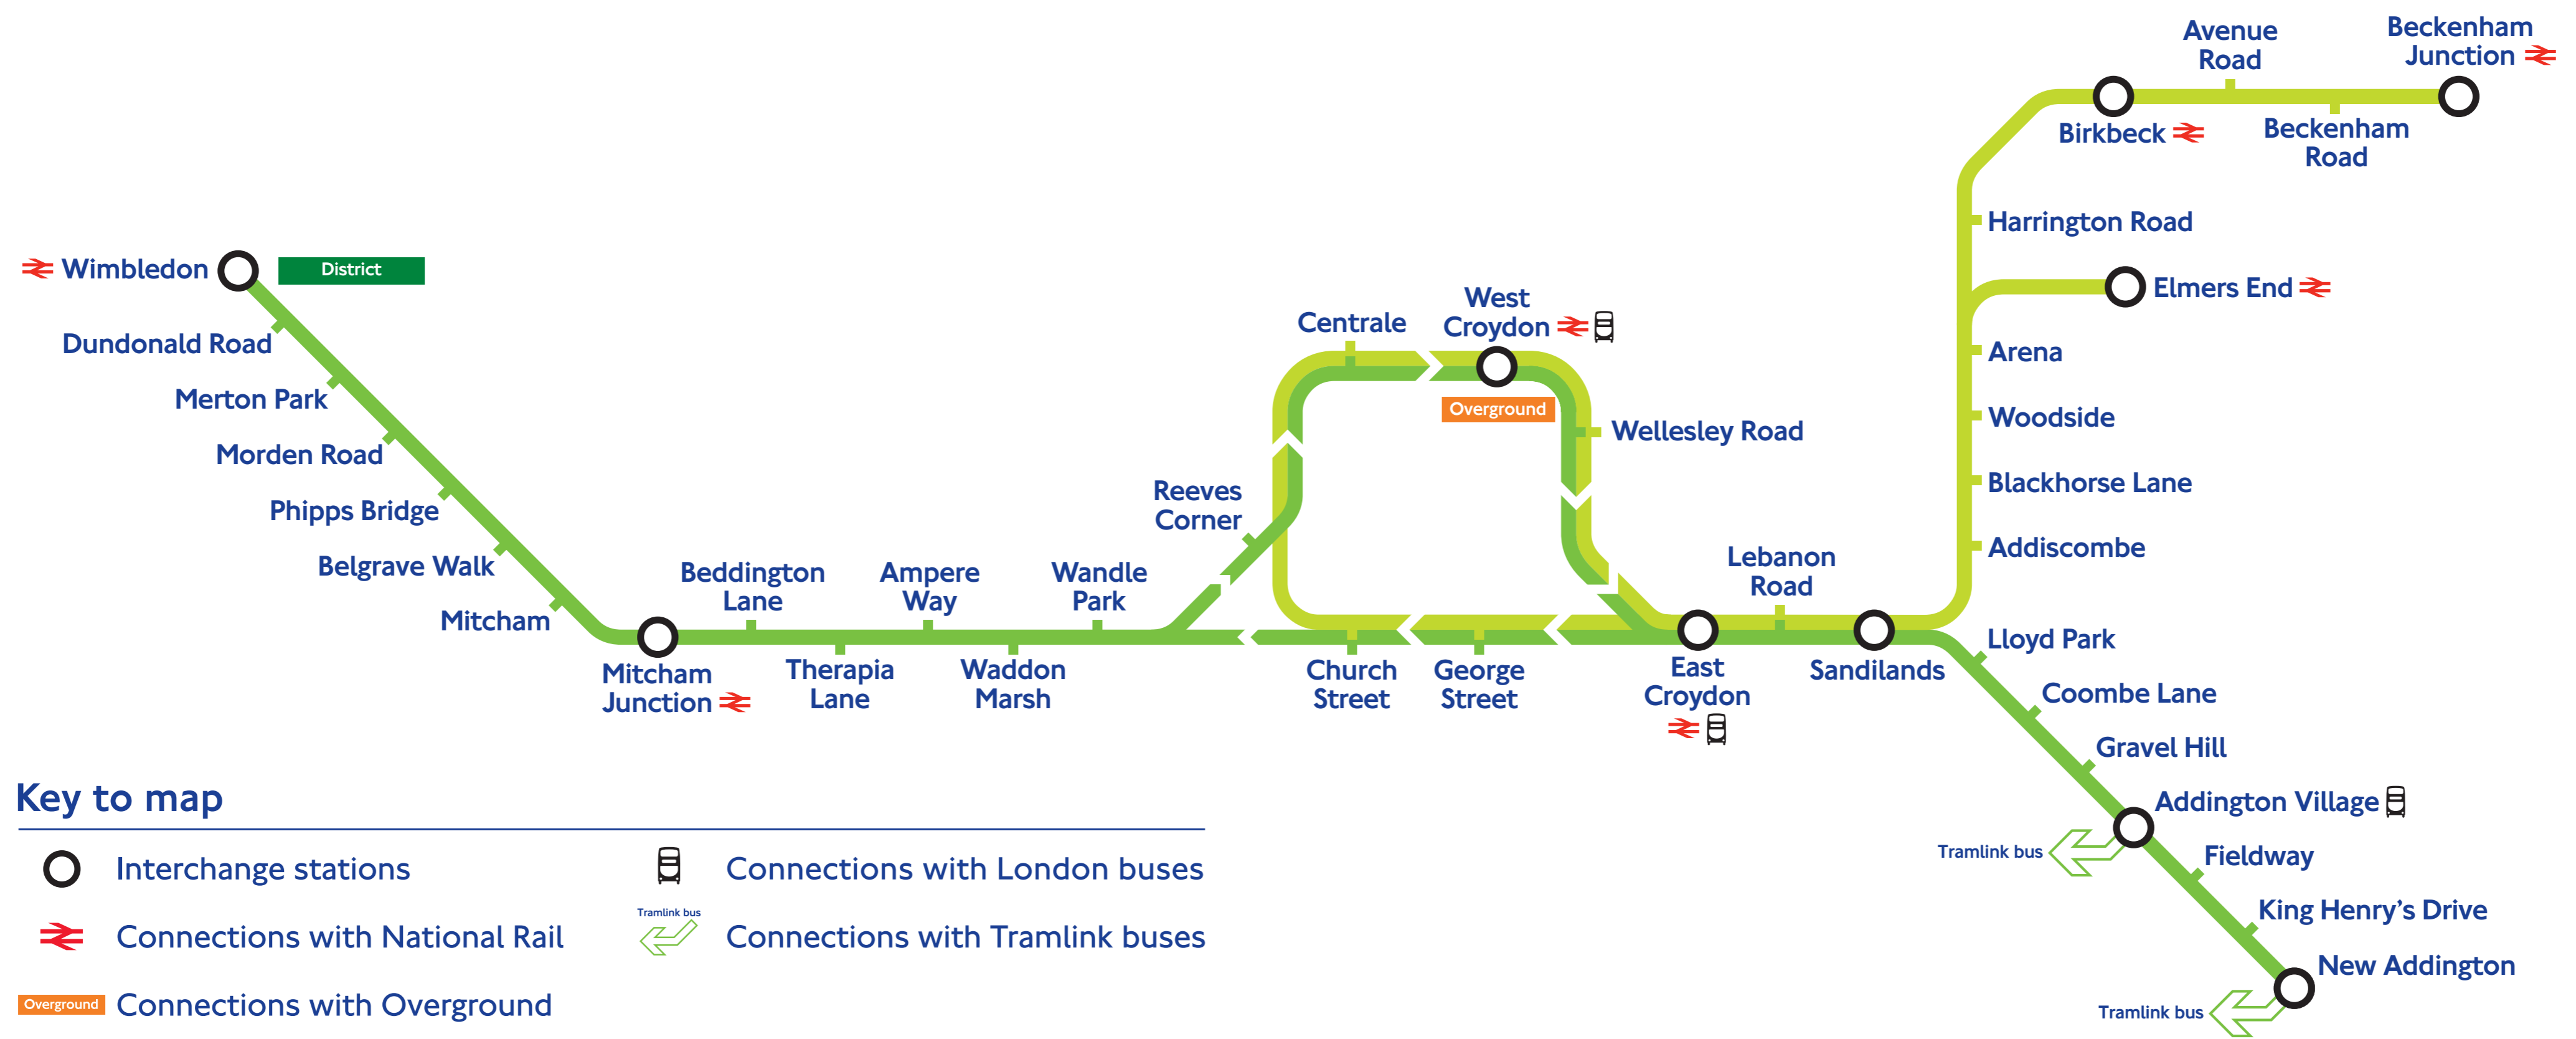

London Tramlink timetable information

Merton Park

Key to map

- Interchange stations
- Connections with National Rail
- Connections with Overground
- Connections with London buses
- Connections with Tramlink buses

T = Therapia Lane only.

Tram network frequencies

From	To	Approximate journey time	Peak periods Frequency Mon - Fri: 0730 hrs - 1850 hrs Saturday: 0900 hrs - 1750 hrs	Off-peak periods Frequency Mon - Fri: after 1850 hrs Saturday: before 0900 and after 1750 hrs Sunday: all day	First tram		Last tram (everyday)	
					Monday - Saturday	Sunday	Depart	Arrive
Elmers End	West Croydon	15 mins	12 mins	15 mins	0451	0721	0021T	0039
West Croydon	Elmers End	16 mins	12 mins	15 mins	0429	0659	0044	0059
Beckenham Junction	West Croydon	22 mins	12 mins	15 mins	0535	0720	0020T	0044
West Croydon	Beckenham Junction	24 mins	12 mins	15 mins	0509	0654	0039	0101
New Addington	Wimbledon	43 mins	7/8 mins Δ	15 mins♦	0450	0638*	2353†	0035
Wimbledon	New Addington	45 mins	7/8 mins Δ	15 mins♦	0539*	0719*	0019†	0103

Times shown above are a guide only. Please see timetable leaflet or departure times posters at each stop for full details.
 ♦ New Addington to Wimbledon and Wimbledon to New Addington is 20 minutes before 0600 Monday - Saturday.
 † Later trams run to Therapia Lane and do not serve Centrale and West Croydon. * Earlier trams start from Therapia Lane. † Later trams run to Therapia Lane only.
 The services from Elmers End and Beckenham Junction to/from West Croydon each run every 10 minutes 0700-0930 Monday-Friday.
 Δ Until 2100 Monday - Friday.