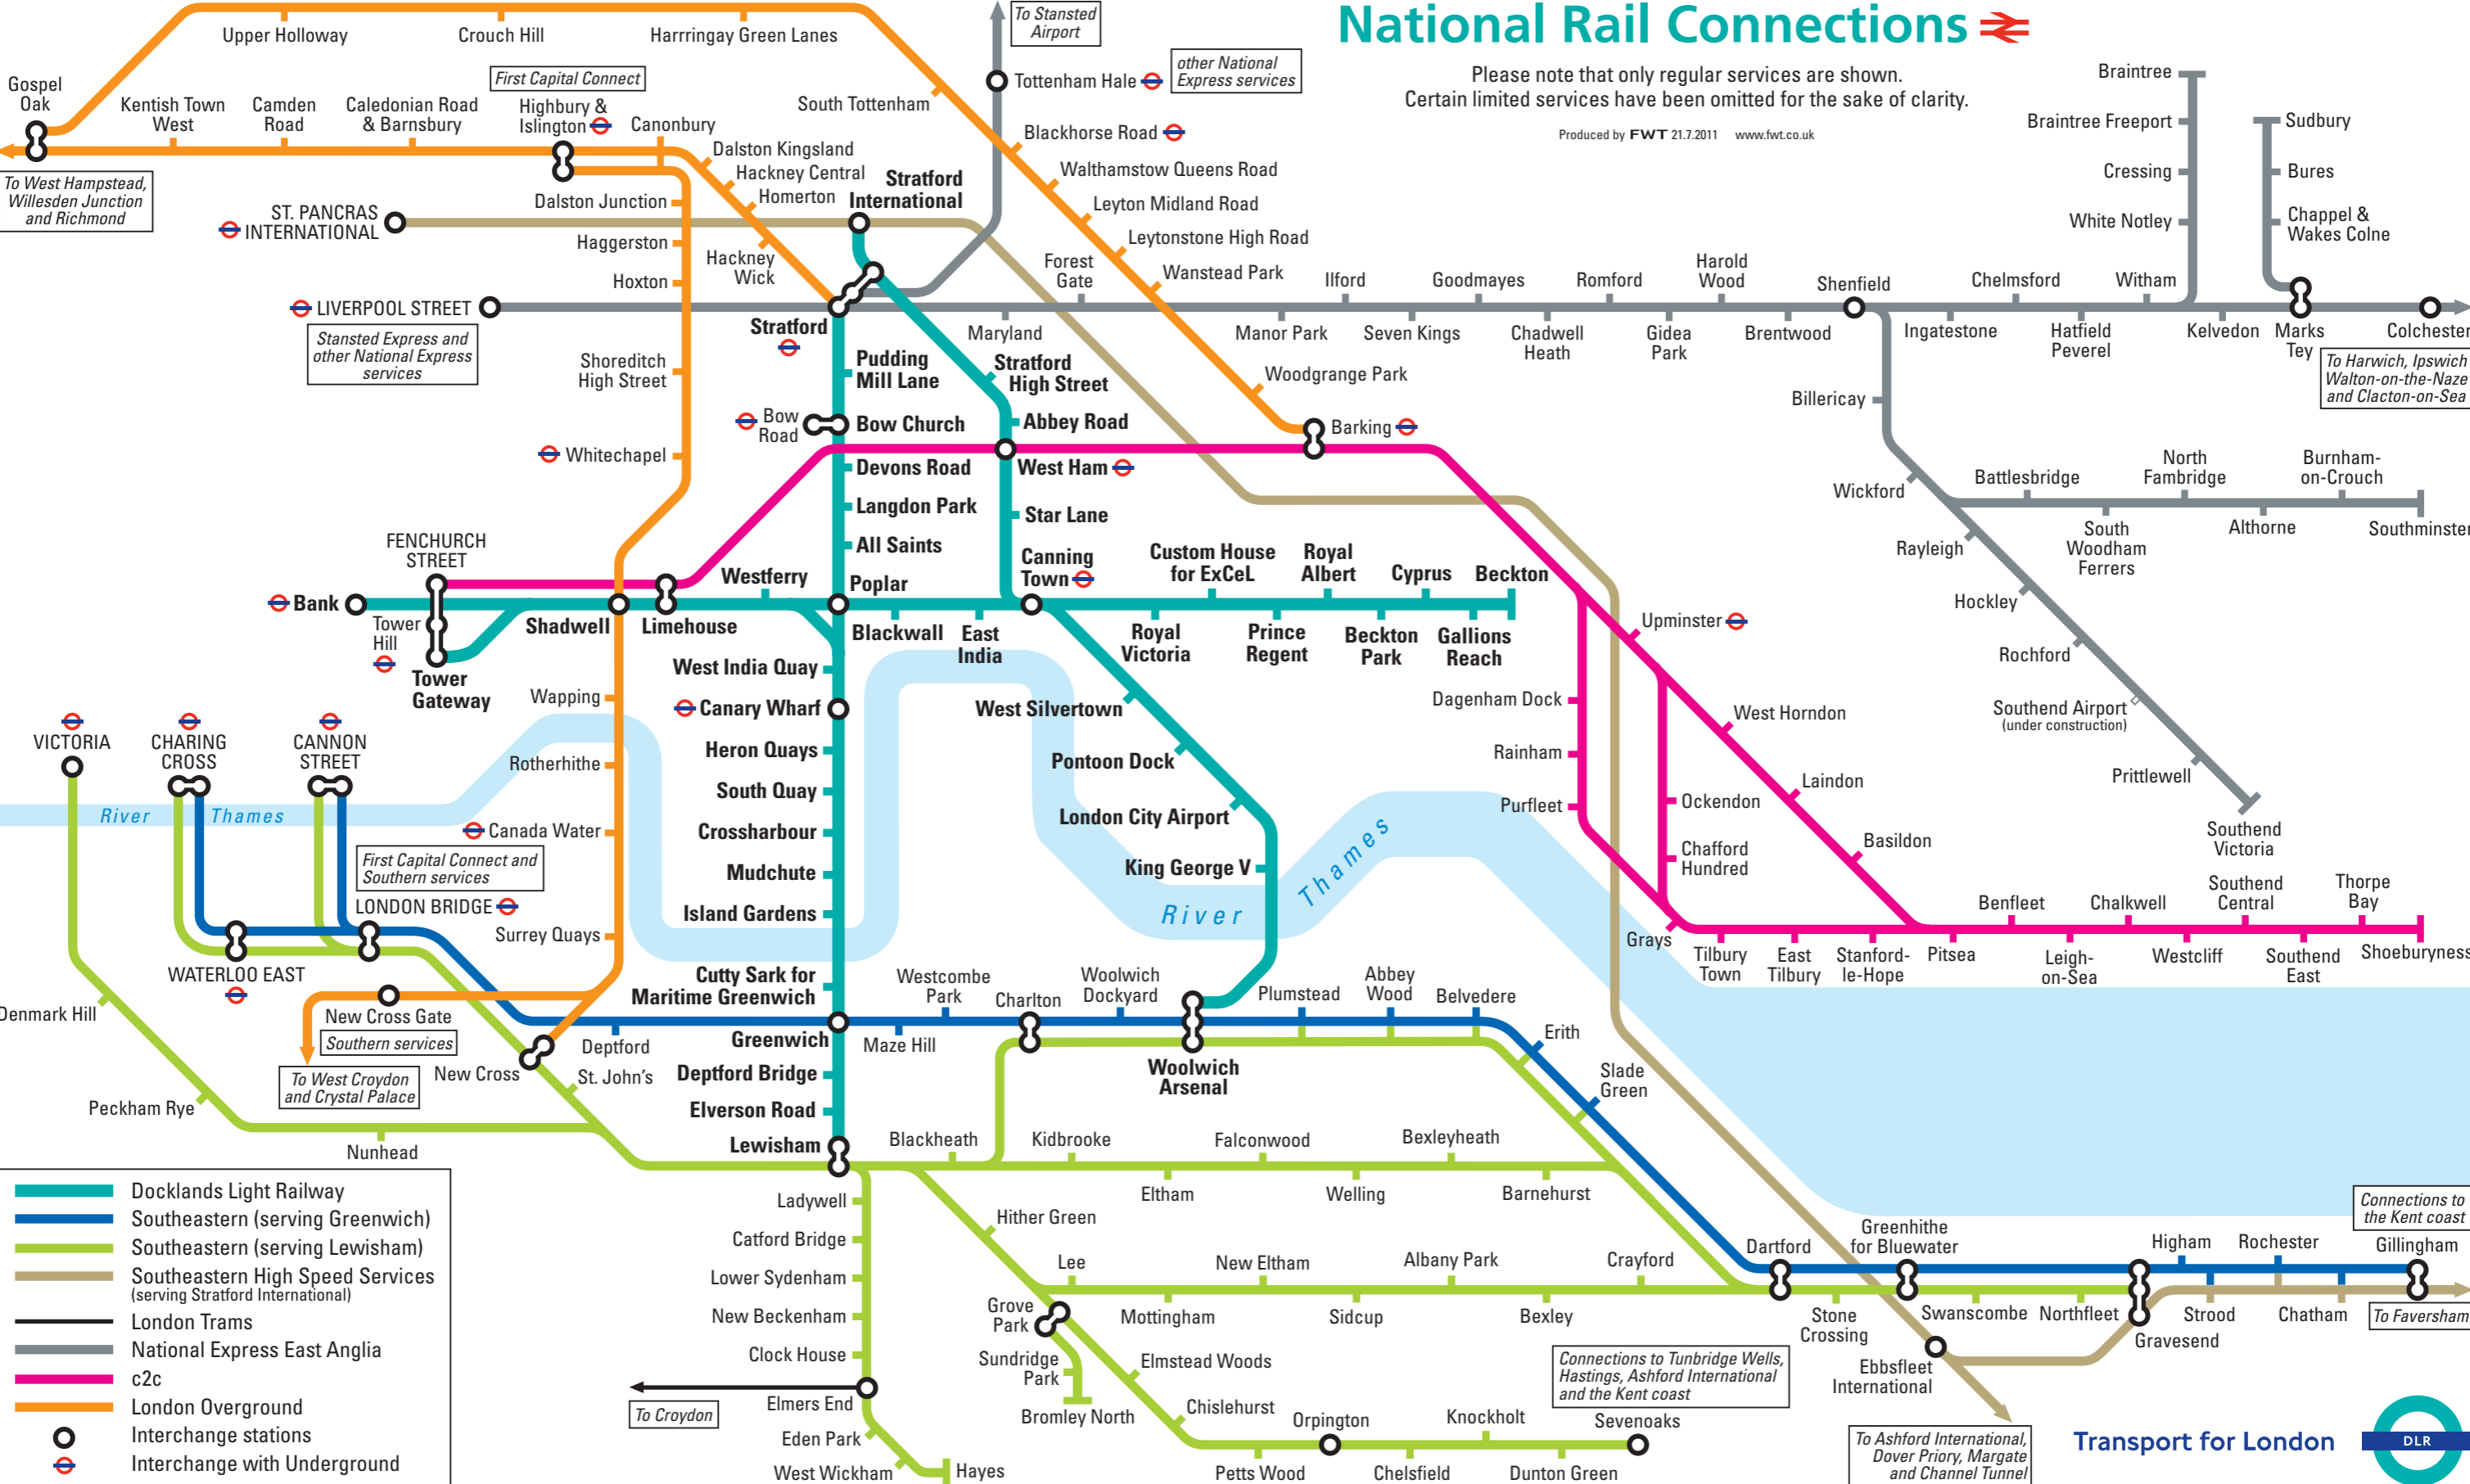

National Rail Connections

Please note that only regular services are shown. Certain limited services have been omitted for the sake of clarity.

Produced by FWT 21.7.2011 www.fwt.co.uk

- █ Docklands Light Railway
- █ Southeastern (serving Greenwich)
- █ Southeastern (serving Lewisham)
- █ Southeastern High Speed Services (serving Stratford International)
- █ London Trams
- █ National Express East Anglia
- █ c2c
- █ London Overground
- Interchange stations
- ⊕ Interchange with Underground