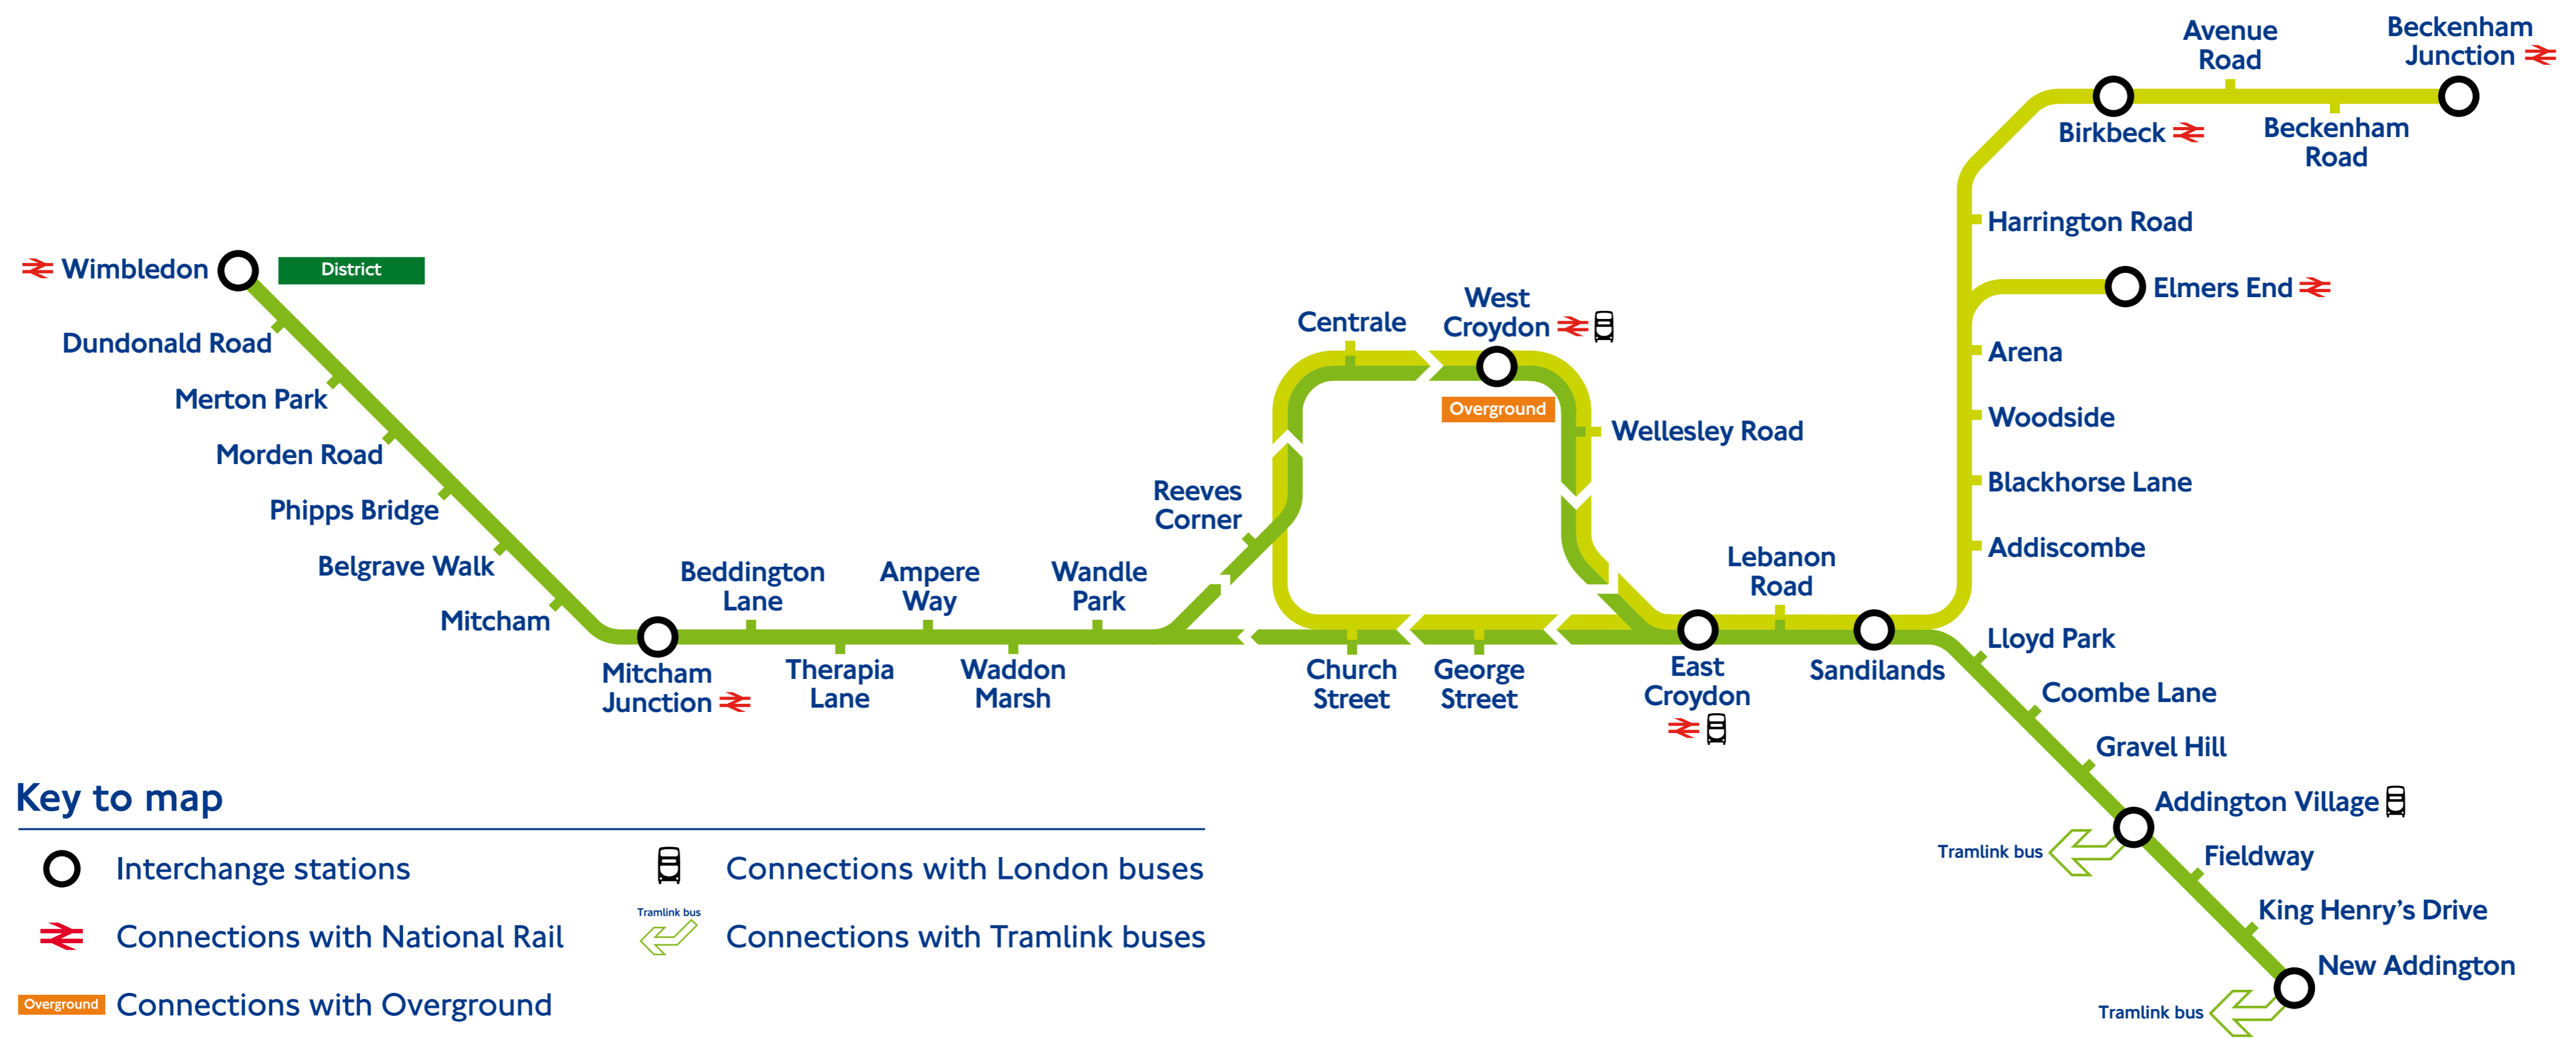

## Lebanon Road Towards West Croydon and Wimbledon

### Timetable

Lebanon Road to Wimbledon																				
First	Morning service							Peak service			Evening service									
Monday to Friday	0506	0526	0546	0606	0621	0636	0648		0659	then every 7/8 mins until	2039		2054	then at 09, 24, 39, 54 mins past until	0009	0024T	0039T	0054T	0109T	0124T
Saturday	0506	0526	0546	0606	0626	then at 41, 56, 11, 26, mins past until		0826	0836	then every 7/8 mins until	1759		1809	then at 24, 39, 54, 09 mins past until	0009	0024T	0039T	0054T	0109T	0124T
Sunday	0654								0709	then at 24, 39, 54, 09 mins past until					0009	0024T	0039T	0054T	0109T	0124T
Additional journeys to Therapia Lane only: Mon-Fri - 2047, 2102, 2117, 2132, 2147, 2202 Sat - 1816, 1828, 1843, 1858 1917, 1932													T = runs to Therapia Lane and does not serve Centrale or West Croydon.							

Times shown above are a guide only. Please see timetable leaflet or departure times posters at each stop for full details.  
 ♦ New Addington to Wimbledon and Wimbledon to New Addington is 20 minutes before 0600 Monday - Saturday.  
 † Later trams run to Therapia Lane and do not serve Centrale and West Croydon. \* Earlier trams start from Therapia Lane. † Later trams run to Therapia Lane only.  
 The services from Elmers End and Beckenham Junction to/from West Croydon each run every 10 minutes 0700-0930 Monday - Friday.  
 Δ Until 2100 Monday - Friday.