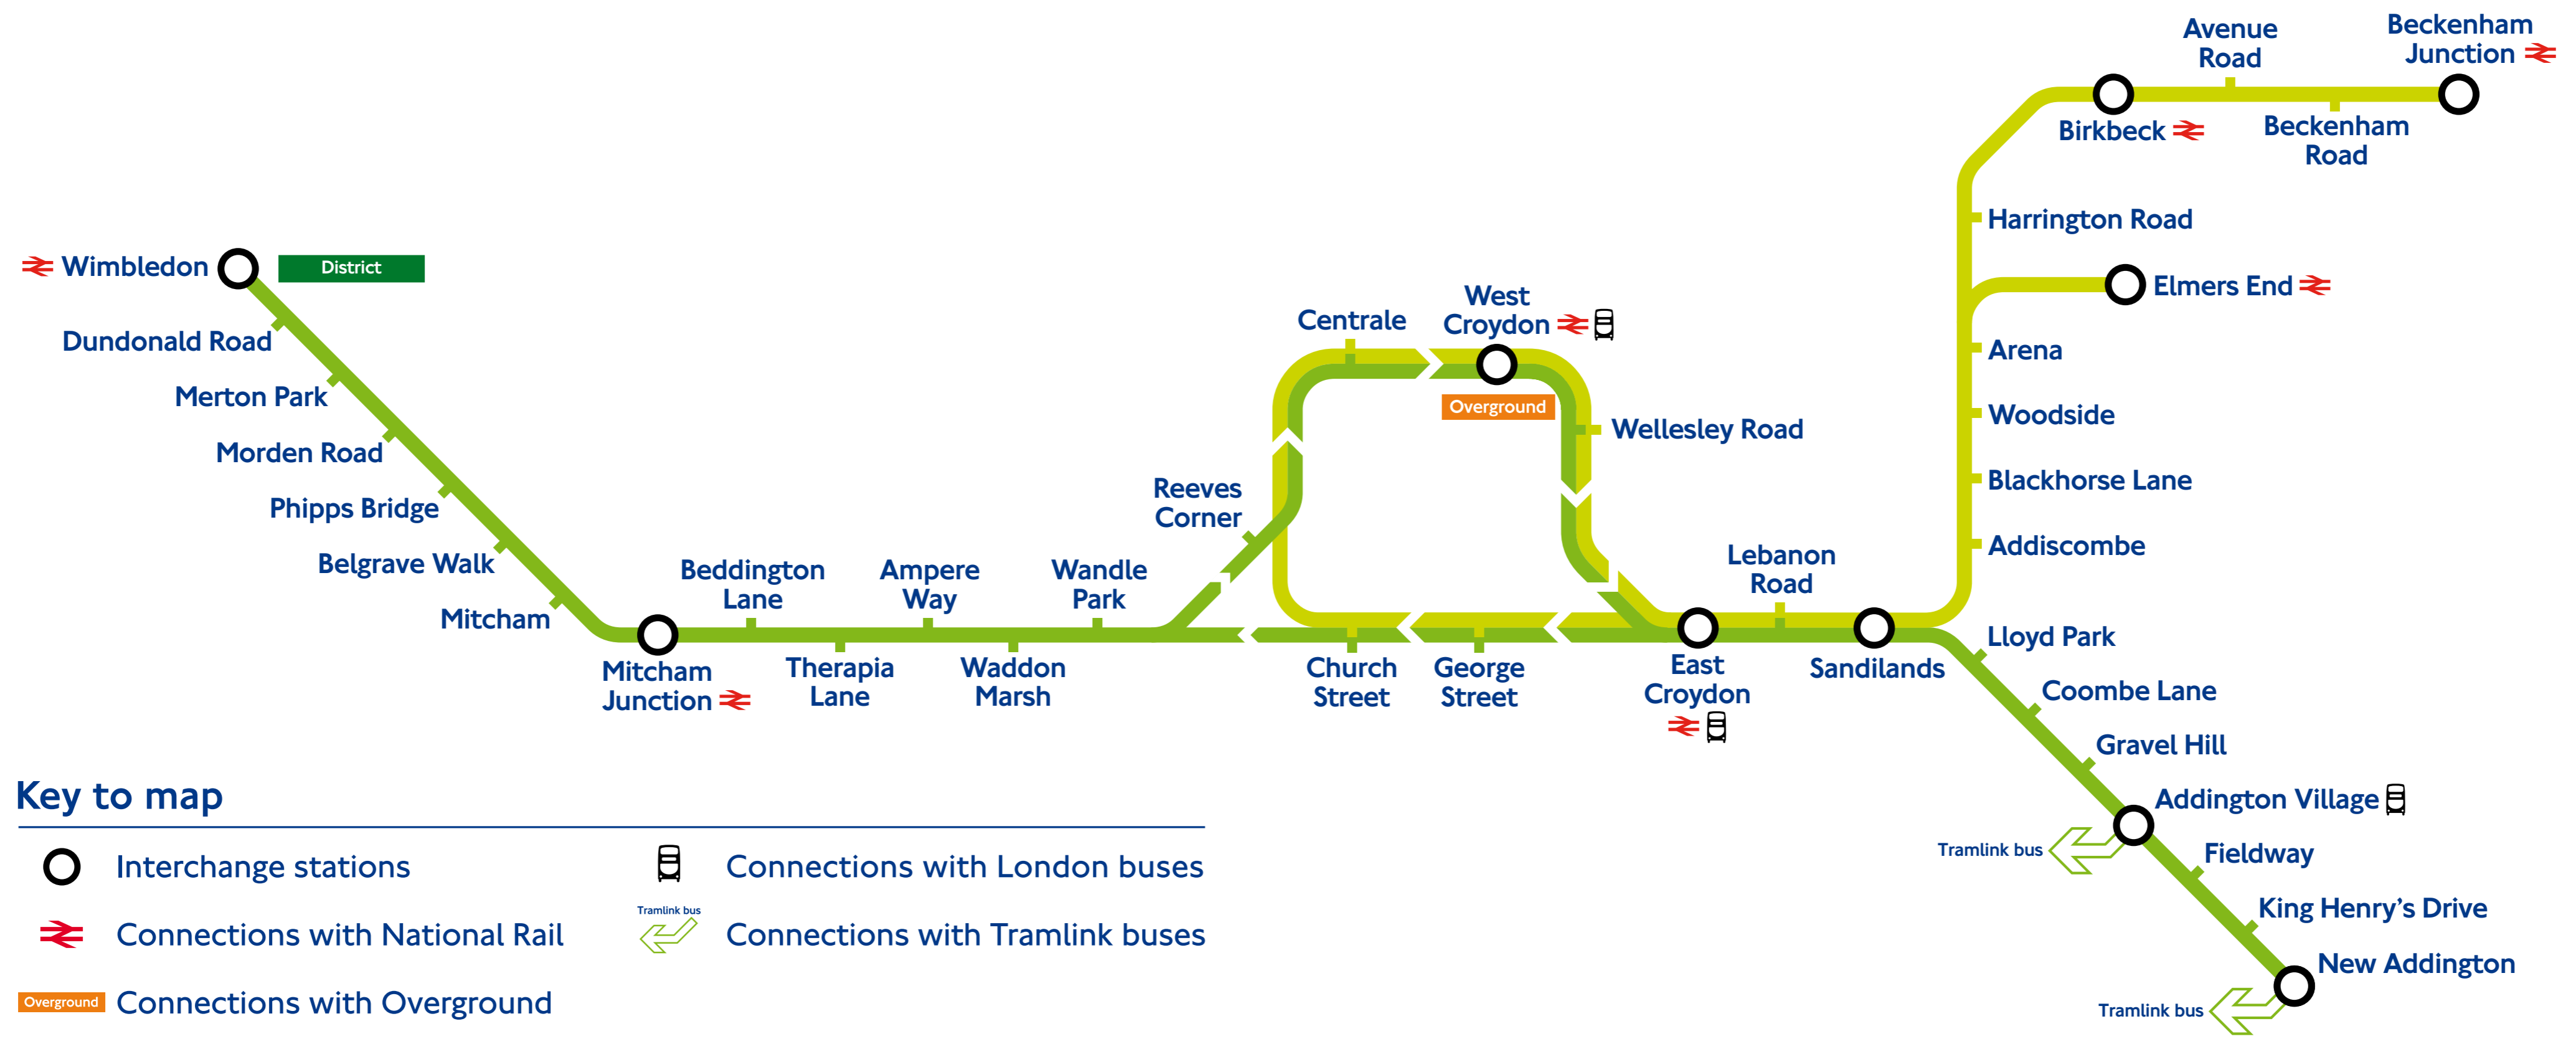

London Tramlink timetable information

King Henry's Drive

Key to map

- Interchange stations
- Connections with National Rail
- Connections with Overground
- Connections with London buses
- Connections with Tramlink buses

Timetable

King Henry's Drive to Wimbledon

	First	Morning service										Peak service				Evening service											
Monday to Friday	0451	0511	0531	0551	0606	0621	0633					0644	then every 7/8 mins until			2024	2039	then at 54, 09, 24, 39 mins past until				2354	0009T	0024T	0039T	0054T	0109T
Saturday	0451	0511	0531	0551	0611	then at 26, 41, 56, 11 mins past until				0811	0821	then every 7/8 mins until			1744	1754	then at 09, 24, 39, 54 mins past until				2354	0009T	0024T	0039T	0054T	0109T	
Sunday	0639											0654	then at 09, 24, 39, 54 mins past until									2354	0009T	0024T	0039T	0054T	0109T
												Additional journeys to Therapia Lane only: Mon-Fri - 2032, 2047, 2102, 2117, 2132, 2147 Sat - 1801, 1813, 1828, 1843, 1902, 1917 T = Therapia Lane only.															

King Henry's Drive to New Addington

	First	Morning service										Peak service				Evening service													
Monday to Friday	0445	0505	0525	0542	0600	0613	0622	0635	0642	0649	0656	0702	0714	0722	0729		0737	then every 7/8 mins until			2147			2202	then at 17, 32, 47, 02 mins past until			0102	
Saturday	0445	0505	0525	0545	0605	0618	0622	0642	0702	0718	0722	0742	0802	then every 7/12 mins until			0858	then every 7/8 mins until			1844	1853	1902	1909	1917	then at 32, 47, 02, 17 mins past until			0102
Sunday	0632											0647	then at 02, 17, 32, 47 mins past until									0102							

Tram network frequencies

From	To	Approximate journey time	Peak periods Frequency Mon - Fri: 0730 hrs - 1850 hrs Saturday: 0900 hrs - 1750 hrs	Off-peak periods Frequency Mon - Fri: after 1850 hrs Saturday: before 0900 and after 1750 hrs Sunday: all day	First tram		Last tram (everyday)	
					Monday - Saturday	Sunday	Depart	Arrive
Elmers End	West Croydon	15 mins	12 mins	15 mins	0451	0721	0021T	0039
West Croydon	Elmers End	16 mins	12 mins	15 mins	0429	0659	0044	0059
Beckenham Junction	West Croydon	22 mins	12 mins	15 mins	0535	0720	0020T	0044
West Croydon	Beckenham Junction	24 mins	12 mins	15 mins	0509	0654	0039	0101
New Addington	Wimbledon	43 mins	7/8 mins Δ	15 mins♦	0450	0638*	2353†	0035
Wimbledon	New Addington	45 mins	7/8 mins Δ	15 mins♦	0539*	0719*	0019†	0103

Times shown above are a guide only. Please see timetable leaflet or departure times posters at each stop for full details.
♦ New Addington to Wimbledon and Wimbledon to New Addington is 20 minutes before 0600 Monday - Saturday.
T Later trams run to Therapia Lane and do not serve Centrale and West Croydon. * Earlier trams start from Therapia Lane. † Later trams run to Therapia Lane only.
The services from Elmers End and Beckenham Junction to/from West Croydon each run every 10 minutes 0700-0930 Monday-Friday.
Δ Until 2100 Monday - Friday.