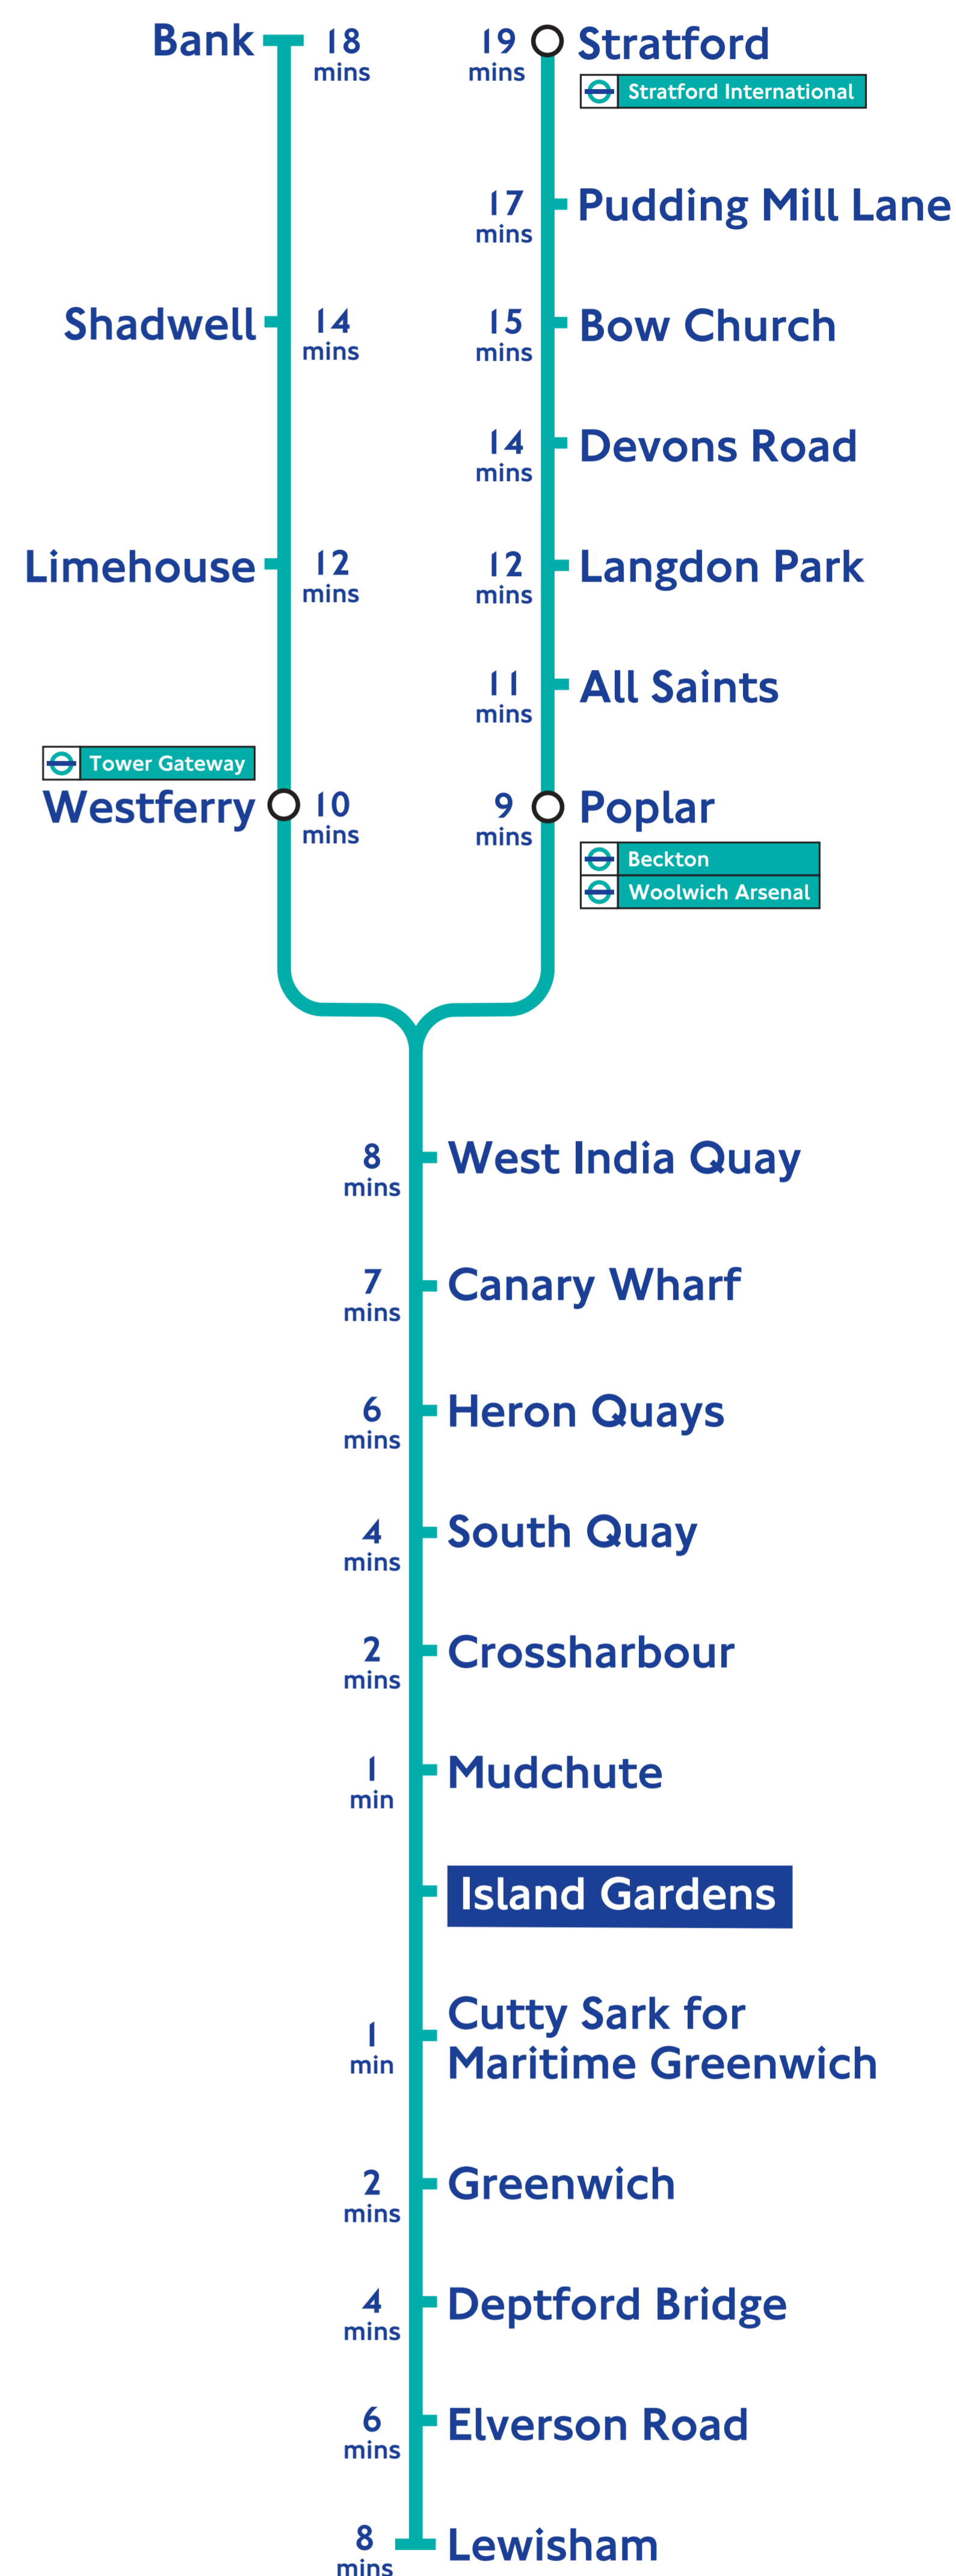

Trains from Island Gardens

Platform 1 To Lewisham

First train 0518 (Sundays 0648)

Last train 0048 (Sundays 2348)

Trains run every **4-10** minutes

Platform 2 To Bank

First train 0527 (Sundays 0657)

Last train 0027 (Sundays 2327)

Trains run every **4-10** minutes

Last train to **Canary Wharf** runs at **0037 (Sundays 2337)**

Platform 2 To Canary Wharf and Stratford

First train 0527 (Sundays 0657)

Last train 0027 (Sundays 2327)

Trains run every **6-10** minutes*

* Through trains run during Monday to Friday morning peak hours.
Change at Canary Wharf at other times.

For further details of frequencies visit www.dlr.co.uk

To view this timetable at a larger size or to print a copy visit our website at www.dlr.co.uk

Information supplied in good faith and correct at time of going to print. From time to time services may have to be modified in part or whole or withdrawn according to changing circumstances.
Serco Docklands, Castor Lane, London E14 0DS

Average journey times of through trains from this station

For further information:

- 24 hour travel information, 0843 222 1234
  You pay no more than 5p per minute if calling from a BT landline. There may be a connection charge. Charges from mobiles or other landline providers may vary.
- Mobile website: www.dlr.co.uk/mobile for live DLR travel information on your mobile phone
- Assistance in the event of a lift failure, 020 7363 9777
- Textphone, 020 7093 0999

January 2012