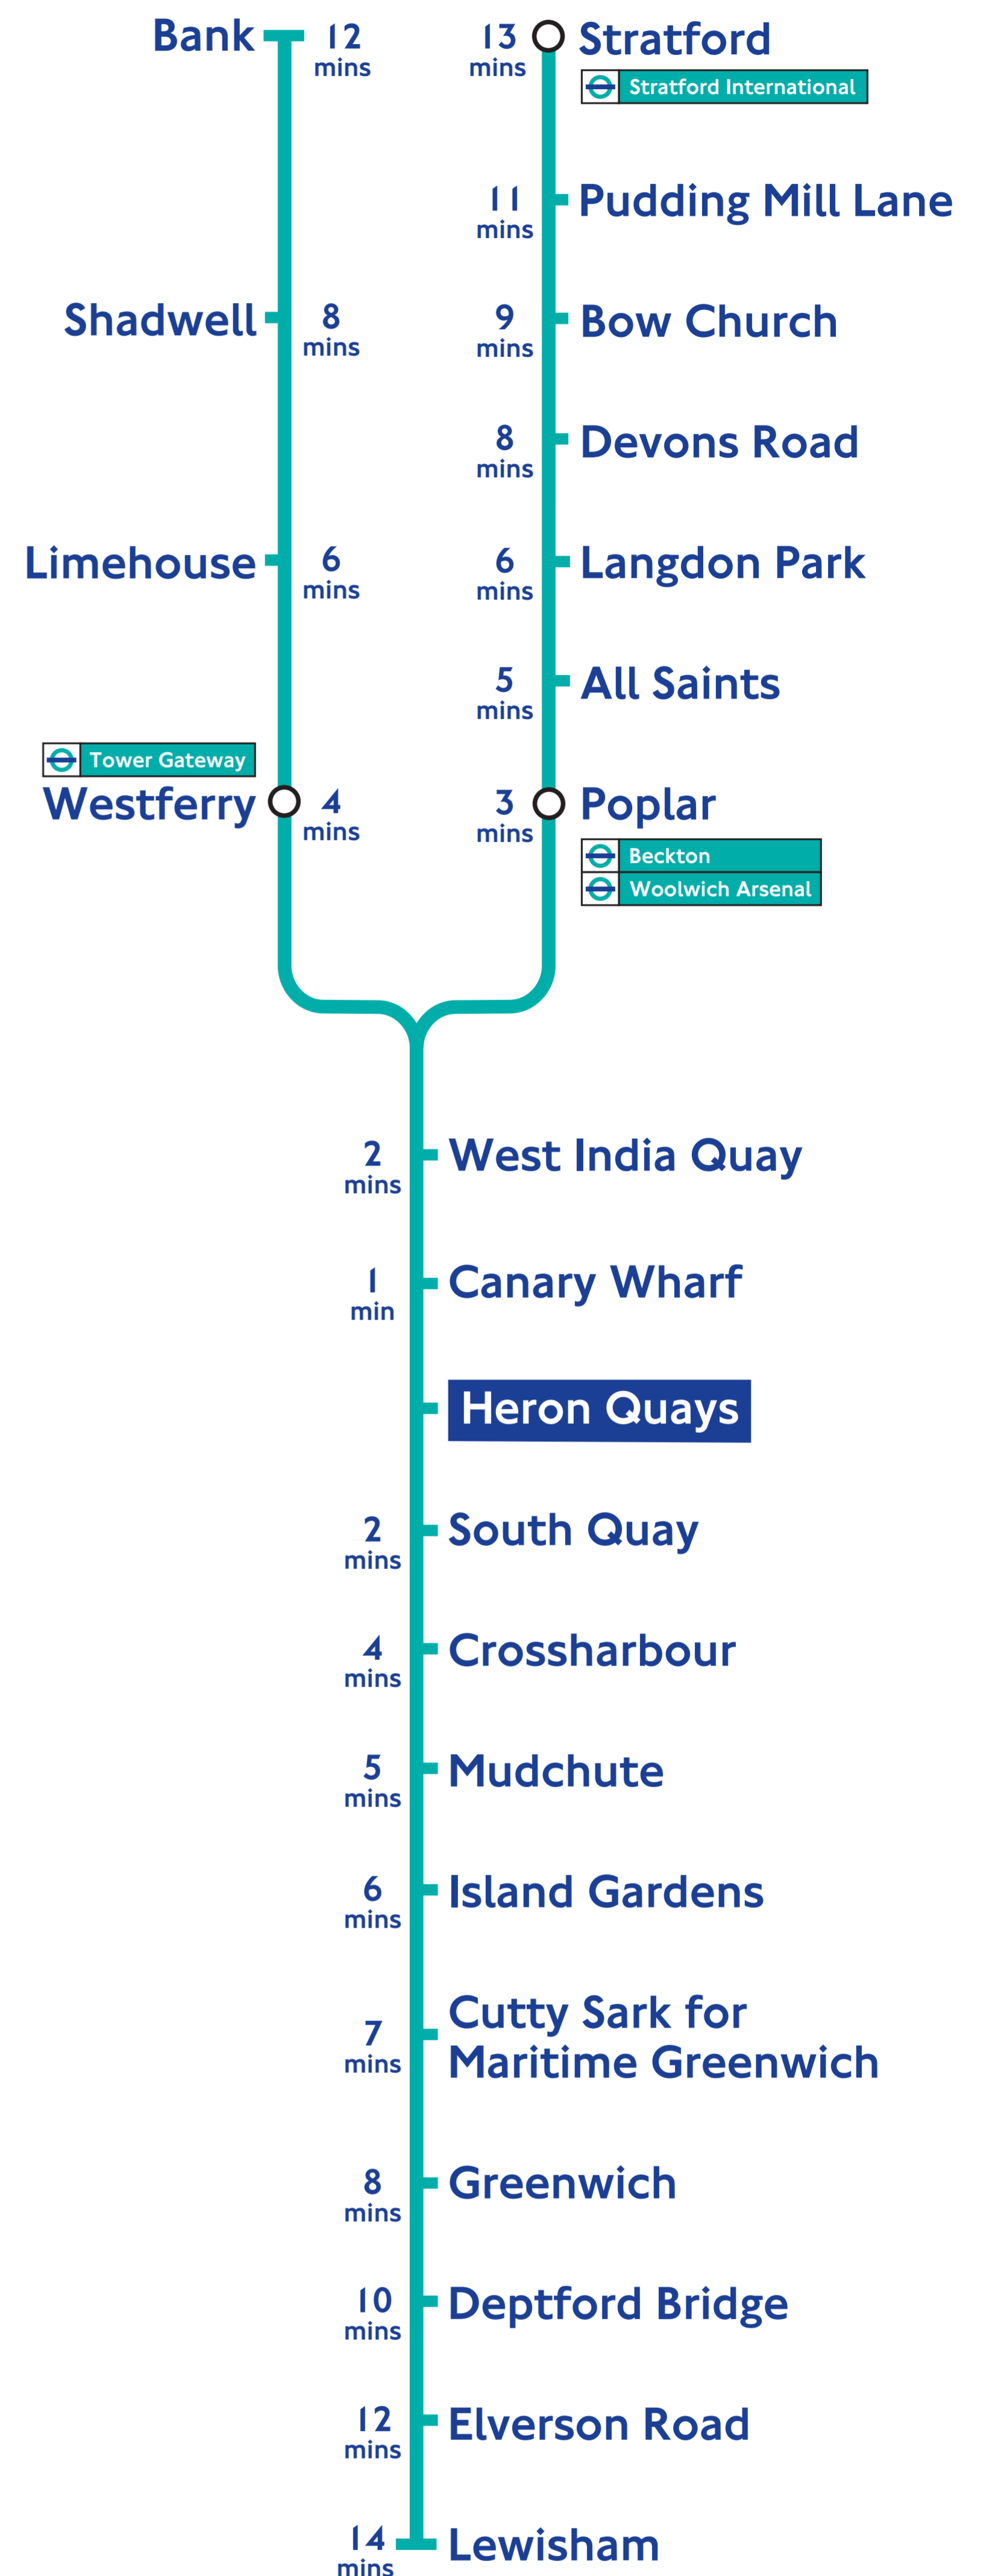

Trains from Heron Quays

Platform 1 To Lewisham

First train 0512 (Sundays **0642**)

Last train 0042 (Sundays **2342**)

Trains run every **4-10** minutes

Platform 2 To Bank

First train 0533 (Sundays **0703**)

Last train 0033 (Sundays **2333**)

Trains run every **4-10** minutes

Last train to **Canary Wharf** runs at **0043** (Sundays **2343**)

Platform 2 To Canary Wharf and Stratford

First train 0533 (Sundays **0703**)

Last train 0033 (Sundays **2333**)

Trains run every **6-10** minutes*

* Through trains run during Monday to Friday morning peak hours.
Change at Canary Wharf at other times.

For further details of frequencies visit www.dlr.co.uk

To view this timetable at a larger size or to print a copy visit our website at www.dlr.co.uk
Information supplied in good faith and correct at time of going to print. From time to time services may have to be modified in part or whole or withdrawn according to changing circumstances.
Serco Docklands, Castor Lane, London E14 0DS

Average journey times of through trains from this station

For further information:

- 24 hour travel information, 0843 222 1234
  You pay no more than 5p per minute if calling from a BT landline. There may be a connection charge. Charges from mobiles or other landline providers may vary.
- Mobile website: www.dlr.co.uk/mobile for live DLR travel information on your mobile phone
- Assistance in the event of a lift failure, 020 7363 9777
- Textphone, 020 7093 0999

January 2012

Website
www.dlr.co.uk

Answerphone outside office hours
020 7363 9700