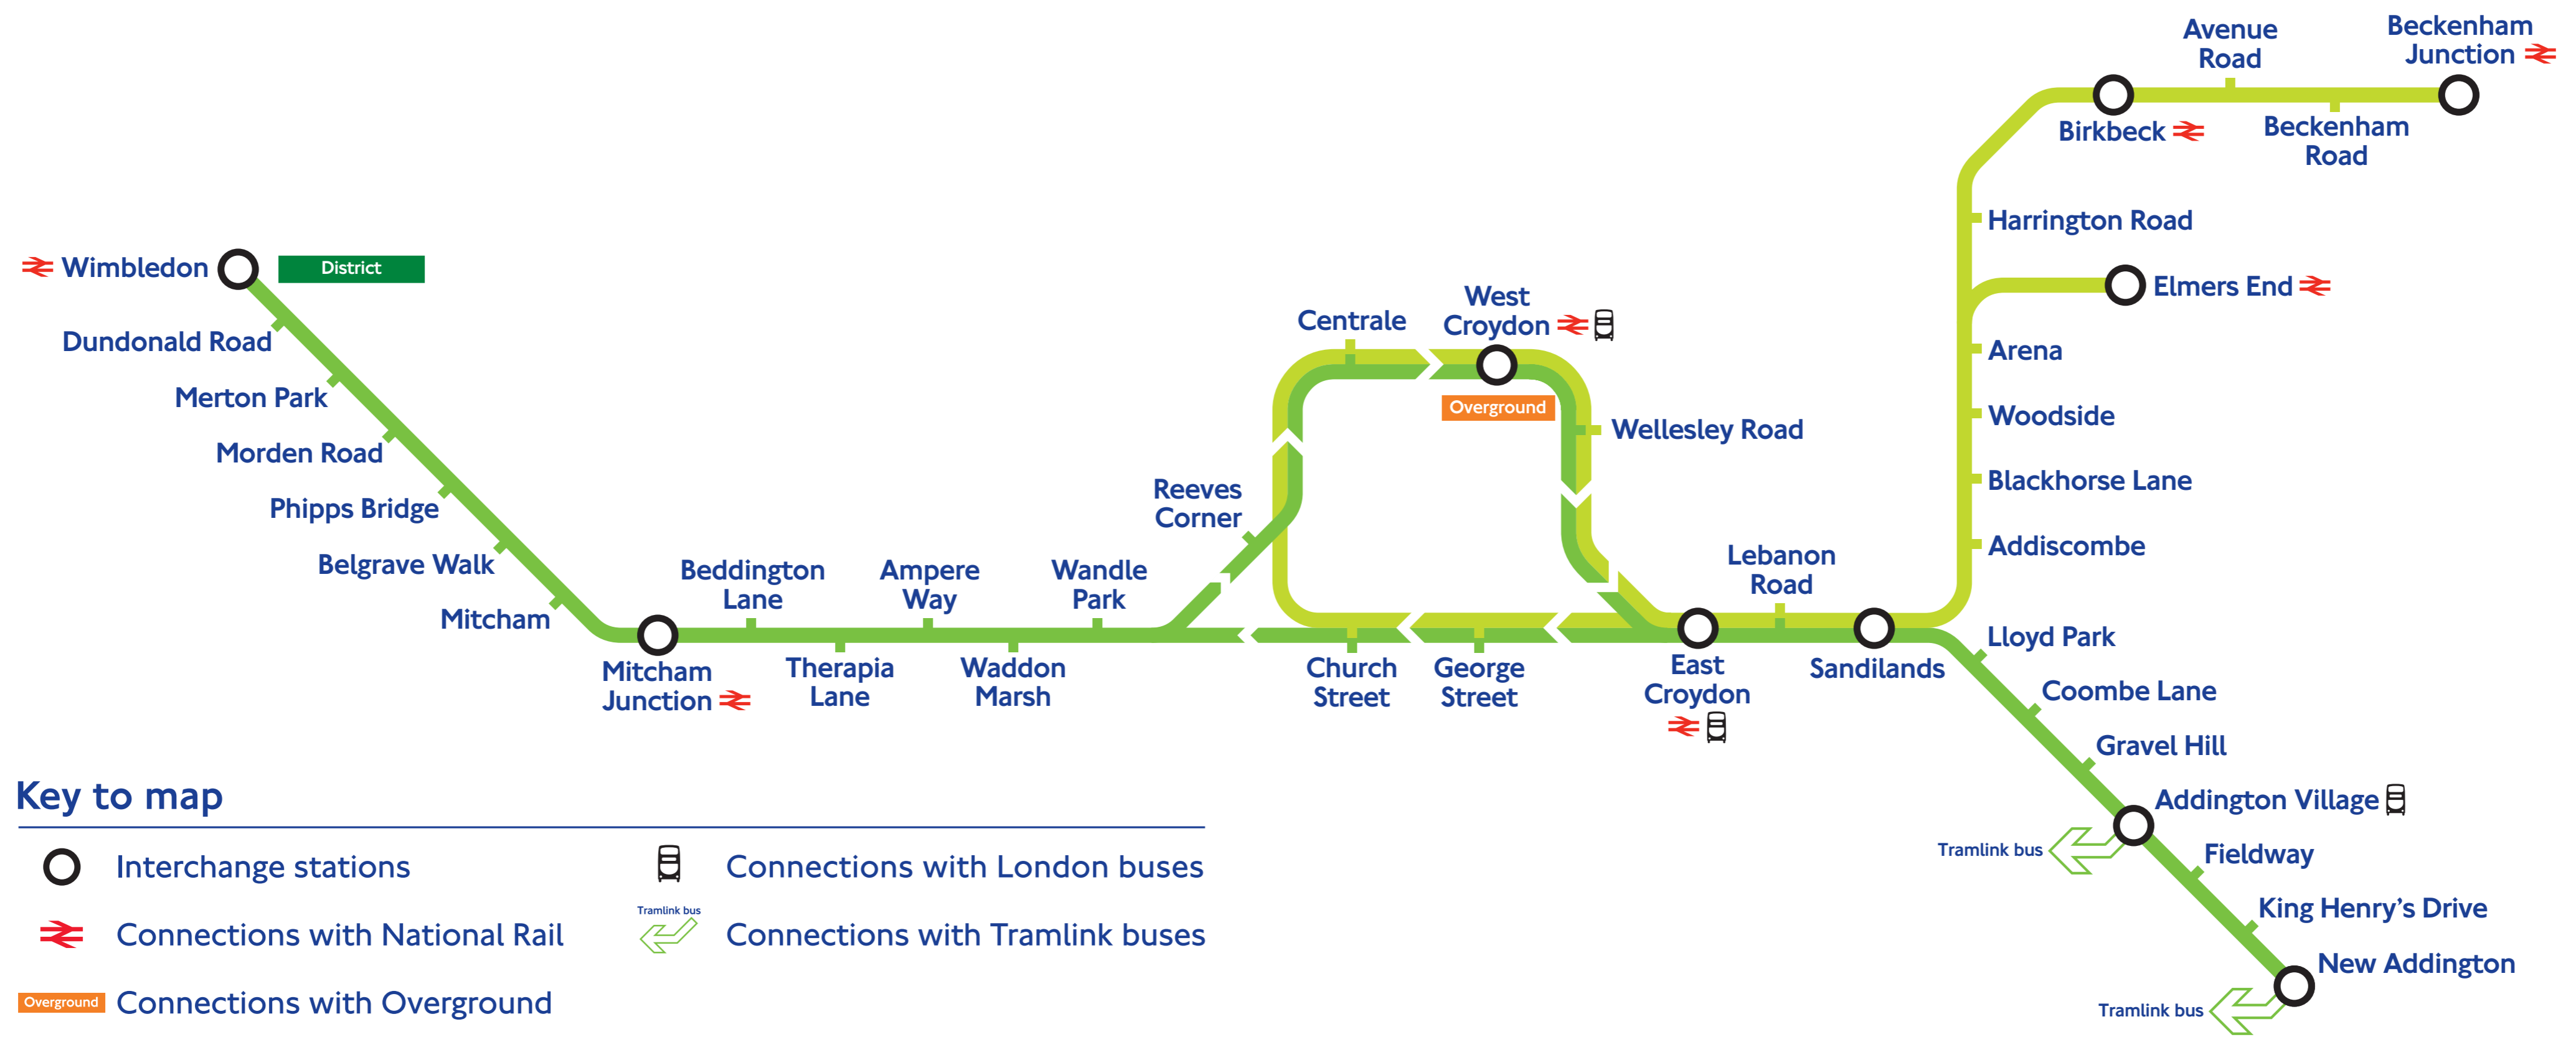

London Tramlink timetable information

Gravel Hill

Timetable

Gravel Hill to Wimbledon

	First	Morning service							Peak service				Evening service							
Monday to Friday	0457	0517	0537	0557	0612	0627	0639		0650	then every 7/8 mins until	2030	2045	then at 00, 15, 30, 45 mins past until	2400	0015T	0030T	0045T	0100T	0115T	
Saturday	0457	0517	0537	0557	0617	then at 32, 47, 02, 17 mins past until		0817	0827	then every 7/8 mins until	1750	1800	1815	then at 30, 45, 00, 15 mins past until	2400	0015T	0030T	0045T	0100T	0115T
Sunday	0645								0700	then at 15, 30, 45, 00 mins past until					2400	0015T	0030T	0045T	0100T	0115T

Additional journeys to Therapia Lane only: Mon-Fri - 2038, 2053, 2108, 2123, 2138, 2153
Sat - 1807, 1819, 1834, 1849, 1908, 1923

T = Therapia Lane only.

Gravel Hill to New Addington

	First	Morning service							Peak service				Evening service												
Monday to Friday	0439	0459	0519	0536	0554	0607	0616	0629	0636	0643	0650	0656	0708	0716	0723		0731	then every 7/8 mins until	2141	2156	then at 11, 26, 41, 56 mins past until	0056			
Saturday	0439	0459	0519	0539	0559	0612	0616	0636	0656	0712	0716	0736	0756	then every 7/12 mins until			0852	then every 7/8 mins until	1838	1847	1856	1903	1911	then at 26, 41, 56, 11 mins past until	0056
Sunday	0626																0641	then at 56, 11, 26, 41 mins past until				0056			

Tram network frequencies

From	To	Approximate journey time	Peak periods Frequency Mon - Fri: 0730 hrs - 1850 hrs Saturday: 0900 hrs - 1750 hrs	Off-peak periods Frequency Mon - Fri: after 1850 hrs Saturday: before 0900 and after 1750 hrs Sunday: all day	First tram		Last tram (everyday)	
					Monday - Saturday	Sunday	Depart	Arrive
Elmers End	West Croydon	15 mins	12 mins	15 mins	0451	0721	0021T	0039
West Croydon	Elmers End	16 mins	12 mins	15 mins	0429	0659	0044	0059
Beckenham Junction	West Croydon	22 mins	12 mins	15 mins	0535	0720	0020T	0044
West Croydon	Beckenham Junction	24 mins	12 mins	15 mins	0509	0654	0039	0101
New Addington	Wimbledon	43 mins	7/8 mins Δ	15 mins♦	0450	0638*	2353†	0035
Wimbledon	New Addington	45 mins	7/8 mins Δ	15 mins♦	0539*	0719*	0019†	0103

Times shown above are a guide only. Please see timetable leaflet or departure times posters at each stop for full details.
♦ New Addington to Wimbledon and Wimbledon to New Addington is 20 minutes before 0600 Monday - Saturday.
T Later trams run to Therapia Lane and do not serve Centrale and West Croydon. * Earlier trams start from Therapia Lane. † Later trams run to Therapia Lane only.
The services from Elmers End and Beckenham Junction to/from West Croydon each run every 10 minutes 0700-0930 Monday-Friday.
Δ Until 2100 Monday - Friday.