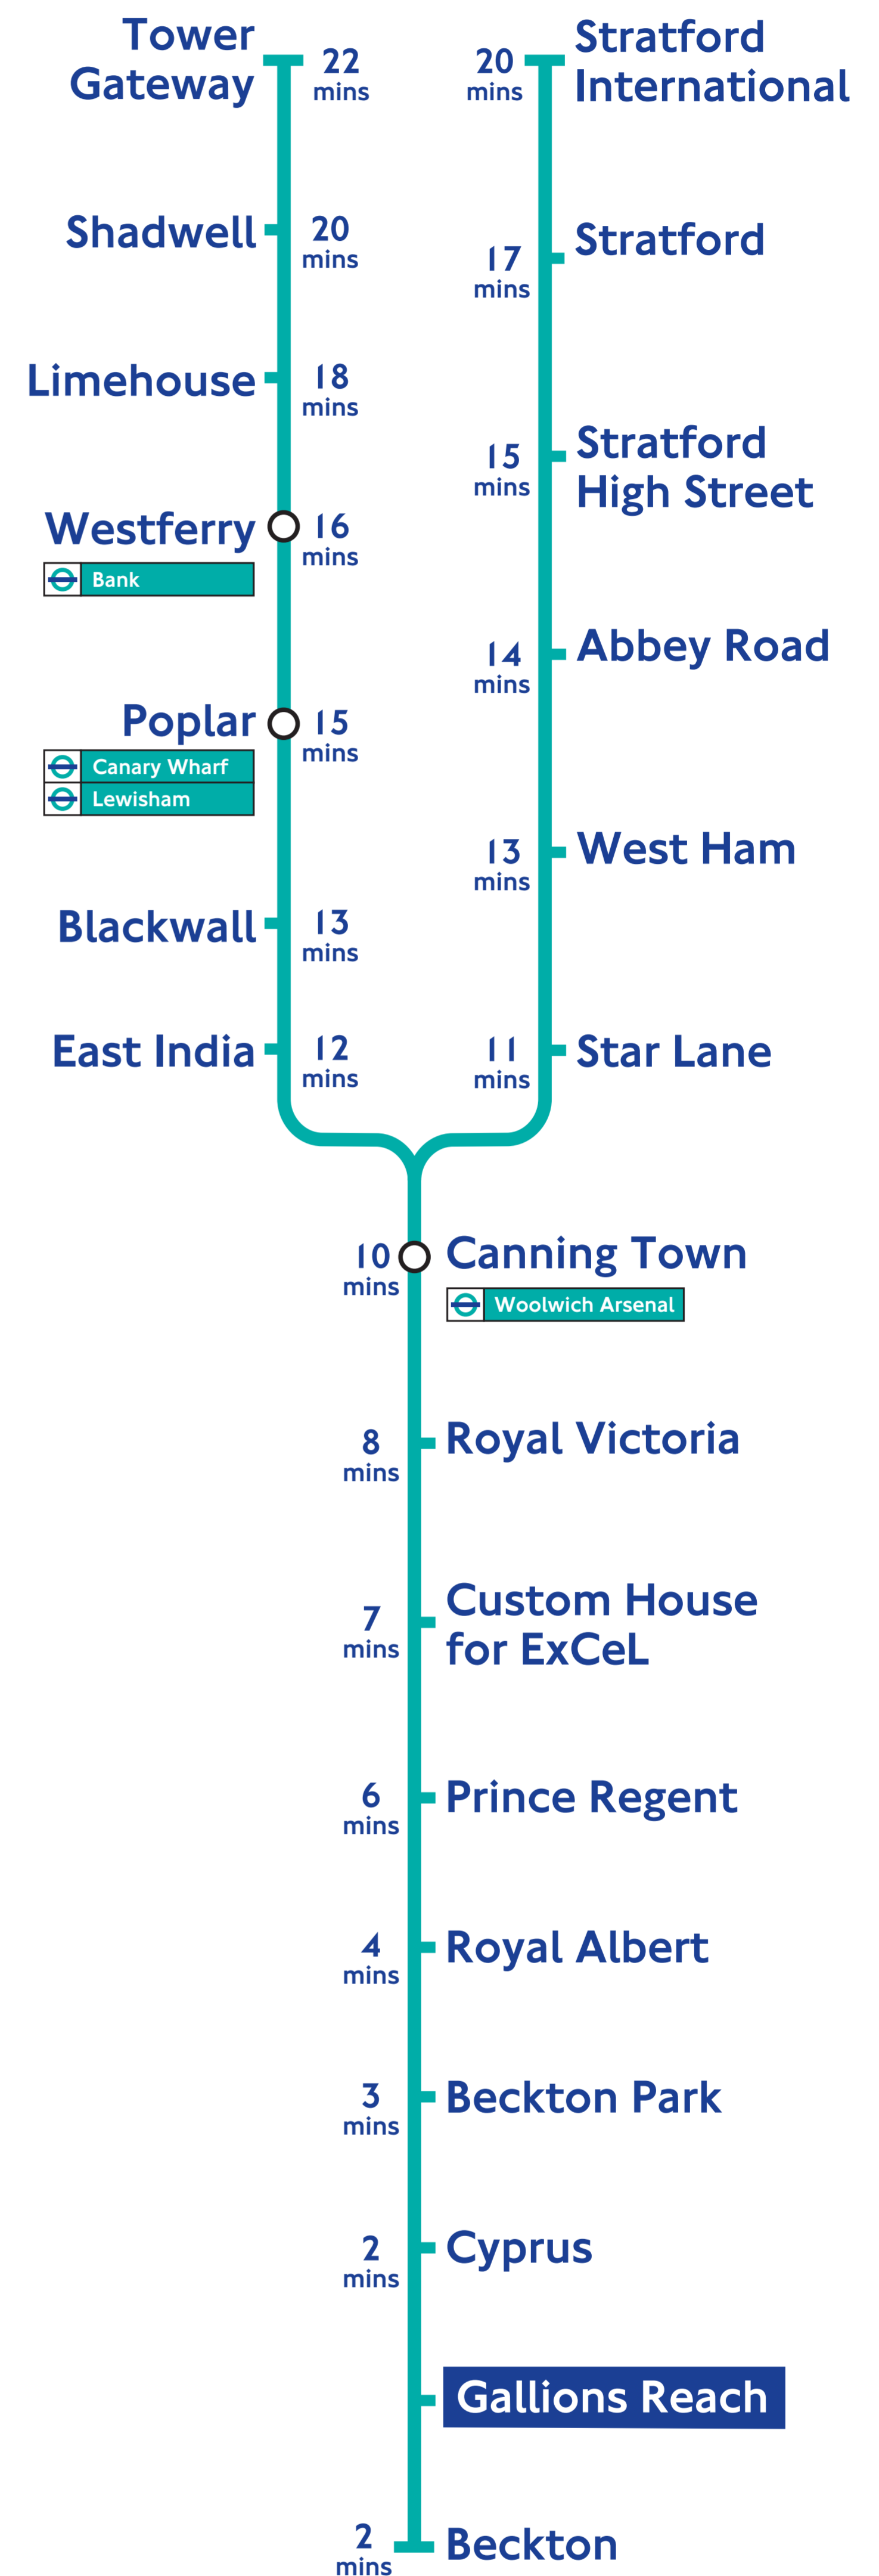

Docklands Light Railway

Trains from Gallions Reach

Platform 1 To Beckton

First train 0534 (Sundays **0704**)

Last train 0104 (Sundays **0004**)

Trains run every **5-10** minutes

Platform 2 To Tower Gateway

First train 0506 (Sundays **0636**)

Last train 0036 (Sundays **2336**)

Trains run every **8-10** minutes

Platform 2 To Stratford International

First train 0508 (Saturdays **0511**,
Sundays **0642**)

Last train 0030 (Sundays **2332**)

Trains run every **10** minutes

Through trains run to Stratford International during Monday to Friday off-peak times and at weekends every 10 minutes.
If no through train is shown take the first train and change at Canning Town.

For further details of frequencies visit www.dlr.co.uk

Average journey times of through trains from this station

For further information:

- 24 hour travel information, 0843 222 1234
You pay no more than 5p per minute if calling from a BT landline. There may be a connection charge. Charges from mobiles or other landline providers may vary.
- Mobile website: www.dlr.co.uk/mobile for live DLR travel information on your mobile phone
- Assistance in the event of a lift failure, 020 7363 9777
- Textphone, 020 7093 0999