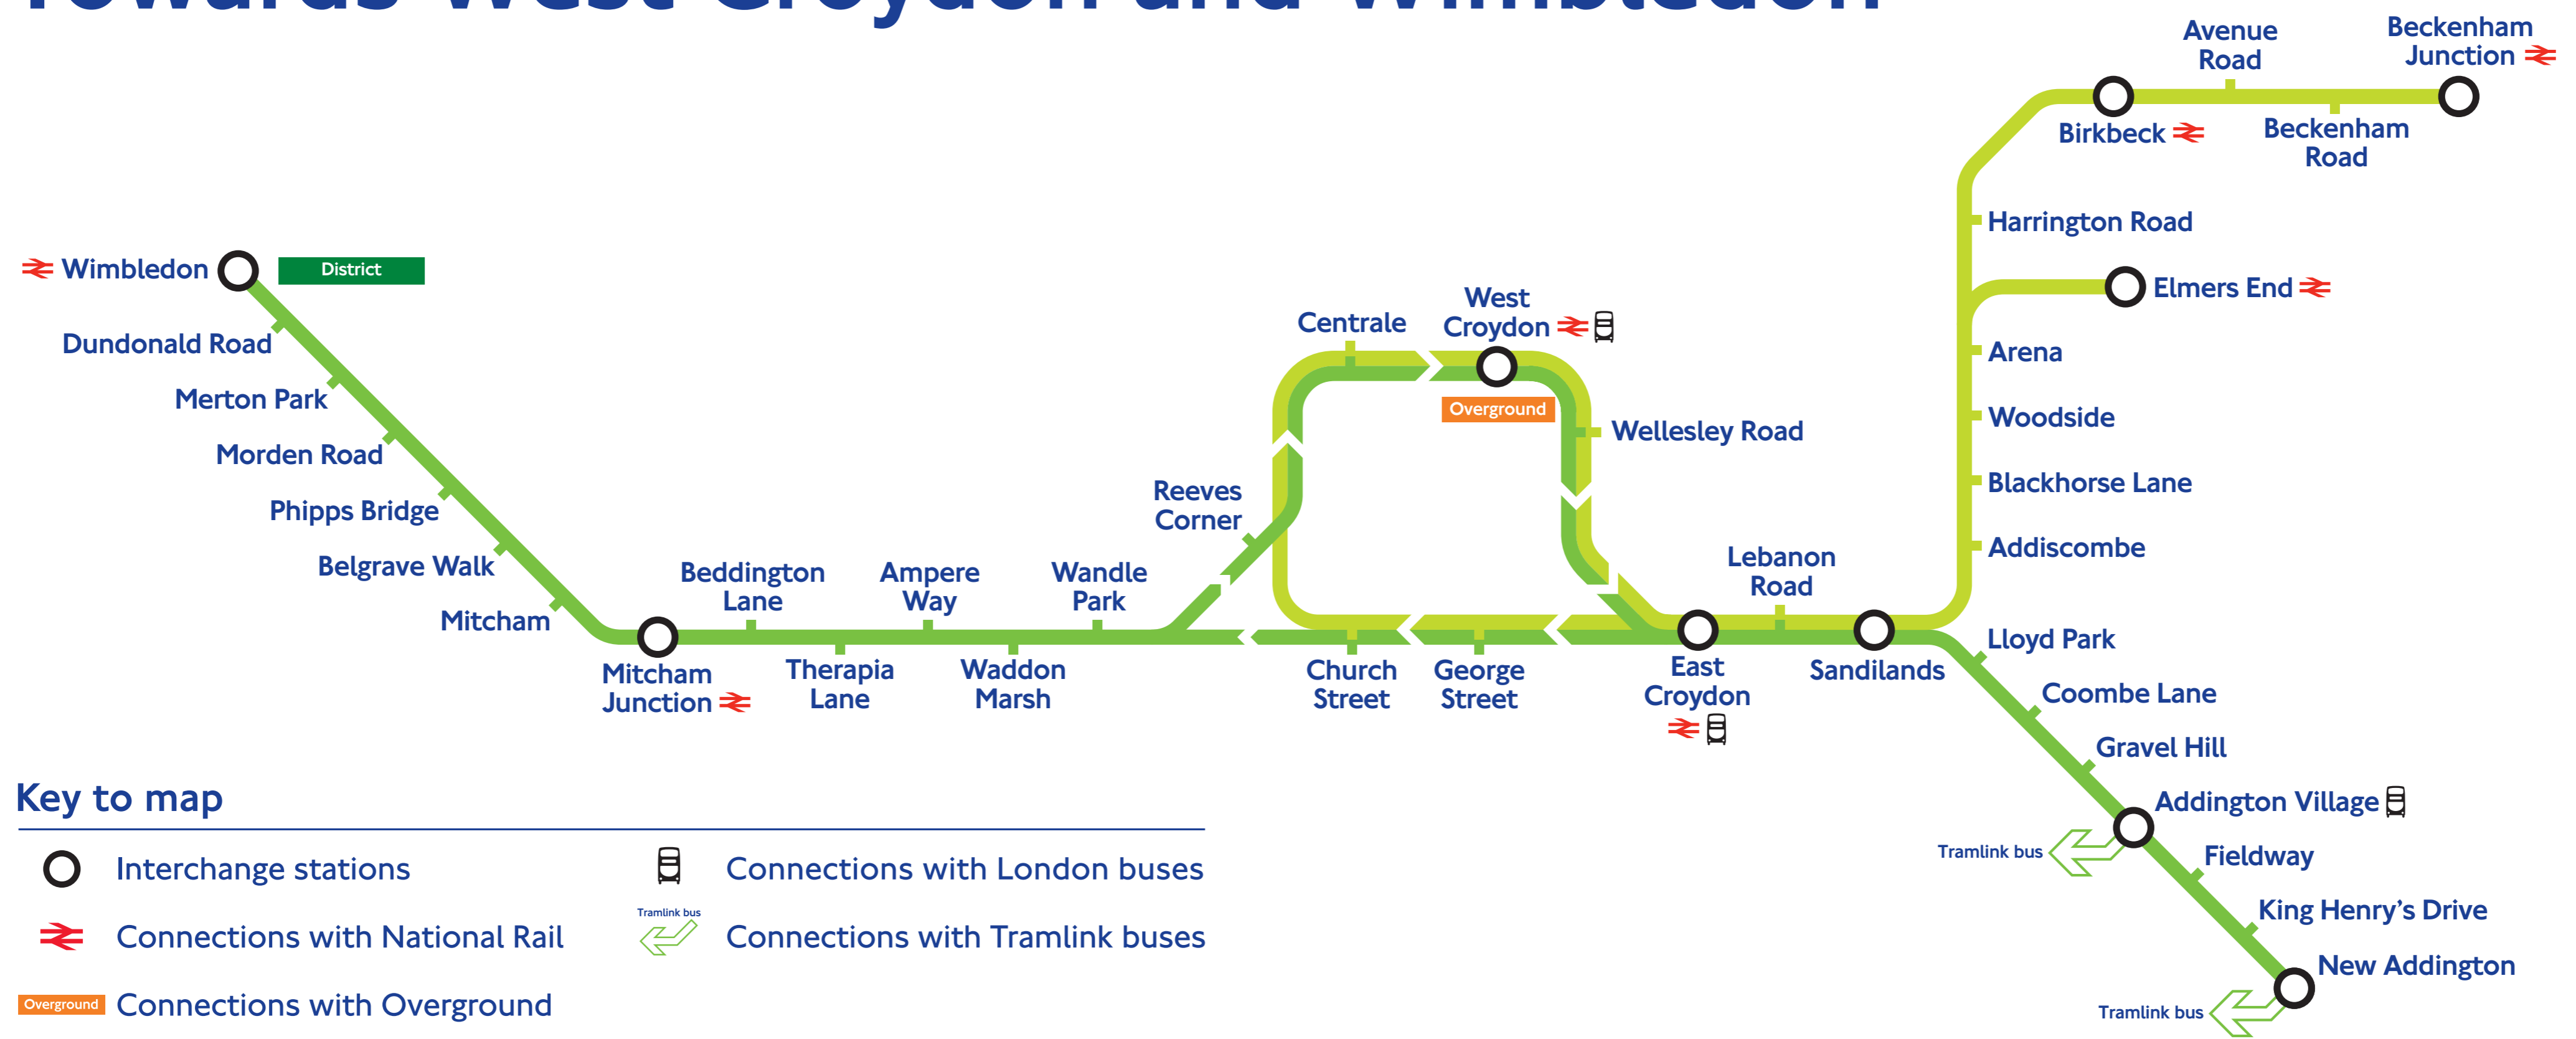

London Tramlink timetable information

East Croydon

Towards West Croydon and Wimbledon

Timetable

East Croydon to Wimbledon																				
	First	Morning service						Peak service			Evening service									
Monday to Friday	0508	0528	0548	0608	0623	0638	0650	0701	then every 7/8 mins until	2041	2056	then at 11, 26, 41, 56 mins past until	0011	0026T	0041T	0056T	0111T	0126T		
Saturday	0508	0528	0548	0608	0628	then at 43, 58, 13, 28 mins past until		0828	0838	then every 7/8 mins until	1801	1811	then at 26, 41, 56, 11 mins past until	0011	0026T	0041T	0056T	0111T	0126T	
Sunday	0656							0711	then at 26, 41, 56, 11 mins past until						0011	0026T	0041T	0056T	0111T	0126T

Additional journeys to Therapia Lane only: Mon-Fri - 2049, 2104, 2119, 2134, 2149, 2204
Sat - 1818, 1830, 1845, 1900, 1919, 1934 T = runs to Therapia Lane and does not serve Centrale or West Croydon.

East Croydon to West Croydon																									
	First	Morning service						Peak service					Evening service												
Monday to Friday	0502	0532	0552	0558	0607	0616	0623	0634	0638	then every 6 mins until	1851	1857	1907	1909	1920	1922	then about every 5/10 mins until	0032	0037	0047T	0052T	0102T	0107T	0117T	0122T
Saturday	0502	0532	0552	then about every 5/10 mins until			0824	0833	then every 6 mins until	1751	1757	1807	1809	1820	1822	then about every 5/10 mins until	0032	0037	0047T	0052T	0102T	0107T	0117T	0122T	
Sunday	0732	0737							0747	then about every 5/10 mins until								0032	0037	0047T	0052T	0102T	0107T	0117T	0122T