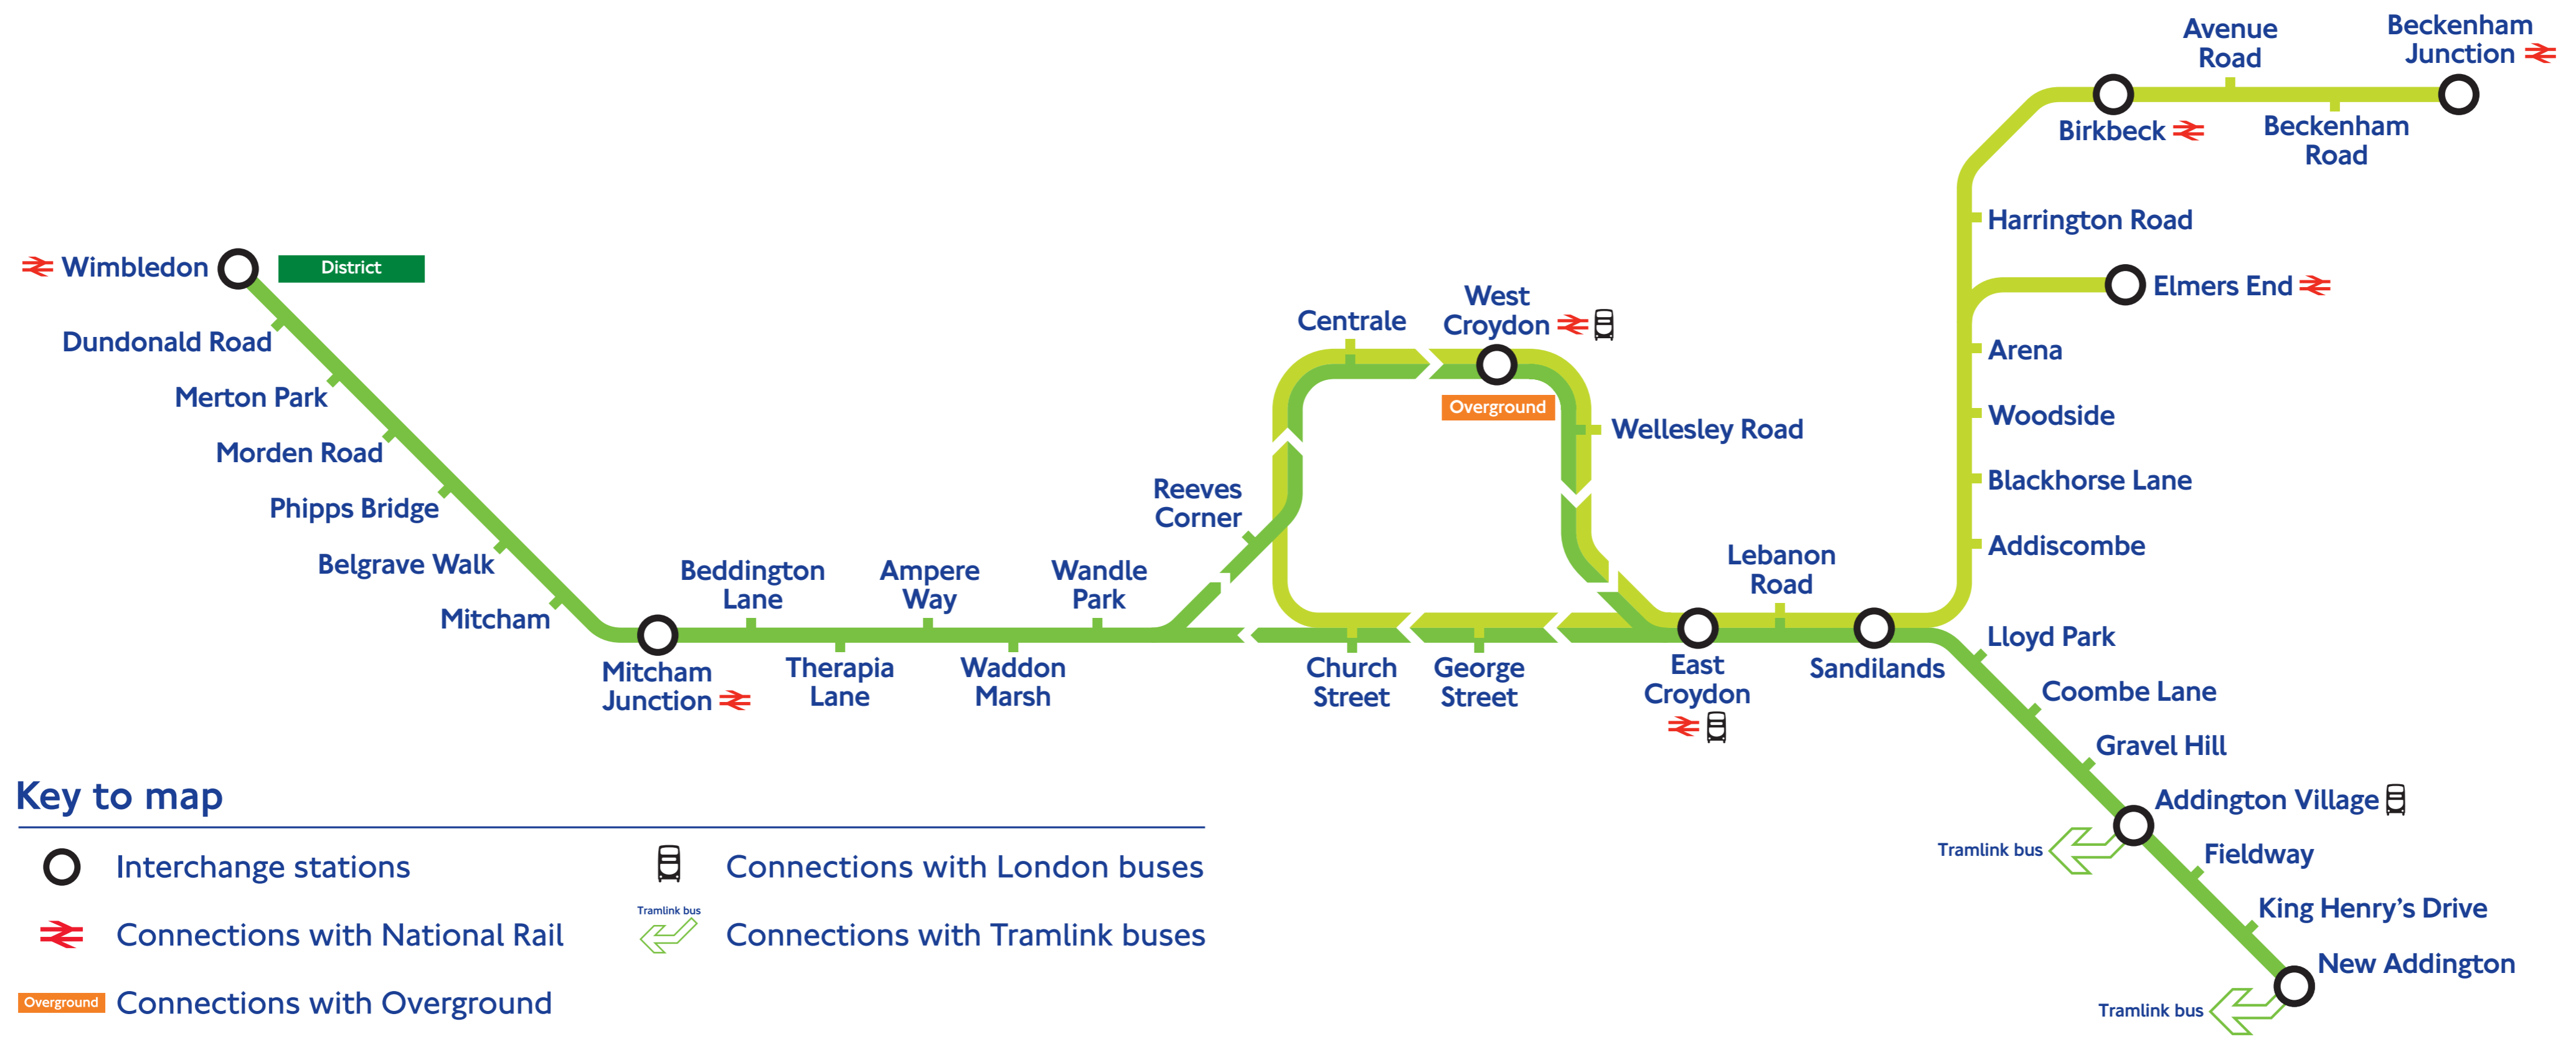

London Tramlink timetable information

Dundonald Road

Key to map

- Interchange stations
- Connections with National Rail
- Connections with Overground
- Connections with London buses
- Connections with Tramlink buses

Timetable

Dundonald Road to Wimbledon

	First	Morning service										Peak service				Evening service					
Monday to Friday	0531	0551	0611	0631	0646	0654	0701	0708	0714			0725	then every 7/8 mins until		2104	2119	then at 34, 49, 04, 19 mins past until			0034	
Saturday	0531	0551	0611	0631	0651	0706	0721	0736	0751	0806	then every 7/10 mins until		0902	then every 7/8 mins until		1825	1835	then at 49, 04, 19, 34 mins past until			0034
Sunday	0704											0719	then at 34, 49, 04, 19 mins past until				0034				

Dundonald Road to New Addington

	First	Morning service										Peak service				Evening service									
Monday to Friday	0540	0600	0620	0640								0654	then every 7/8 mins until		2105		2120	then at 35, 50, 05, 20 mins past until			0020	0035T	0050T		
Saturday	0540	0600	0620	0640	0700	0720	0735	0750	0805			0816	then every 7/8 mins until		1801	1810	1819	1827	1835	then at 50, 05, 20, 35 mins past until			0020	0035T	0050T
Sunday	0720											0735	then at 50, 05, 20, 35 mins past until				0020	0035T	0050T						

T = Therapia Lane only.

Tram network frequencies

From	To	Approximate journey time	Peak periods Frequency Mon - Fri: 0730 hrs - 1850 hrs Saturday: 0900 hrs - 1750 hrs	Off-peak periods Frequency Mon - Fri: after 1850 hrs Saturday: before 0900 and after 1750 hrs Sunday: all day	First tram		Last tram (everyday)	
					Monday - Saturday	Sunday	Depart	Arrive
Elmers End	West Croydon	15 mins	12 mins	15 mins	0451	0721	0021T	0039
West Croydon	Elmers End	16 mins	12 mins	15 mins	0429	0659	0044	0059
Beckenham Junction	West Croydon	22 mins	12 mins	15 mins	0535	0720	0020T	0044
West Croydon	Beckenham Junction	24 mins	12 mins	15 mins	0509	0654	0039	0101
New Addington	Wimbledon	43 mins	7/8 mins Δ	15 mins♦	0450	0638*	2353†	0035
Wimbledon	New Addington	45 mins	7/8 mins Δ	15 mins♦	0539*	0719*	0019†	0103

Times shown above are a guide only. Please see timetable leaflet or departure times posters at each stop for full details.
♦ New Addington to Wimbledon and Wimbledon to New Addington is 20 minutes before 0600 Monday - Saturday.
† Later trams run to Therapia Lane and do not serve Centrale and West Croydon. * Earlier trams start from Therapia Lane. † Later trams run to Therapia Lane only.
The services from Elmers End and Beckenham Junction to/from West Croydon each run every 10 minutes 0700-0930 Monday-Friday.
Δ Until 2100 Monday - Friday.