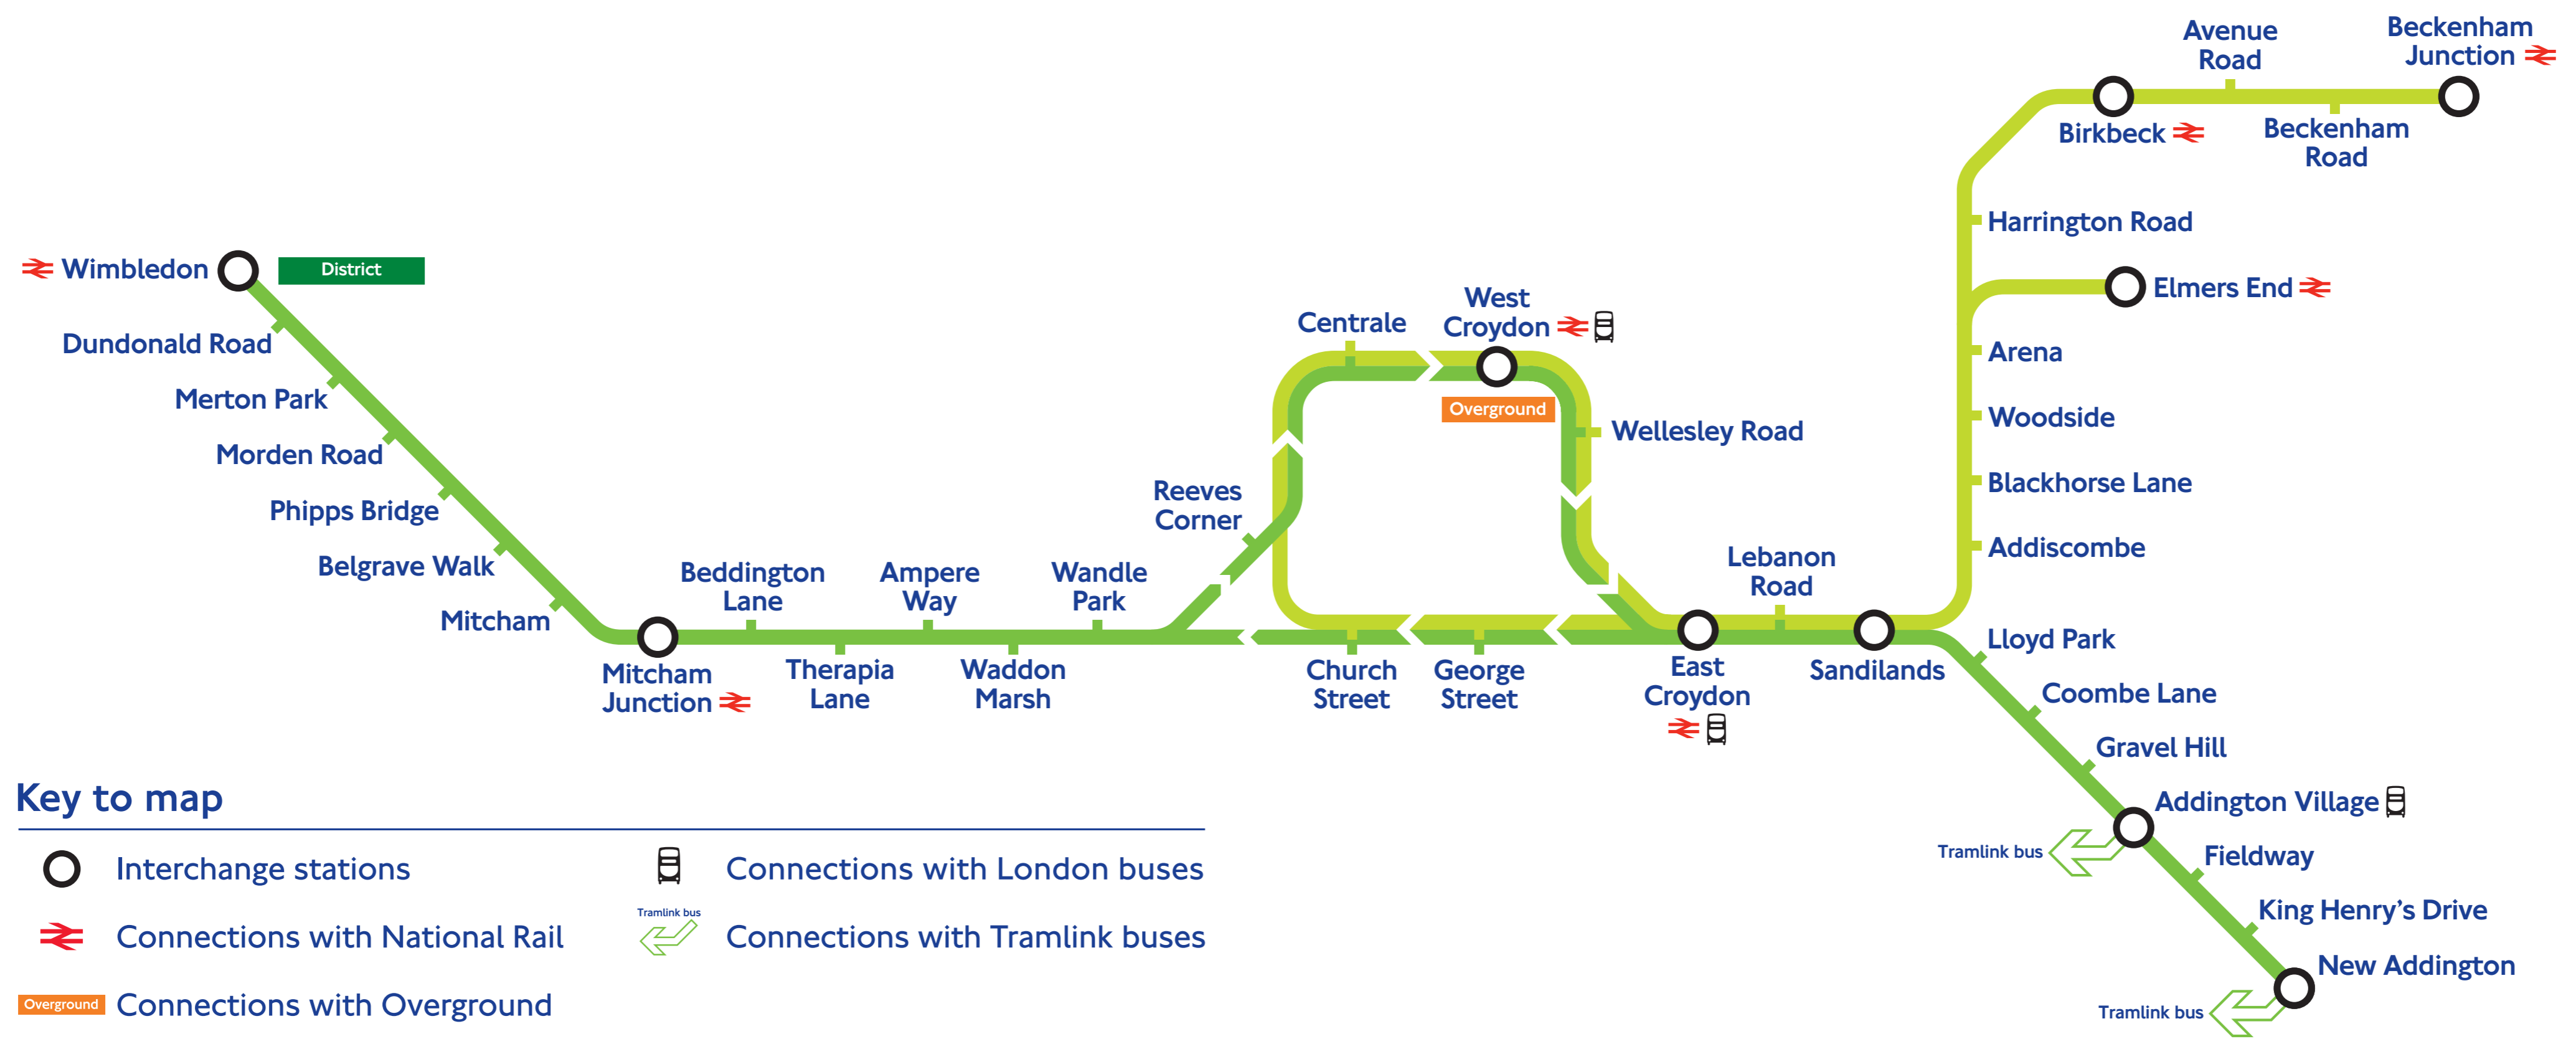

# London Tramlink timetable information

### Key to map

- Interchange stations
- Connections with National Rail
- Connections with Overground
- Connections with London buses
- Connections with Tramlink buses

## Tram network frequencies

From	To	Approximate journey time	Peak periods Frequency Mon - Fri: 0730 hrs - 1850 hrs Saturday: 0900 hrs - 1750 hrs	Off-peak periods Frequency Mon - Fri: after 1850 hrs Saturday: before 0900 and after 1750 hrs Sunday: all day	First tram		Last tram (everyday)	
					Monday - Saturday	Sunday	Depart	Arrive
Elmers End	West Croydon	15 mins	12 mins	15 mins	0451	0721	0021T	0039
West Croydon	Elmers End	16 mins	12 mins	15 mins	0429	0659	0044	0059
Beckenham Junction	West Croydon	22 mins	12 mins	15 mins	0535	0720	0020T	0044
West Croydon	Beckenham Junction	24 mins	12 mins	15 mins	0509	0654	0039	0101
New Addington	Wimbledon	43 mins	7/8 mins Δ	15 mins♦	0450	0638*	2353†	0035
Wimbledon	New Addington	45 mins	7/8 mins Δ	15 mins♦	0539*	0719*	0019†	0103

Times shown above are a guide only. Please see timetable leaflet or departure times posters at each stop for full details.  
 ♦ New Addington to Wimbledon and Wimbledon to New Addington is 20 minutes before 0600 Monday - Saturday.  
 T Later trams run to Therapia Lane and do not serve Centrale and West Croydon. \* Earlier trams start from Therapia Lane. † Later trams run to Therapia Lane only.  
 The services from Elmers End and Beckenham Junction to/from West Croydon each run every 10 minutes 0700-0930 Monday-Friday.  
 Δ Until 2100 Monday - Friday.