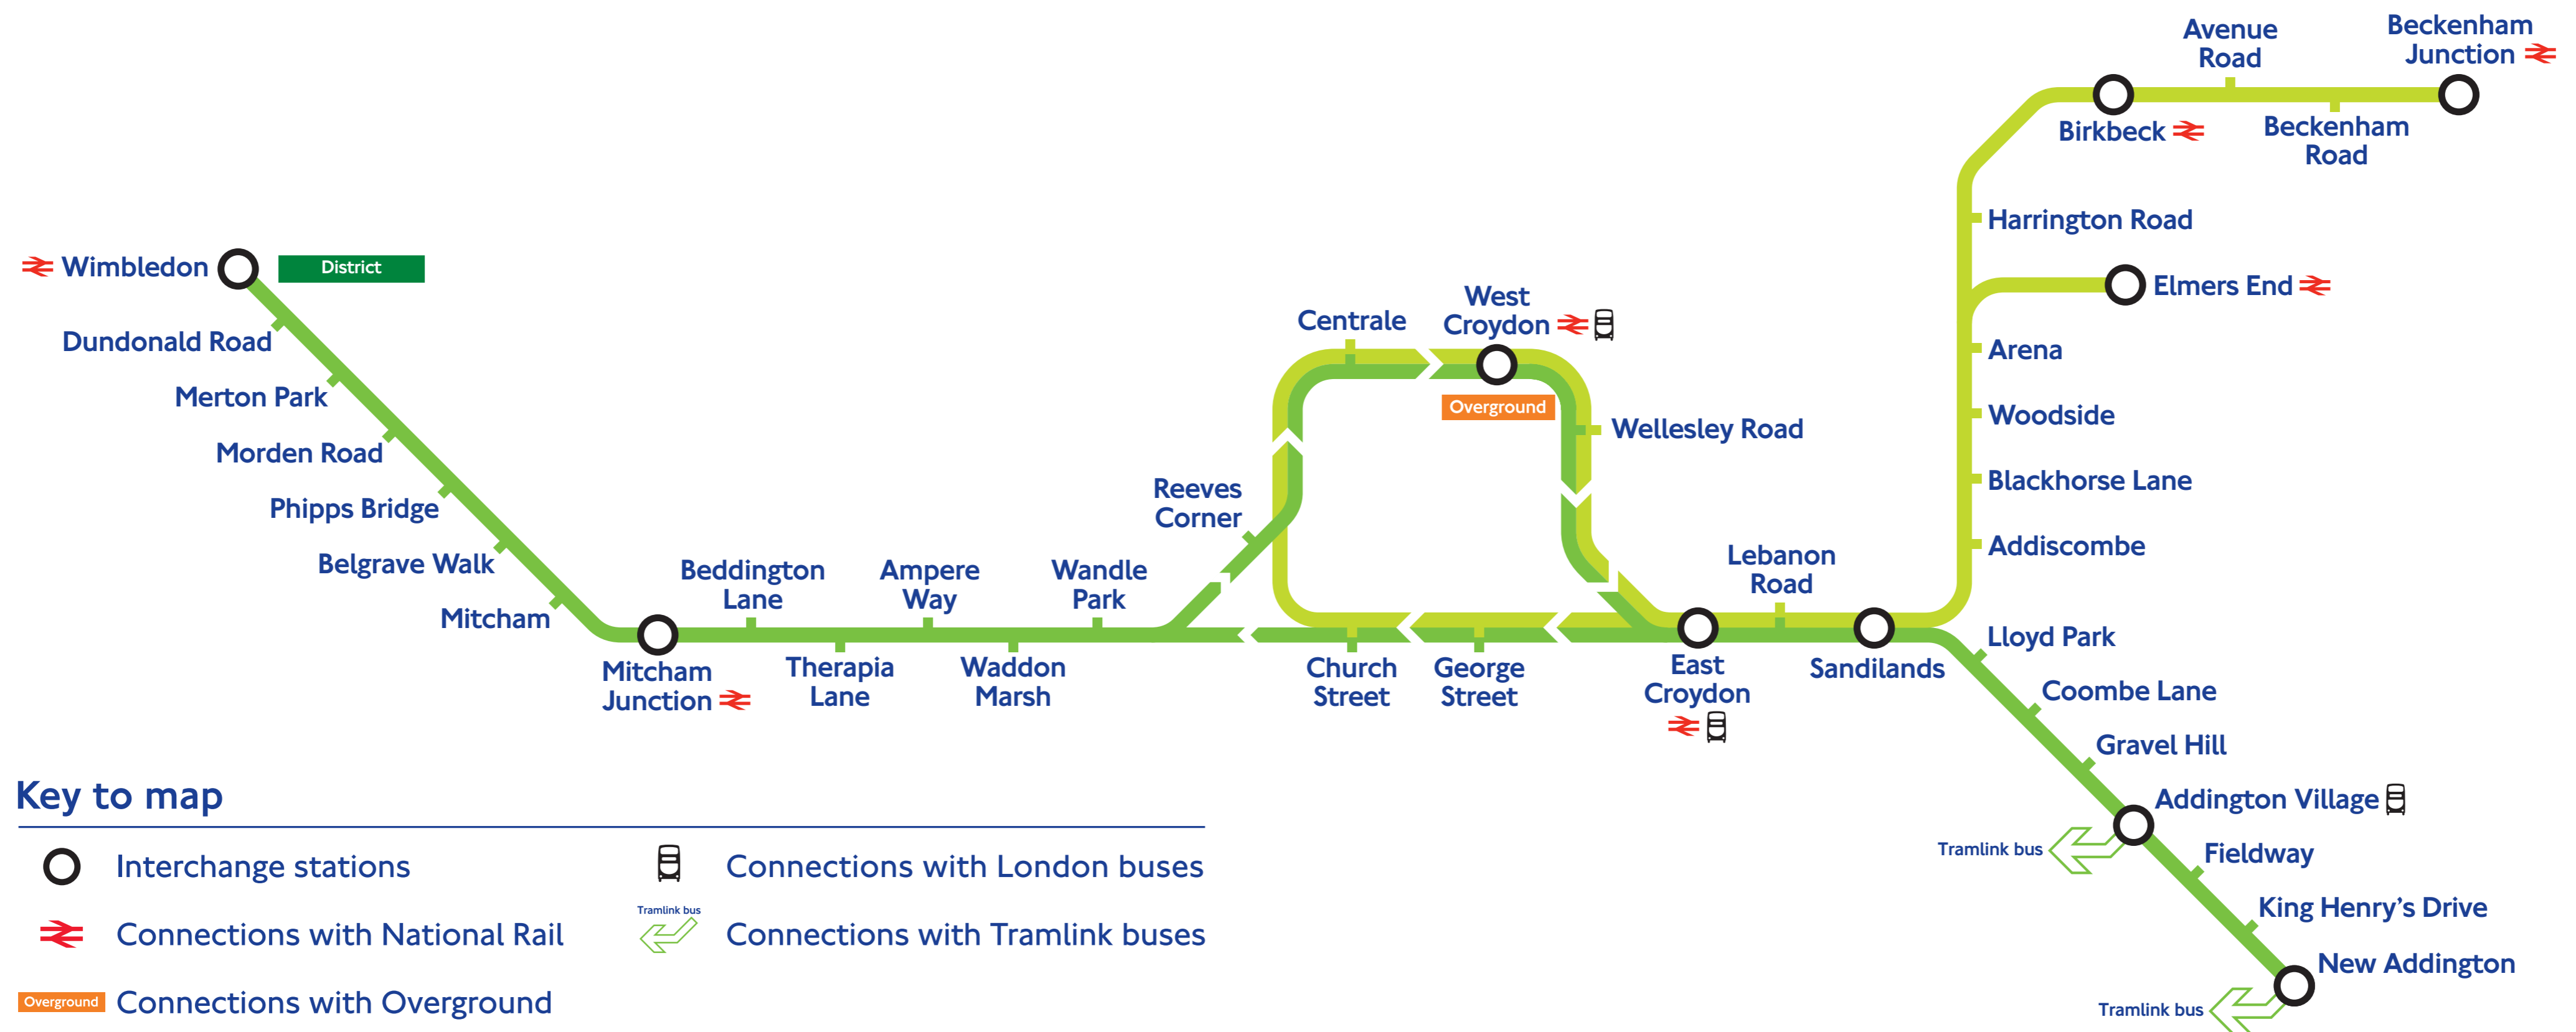

London Tramlink timetable information

Church Street

Timetable

Church Street to Wimbledon

	First	Morning service							Peak service			Evening service							
Monday to Friday	0512	0532	0552	0612	0627	0642	0654		0705	then every 7/8 mins until	2045	2100	then at 15, 30, 45, 00 mins past until	0015	0030T	0045T	0100T	0115T	0130T
Saturday	0512	0532	0552	0612	0632	then at 47, 02, 17, 32 mins past until		0832	0842	then every 7/8 mins until	1805	1815	then at 30, 45, 00, 15 mins past until	0015	0030T	0045T	0100T	0115T	0130T
Sunday	0700								0715	then at 30, 45, 45, 00 mins past until			0015	0030T	0045T	0100T	0115T	0130T	

Additional journeys to Therapia Lane only: Mon-Fri - 2053, 2108, 2123, 2138, 2153, 2208
Sat - 1822, 1831, 1834, 1849, 1904, 1917, 1923, 1938
T = Therapia Lane only.

Church Street to Beckenham Junction

	First	Morning service				Peak service			Evening service				
Monday to Friday	0506	0536	0602	0620		0637	then every 12 mins until	1913	1924	1936	then at 51, 06, 21, 36 mins past until	0036	
Saturday	0506	0536	0606	then at 21, 36, 51, 06 mins past until		0821	0837	then every 12 mins until	1813	1824	1836	then at 51, 06, 21, 36 mins past until	0036
Sunday	0736					0751	then at 06, 21, 36, 51 mins past until					0036	

Times shown above are a guide only. Please see timetable leaflet or departure times posters at each stop for full details.
♦ New Addington to Wimbledon and Wimbledon to New Addington is 20 minutes before 0600 Monday - Saturday.
T Later trams run to Therapia Lane and do not serve Centrale and West Croydon. * Earlier trams start from Therapia Lane. † Later trams run to Therapia Lane only.
Δ Until 2100 Monday - Friday.