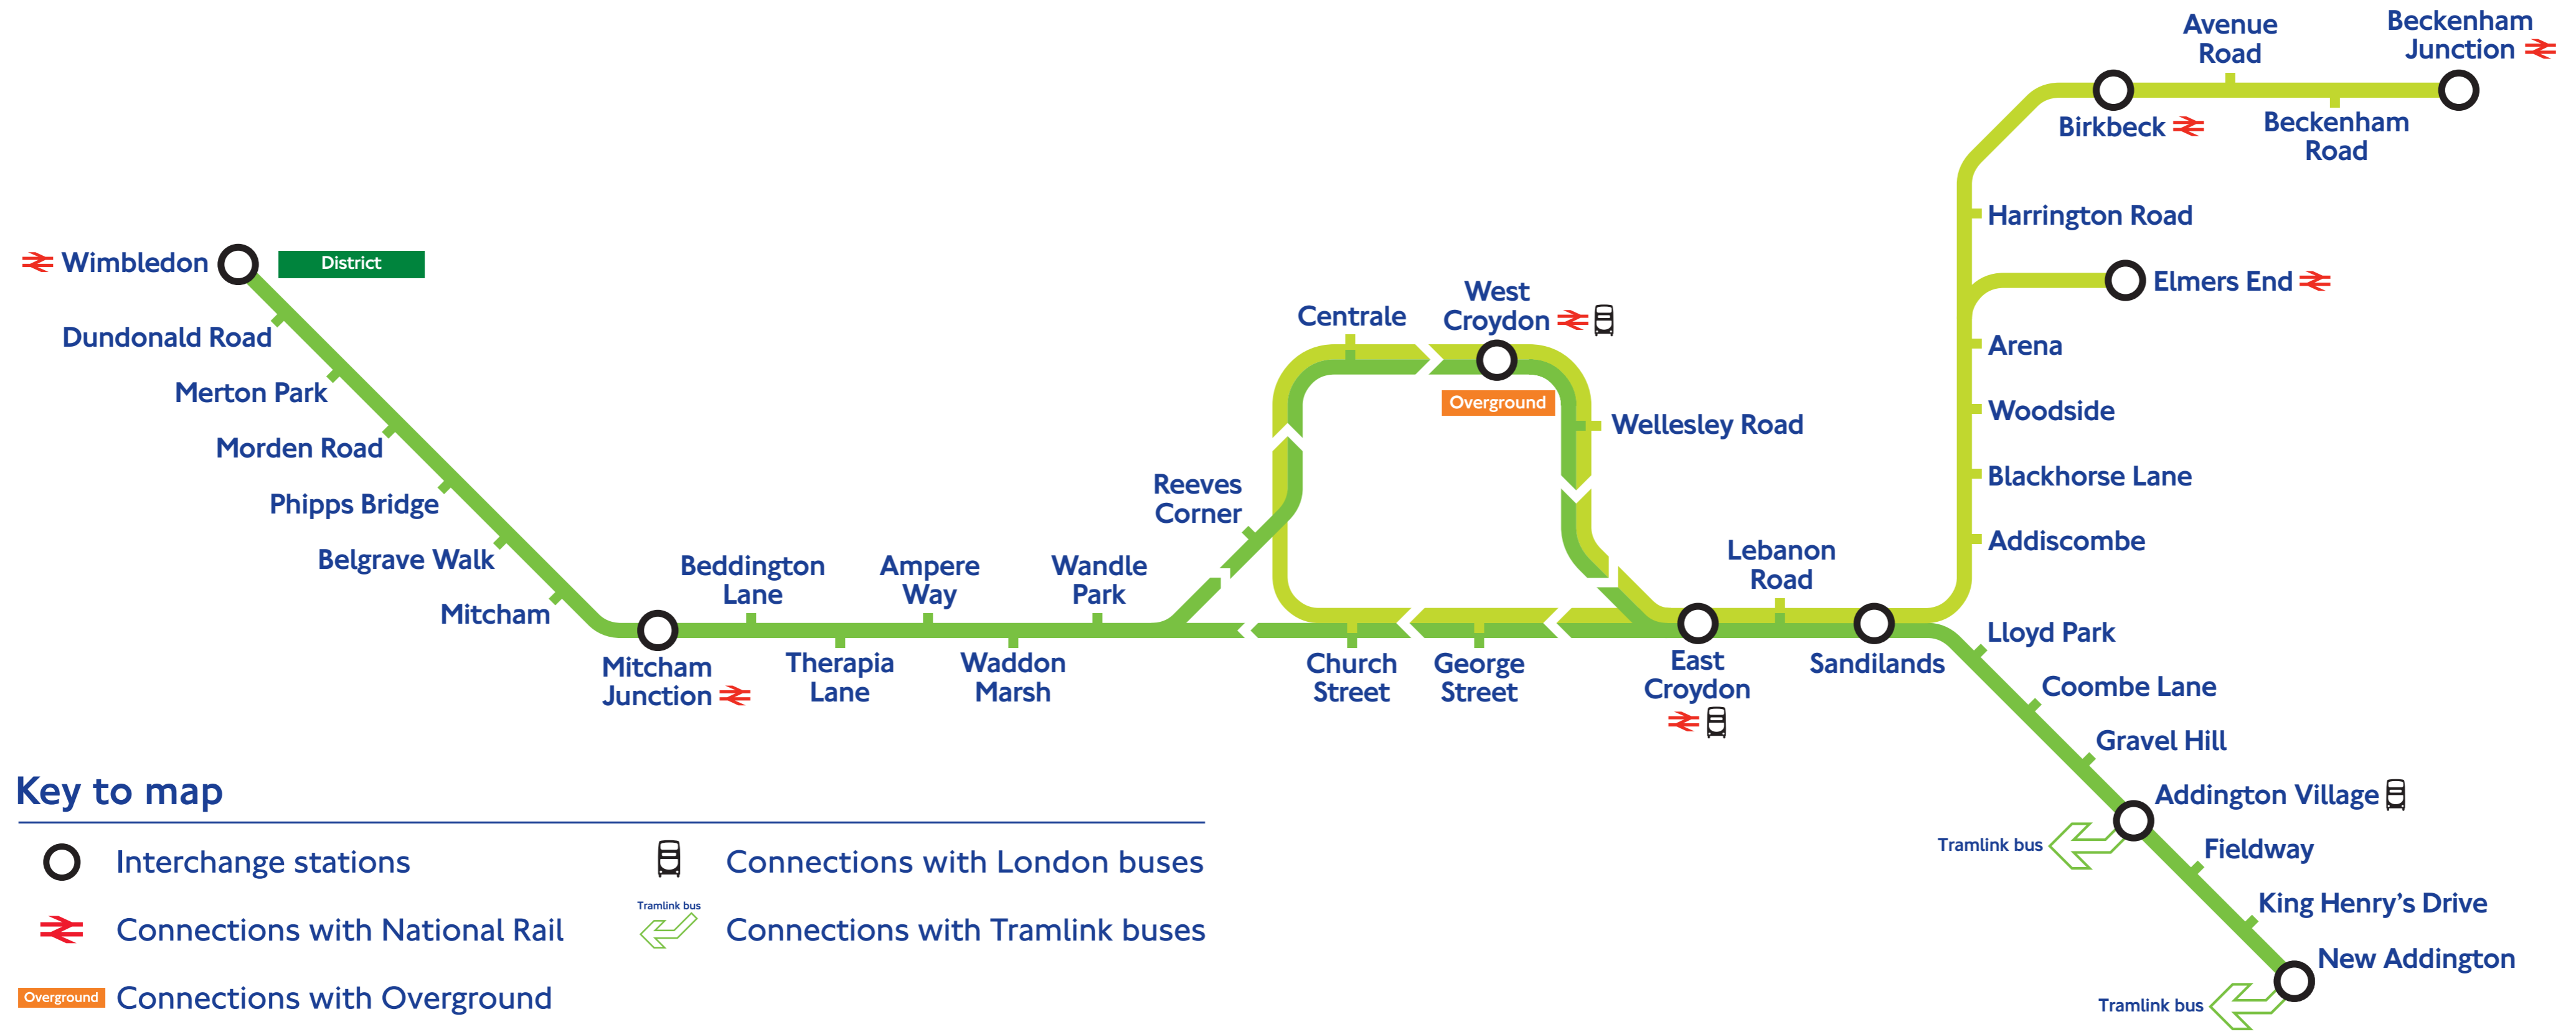

# London Tramlink timetable information

## Centrale

## Tram network frequencies

From	To	Approximate journey time	Peak periods Frequency Mon - Fri: 0730 hrs - 1850 hrs Saturday: 0900 hrs - 1750 hrs	Off-peak periods Frequency Mon - Fri: after 1850 hrs Saturday: before 0900 and after 1750 hrs Sunday: all day	First tram		Last tram (everyday)	
					Monday - Saturday	Sunday	Depart	Arrive
Elmers End	West Croydon	15 mins	12 mins	15 mins	0451	0721	0021T	0039
West Croydon	Elmers End	16 mins	12 mins	15 mins	0429	0659	0044	0059
Beckenham Junction	West Croydon	22 mins	12 mins	15 mins	0535	0720	0020T	0044
West Croydon	Beckenham Junction	24 mins	12 mins	15 mins	0509	0654	0039	0101
New Addington	Wimbledon	43 mins	7/8 mins Δ	15 mins♦	0450	0638*	2353†	0035
Wimbledon	New Addington	45 mins	7/8 mins Δ	15 mins♦	0539*	0719*	0019†	0103

Times shown above are a guide only. Please see timetable leaflet or departure times posters at each stop for full details.  
 ♦ New Addington to Wimbledon and Wimbledon to New Addington is 20 minutes before 0600 Monday - Saturday.  
 † Later trams run to Therapia Lane and do not serve Centrale and West Croydon. \* Earlier trams start from Therapia Lane. † Later trams run to Therapia Lane only.  
 The services from Elmers End and Beckenham Junction to/from West Croydon each run every 10 minutes 0700-0930 Monday - Friday.  
 Δ Until 2100 Monday - Friday.