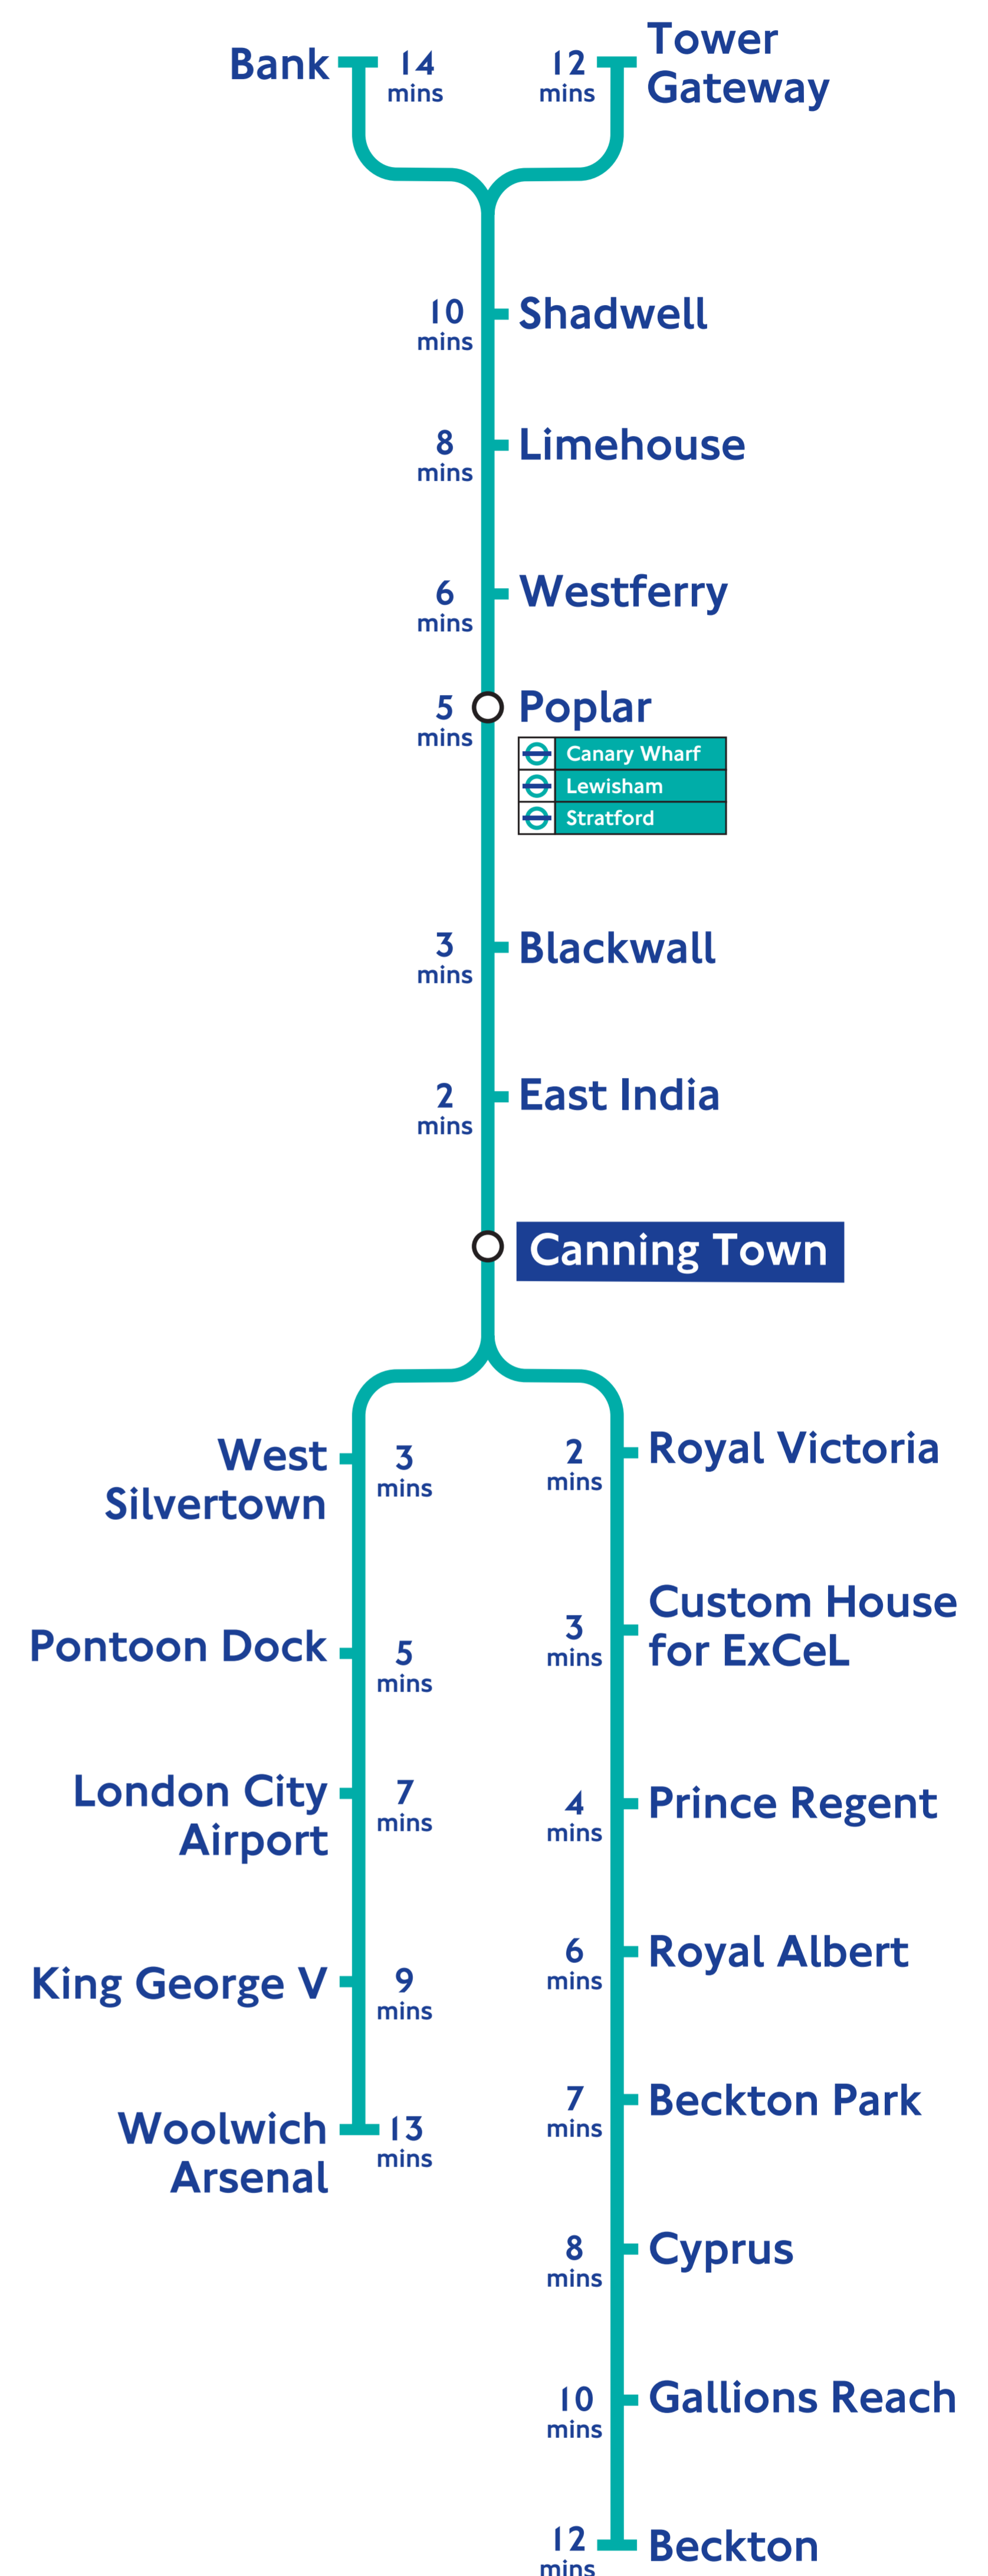

Trains from Canning Town

Platform 3 To Beckton

First train 0523 (Saturdays **0533**,
Sundays **0703**)

Last train 0053 (Sundays **2353**)

Trains run every **8-10** minutes

Platform 3 To Woolwich Arsenal

First train 0527 (Saturdays **0529**,
Sundays **0659**)

Last train 0049 (Sundays **2349**)

Trains run every **8-10** minutes

Platform 4 To Bank

First train 0513 (Saturdays **0515**,
Sundays **0645**)

Last train 0025 (Sundays **2325**)

Trains run every **8-10** minutes

Platform 4 To Tower Gateway

First train 0519 (Sundays **0649**)

Last train 0049 (Sundays **2349**)

Trains run every **8-10** minutes

Other Docklands Light Railway services to Stratford International, Beckton and Woolwich Arsenal leave from platforms 1 and 2

For further details of frequencies visit www.dlr.co.uk

To view this timetable at a larger size or to print a copy visit our website at www.dlr.co.uk
Information supplied in good faith and correct at time of going to print. From time to time services may have to be modified in part or whole or withdrawn according to changing circumstances.
Serco Docklands, Castor Lane, London E14 0DS

Average journey times of through trains from this station

For further information:

- 24 hour travel information, 0843 222 1234
  You pay no more than 5p per minute if calling from a BT landline. There may be a connection charge. Charges from mobiles or other landline providers may vary.
- Mobile website: www.dlr.co.uk/mobile for live DLR travel information on your mobile phone
- Assistance in the event of a lift failure, 020 7363 9777
- Textphone, 020 7093 0999