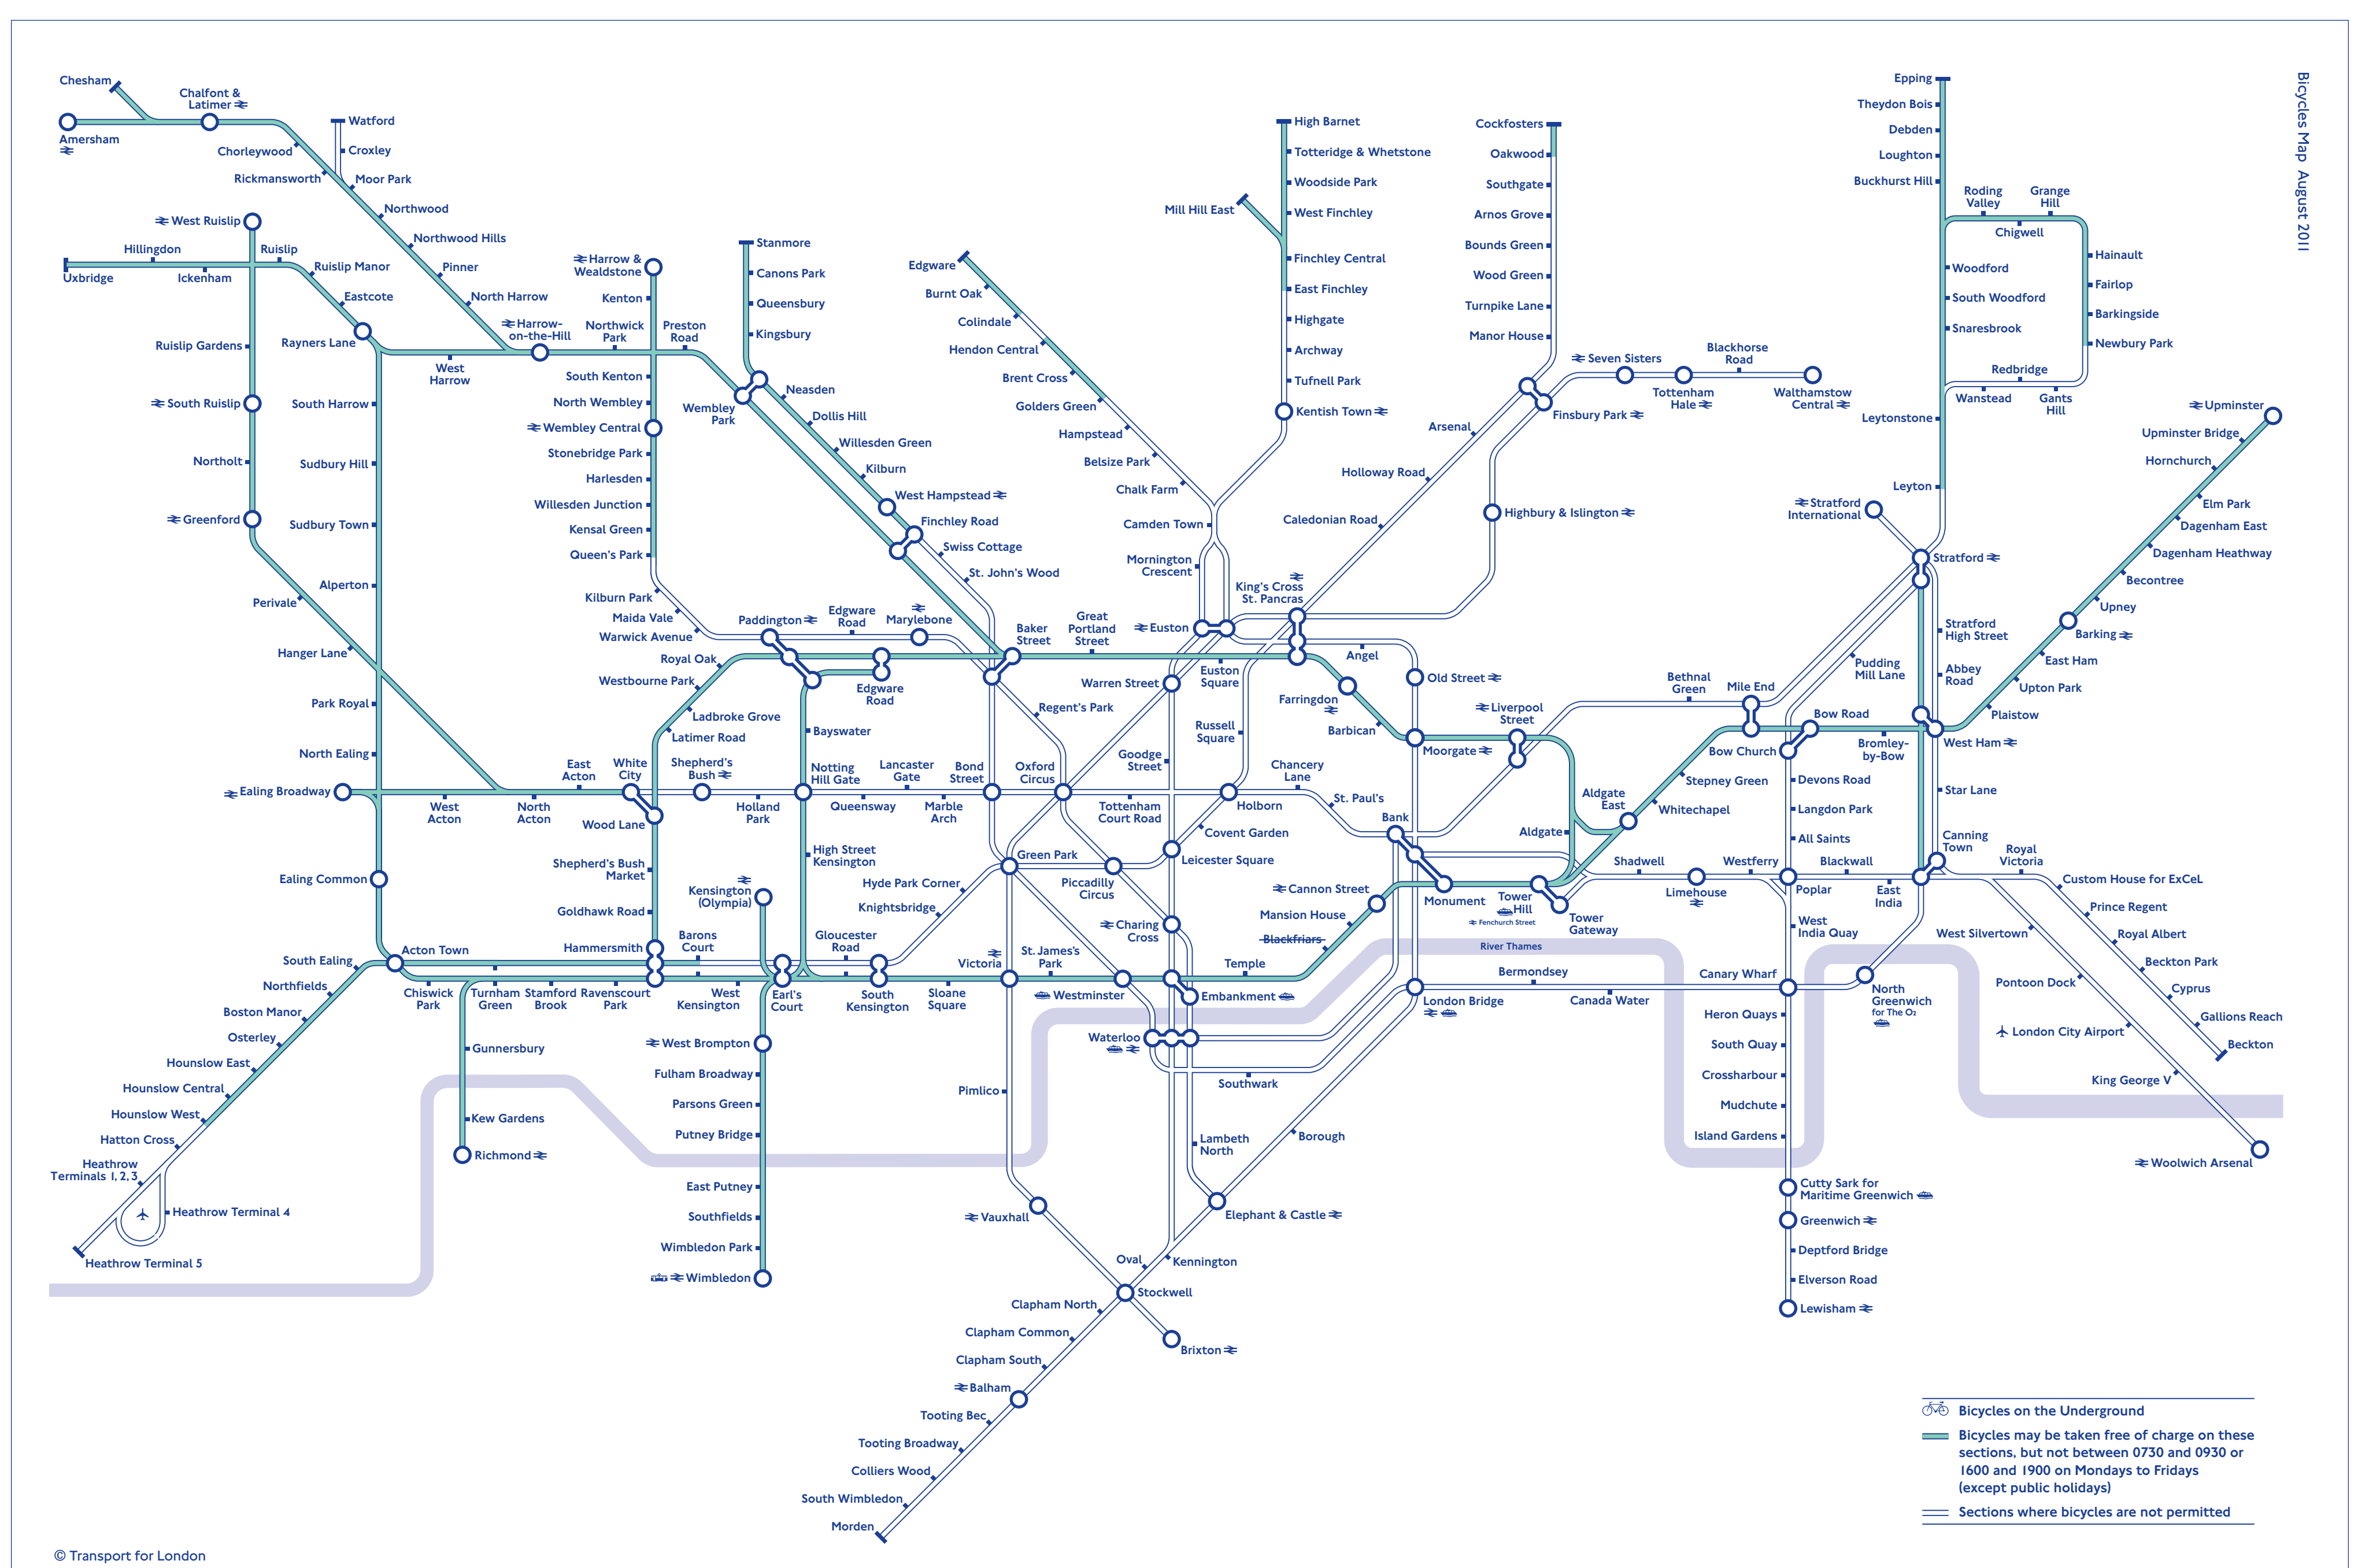

## Taking your bicycle on the Tube

You are not allowed to take an unfolded bicycle on the Tube on weekdays between 0730 and 0930 or between 1600 and 1900

At all other times you may take your unfolded bicycle on parts of the Tube network highlighted in pale green on the map below

However, folded bicycles can be carried on any Tube line at any time

For more information please refer to our 'Conditions of carriage' available from the TfL website