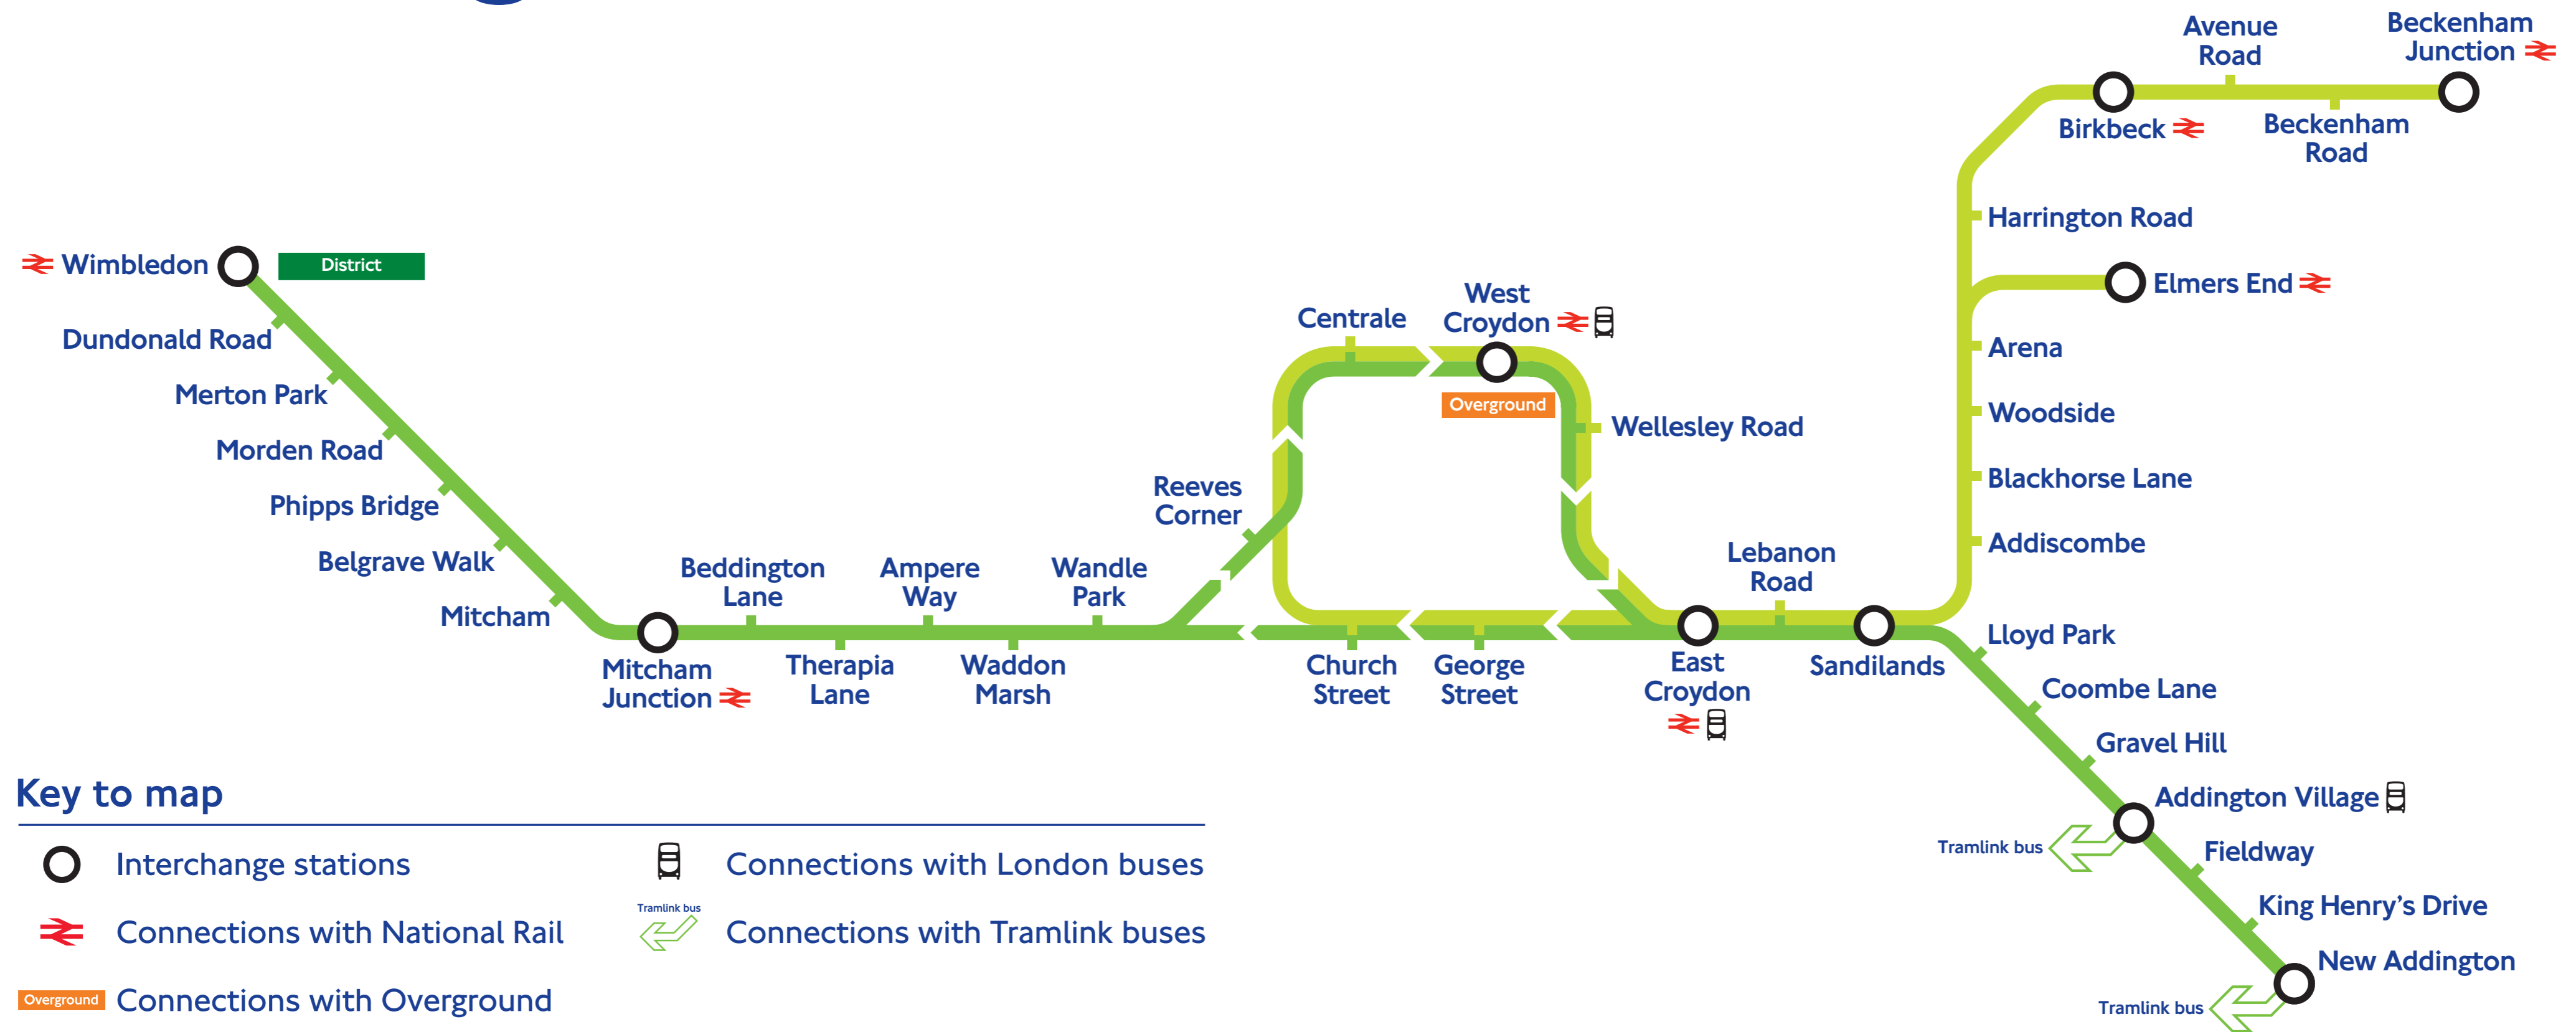

London Tramlink timetable information

Beddington Lane

Key to map

- Interchange stations
- Connections with National Rail
- Connections with Overground
- Connections with London buses
- Connections with Tramlink buses

Timetable

Beddington Lane to Wimbledon

	First	Morning service										Peak service			Evening service		
Monday to Friday	0520	0540	0600	0620	0635	0643	0650	0656	0702			0713	then every 7/8 mins until	2053	2108	then at 23, 38, 53, 08 mins past until	0023
Saturday	0520	0540	0600	0620	0640	0655	0710	0725	0740	0755	then every 7/10 mins until	0850	then every 7/8 mins until	1813	1823	then at 38, 53, 08, 23 mins past until	0023
Sunday	0653											0708	then at 23, 38, 53, 08 mins past until				

Beddington Lane to New Addington

	First	Morning service										Peak service				Evening service						
Monday to Friday	0551	0611	0631	0651								0706	then every 7/8 mins until	2116		2131	then at 46, 01, 16, 31 mins past until	0031	0046T	0101T		
Saturday	0551	0611	0631	0651	0711	0731	0746	0801	0816			0827	then every 7/8 mins until	1813	1822	1831	1838	1846	then at 01, 16, 31, 46 mins past until	0031	0046T	0101T
Sunday	0731											0746	then at 01, 16, 31, 46 mins past until					0031	0046T	0101T		

T = Therapia Lane only.

Tram network frequencies

From	To	Approximate journey time	Peak periods Frequency Mon - Fri: 0730 hrs - 1850 hrs Saturday: 0900 hrs - 1750 hrs	Off-peak periods Frequency Mon - Fri: after 1850 hrs Saturday: before 0900 and after 1750 hrs Sunday: all day	First tram		Last tram (everyday)	
					Monday - Saturday	Sunday	Depart	Arrive
Elmers End	West Croydon	15 mins	12 mins	15 mins	0451	0721	0021T	0039
West Croydon	Elmers End	16 mins	12 mins	15 mins	0429	0659	0044	0059
Beckenham Junction	West Croydon	22 mins	12 mins	15 mins	0535	0720	0020T	0044
West Croydon	Beckenham Junction	24 mins	12 mins	15 mins	0509	0654	0039	0101
New Addington	Wimbledon	43 mins	7/8 mins Δ	15 mins♦	0450	0638*	2353†	0035
Wimbledon	New Addington	45 mins	7/8 mins Δ	15 mins♦	0539*	0719*	0019†	0103

Times shown above are a guide only. Please see timetable leaflet or departure times posters at each stop for full details.
♦ New Addington to Wimbledon and Wimbledon to New Addington is 20 minutes before 0600 Monday - Saturday.
† Later trams run to Therapia Lane and do not serve Centrale and West Croydon. * Earlier trams start from Therapia Lane. † Later trams run to Therapia Lane only.
The services from Elmers End and Beckenham Junction to/from West Croydon each run every 10 minutes 0700-0930 Monday-Friday.
Δ Until 2100 Monday - Friday.