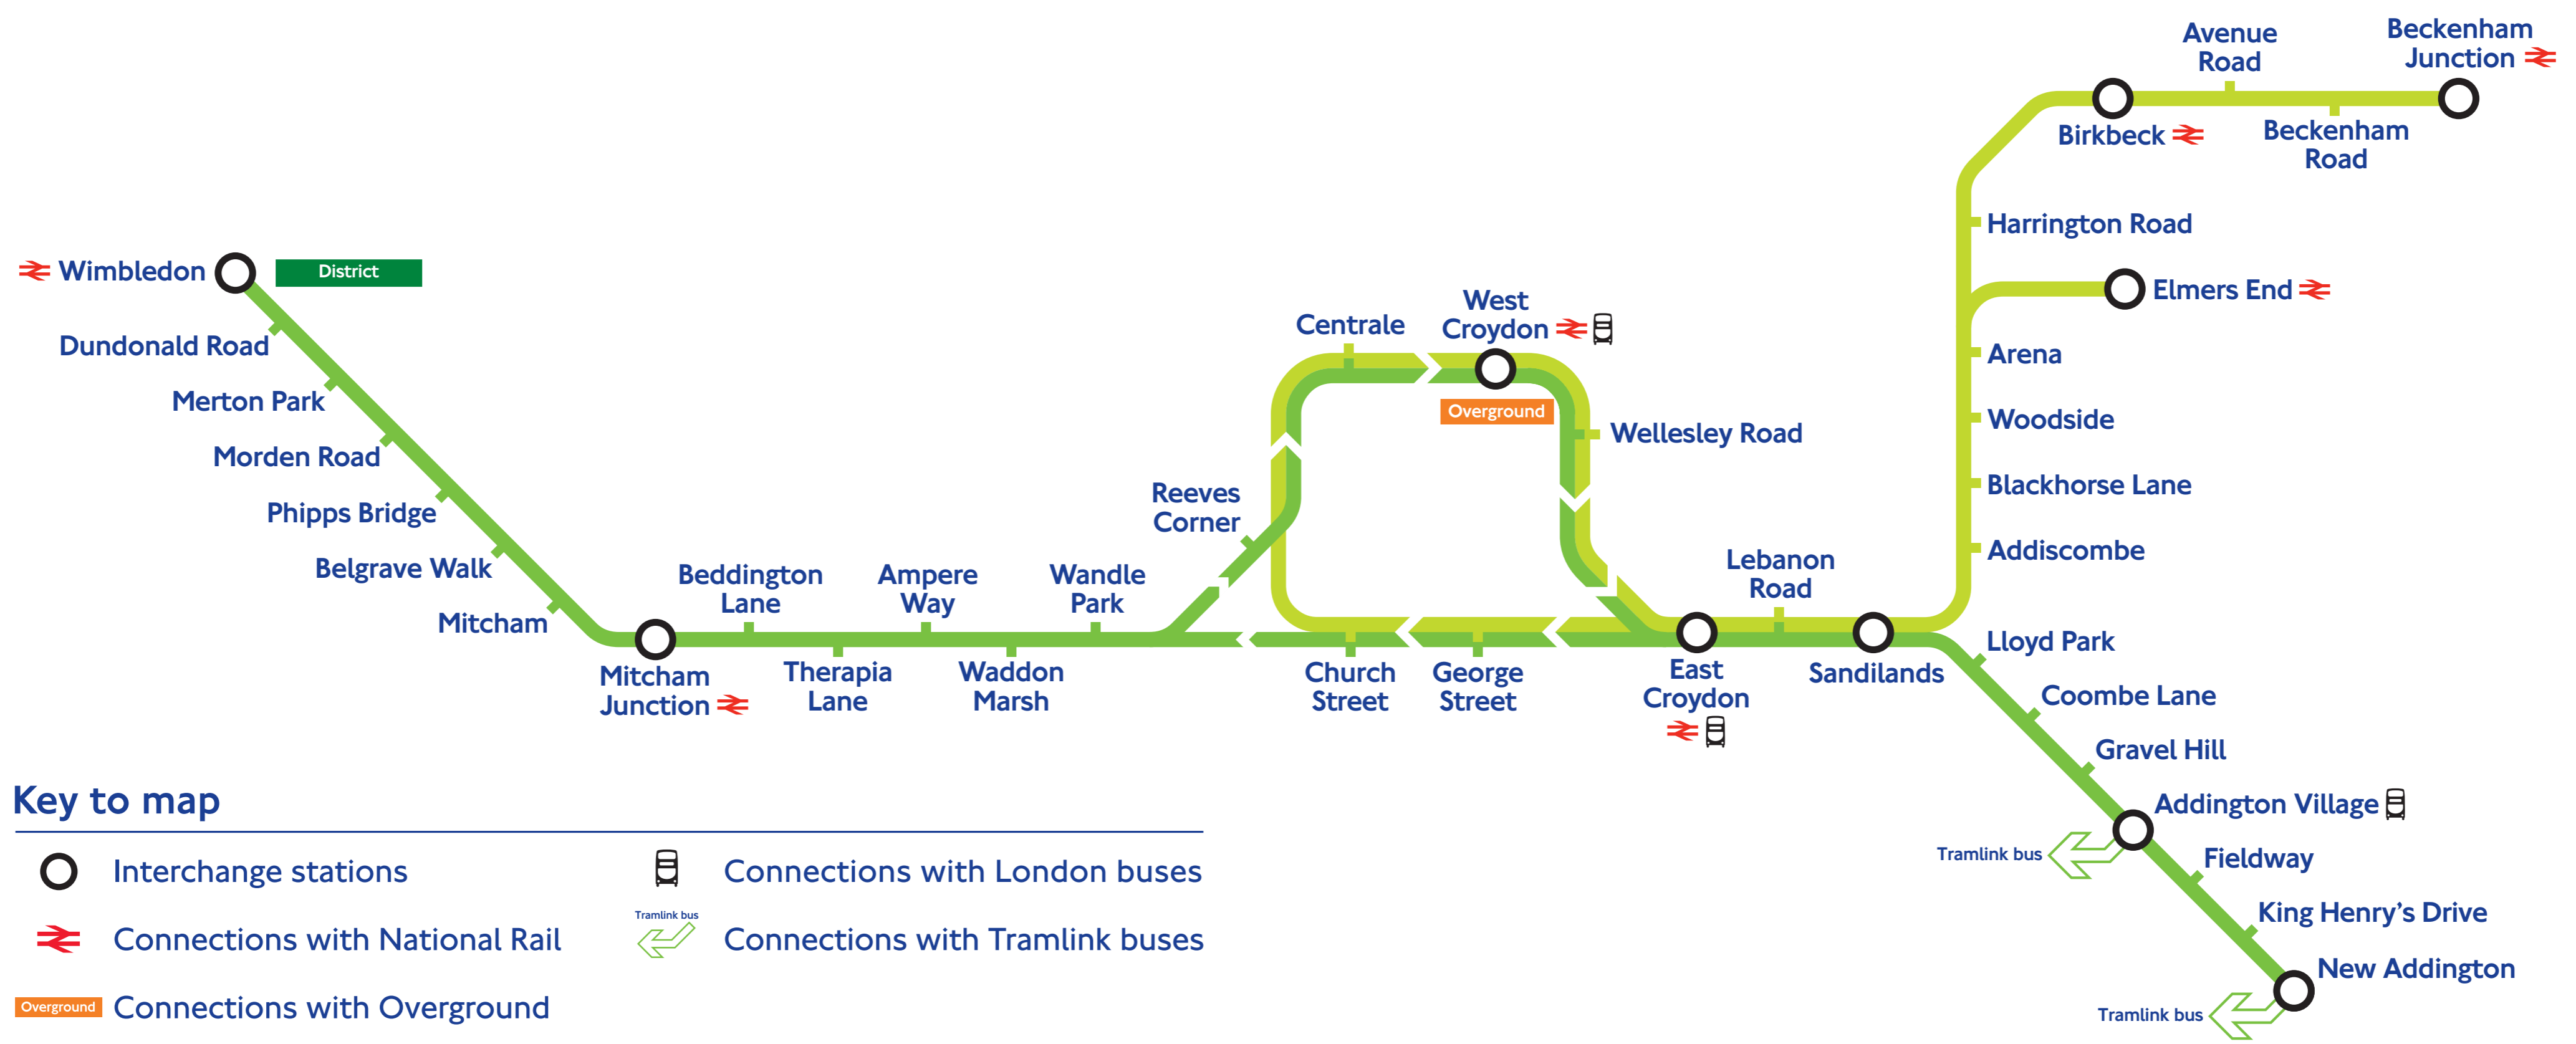

# London Tramlink timetable information

## Ampere Way

### Ampere Way to Wimbledon

	First	Morning service										Peak service				Evening service									
Monday to Friday	0517	0537	0557	0617	0632	0647	0659							0710	then every 7/8 mins until	2050	2105	then at 20, 35, 50, 05 mins past until	0020	0035T	0050T	0105T	0120T	0135T	
Saturday	0517	0537	0557	0617	0637	0652	0707	0722	0737	0752	0807	0822	0837	0847	then every 7/8 mins until	1810	1820	1835	then at 50, 05, 20, 35 mins past until	0020	0035T	0050T	0105T	0120T	0135T
Sunday	0705													0720	then at 35, 50, 05, 20 mins past until				0020	0035T	0050T	0105T	0120T	0135T	
Additional journeys to Therapia Lane: Mon-Fri 2058, 2113, 2128, 2143, 2158, 2213																									
Sat 1827, 1839, 1854, 1909, 1928, 1943																			T = Therapia Lane only.						

Times shown above are a guide only. Please see timetable leaflet or departure times posters at each stop for full details.  
 ♦ New Addington to Wimbledon and Wimbledon to New Addington is 20 minutes before 0600 Monday - Saturday.  
 † Later trams run to Therapia Lane and do not serve Centrale and West Croydon. \* Earlier trams start from Therapia Lane. † Later trams run to Therapia Lane only.  
 The services from Elmers End and Beckenham Junction to/from West Croydon each run every 10 minutes 0700-0930 Monday-Friday.  
 Δ Until 2100 Monday - Friday.