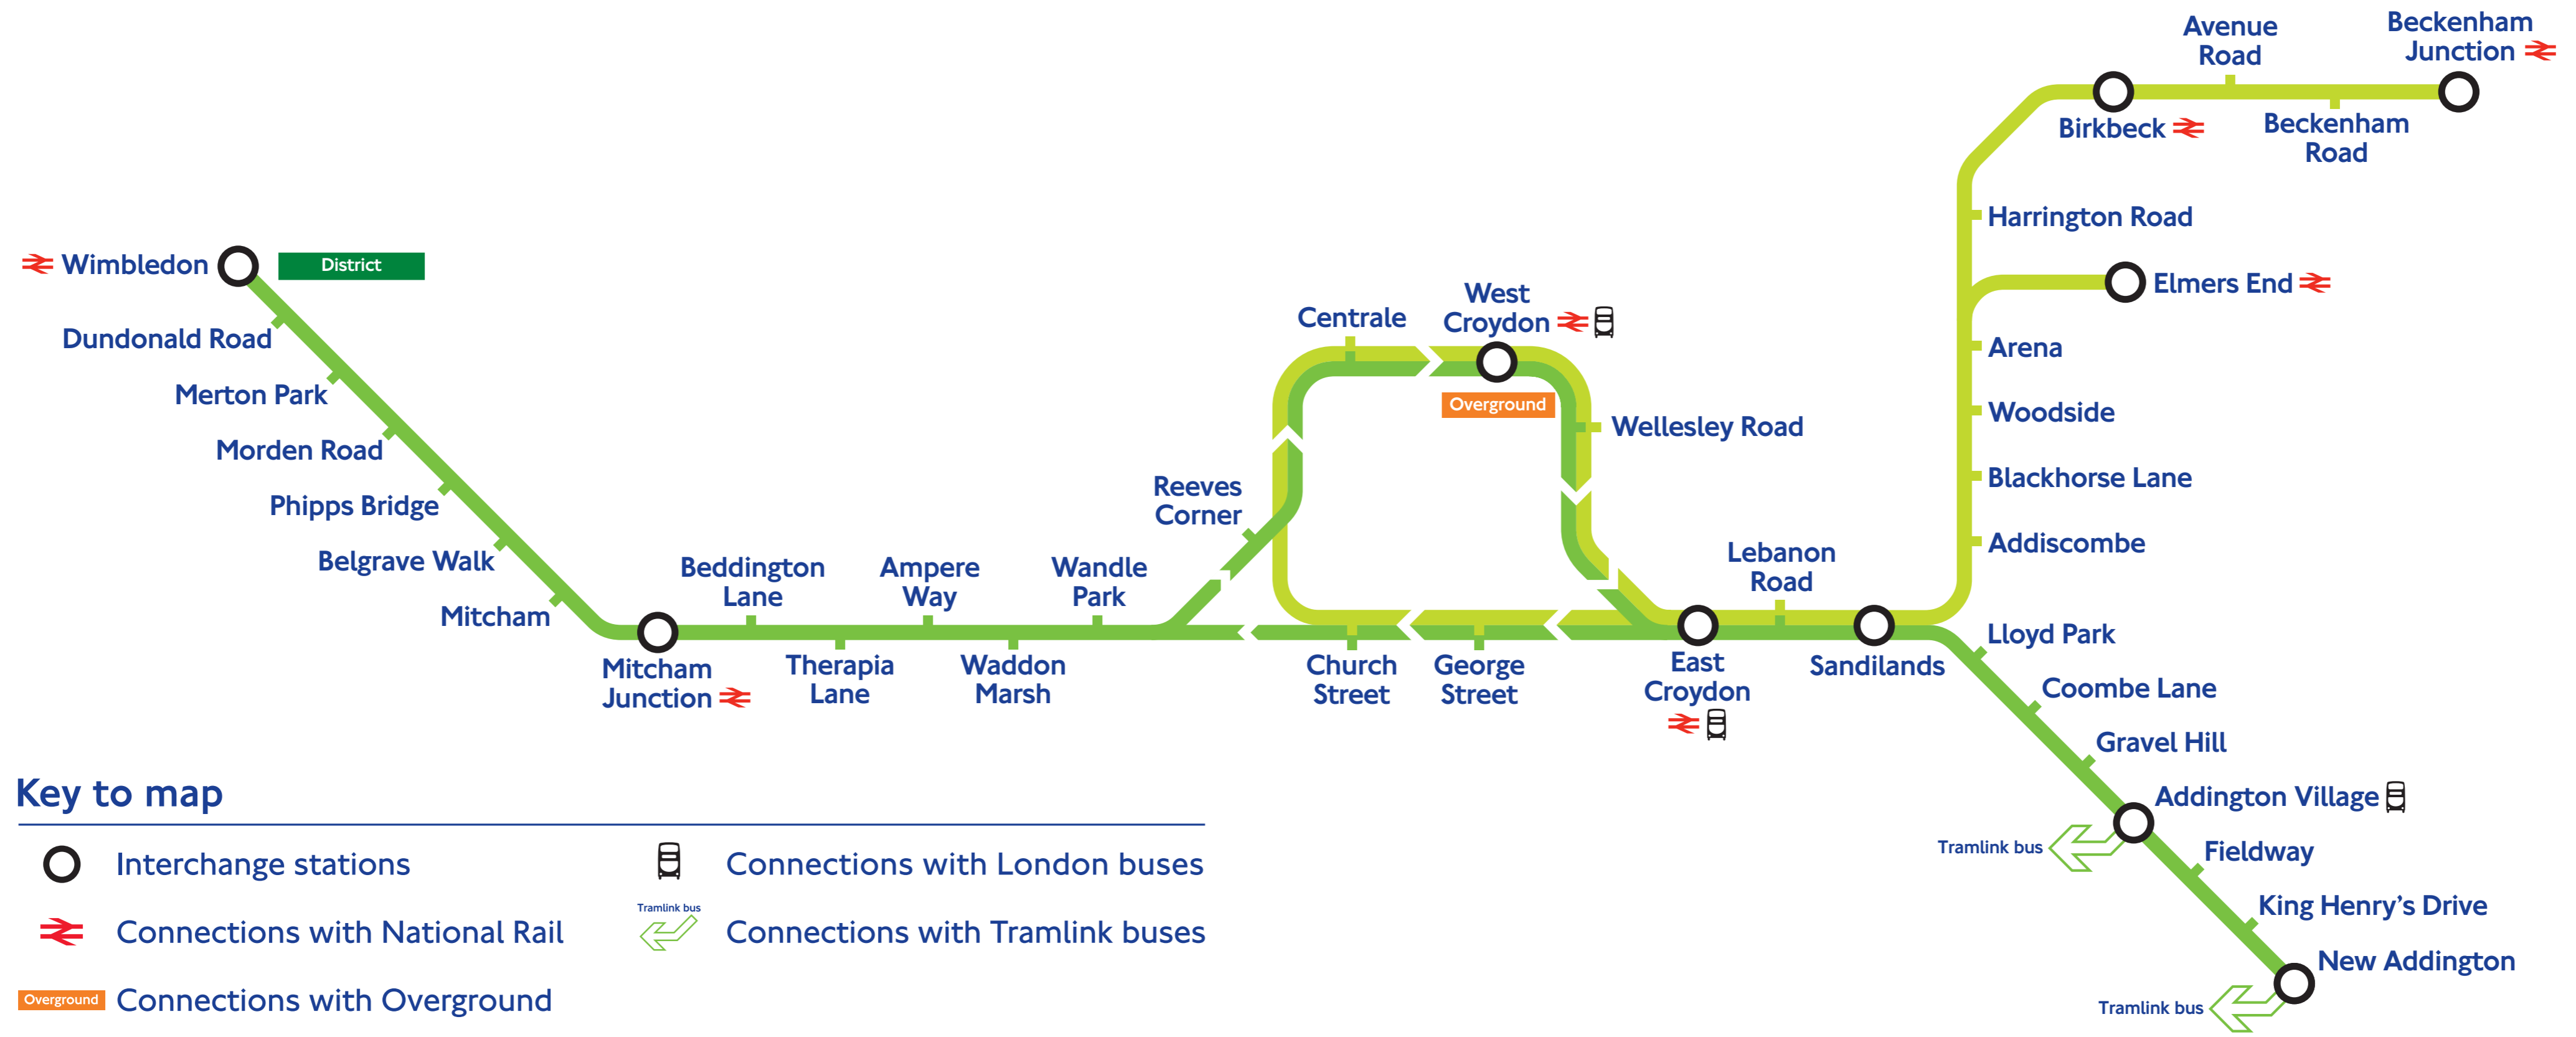

London Tramlink timetable information

Addington Village

Timetable

Addington Village to Wimbledon

	First	Morning service							Peak service				Evening service							
Monday to Friday	0455	0515	0535	0555	0610	0625	0637		0648	then every 7/8 mins until	2028	2043	then at 58, 13, 28, 43 mins past until	2358	0013T	0028T	0043T	0058T	0113T	
Saturday	0455	0515	0535	0555	0615	then at 30, 45, 00, 15 mins past until		0815	0825	then every 7/8 mins until	1748	1758	1813	then at 28, 43, 58, 13 mins past until	2358	0013T	0028T	0043T	0058T	0113T
Sunday	0643								0658	then at 13, 28, 43, 58 mins past until				2358	0013T	0028T	0043T	0058T	0113T	

Additional journeys to Therapia Lane only: Mon-Fri - 2036, 2051, 2106, 2121, 2136, 2151
Sat - 1805, 1817, 1832, 1847, 1906, 1921

T = Therapia Lane only.

Addington Village to New Addington

	First	Morning service											Peak service			Evening service								
Monday to Friday	0441	0501	0521	0538	0556	0609	0618	0631	0638	0645	0652	0658	0710	0718	0725	0733	then every 7/8 mins until	2143	2158	then at 13, 28, 43, 58 mins past until	0058			
Saturday	0441	0501	0521	0541	0601	0614	0618	0638	0658	0714	0718	0738	0758	then every 7/12 mins until		0854	then every 7/8 mins until	1840	1849	1858	1905	1913	then at 28, 43, 58, 13 mins past until	0058
Sunday	0628												0643	then at 58, 13, 28, 43 mins past until			0058							

Tram network frequencies

From	To	Approximate journey time	Peak periods Frequency Mon - Fri: 0730 hrs - 1850 hrs Saturday: 0900 hrs - 1750 hrs	Off-peak periods Frequency Mon - Fri: after 1850 hrs Saturday: before 0900 and after 1750 hrs Sunday: all day	First tram		Last tram (everyday)	
					Monday - Saturday	Sunday	Depart	Arrive
Elmers End	West Croydon	15 mins	12 mins	15 mins	0451	0721	0021T	0039
West Croydon	Elmers End	16 mins	12 mins	15 mins	0429	0659	0044	0059
Beckenham Junction	West Croydon	22 mins	12 mins	15 mins	0535	0720	0020T	0044
West Croydon	Beckenham Junction	24 mins	12 mins	15 mins	0509	0654	0039	0101
New Addington	Wimbledon	43 mins	7/8 mins Δ	15 mins♦	0450	0638*	2353†	0035
Wimbledon	New Addington	45 mins	7/8 mins Δ	15 mins♦	0539*	0719*	0019†	0103

Times shown above are a guide only. Please see timetable leaflet or departure times posters at each stop for full details.
♦ New Addington to Wimbledon and Wimbledon to New Addington is 20 minutes before 0600 Monday - Saturday.
T Later trams run to Therapia Lane and do not serve Centrale and West Croydon. * Earlier trams start from Therapia Lane. † Later trams run to Therapia Lane only.
The services from Elmers End and Beckenham Junction to/from West Croydon each run every 10 minutes 0700-0930 Monday-Friday
Δ Until 2100 Monday - Friday.