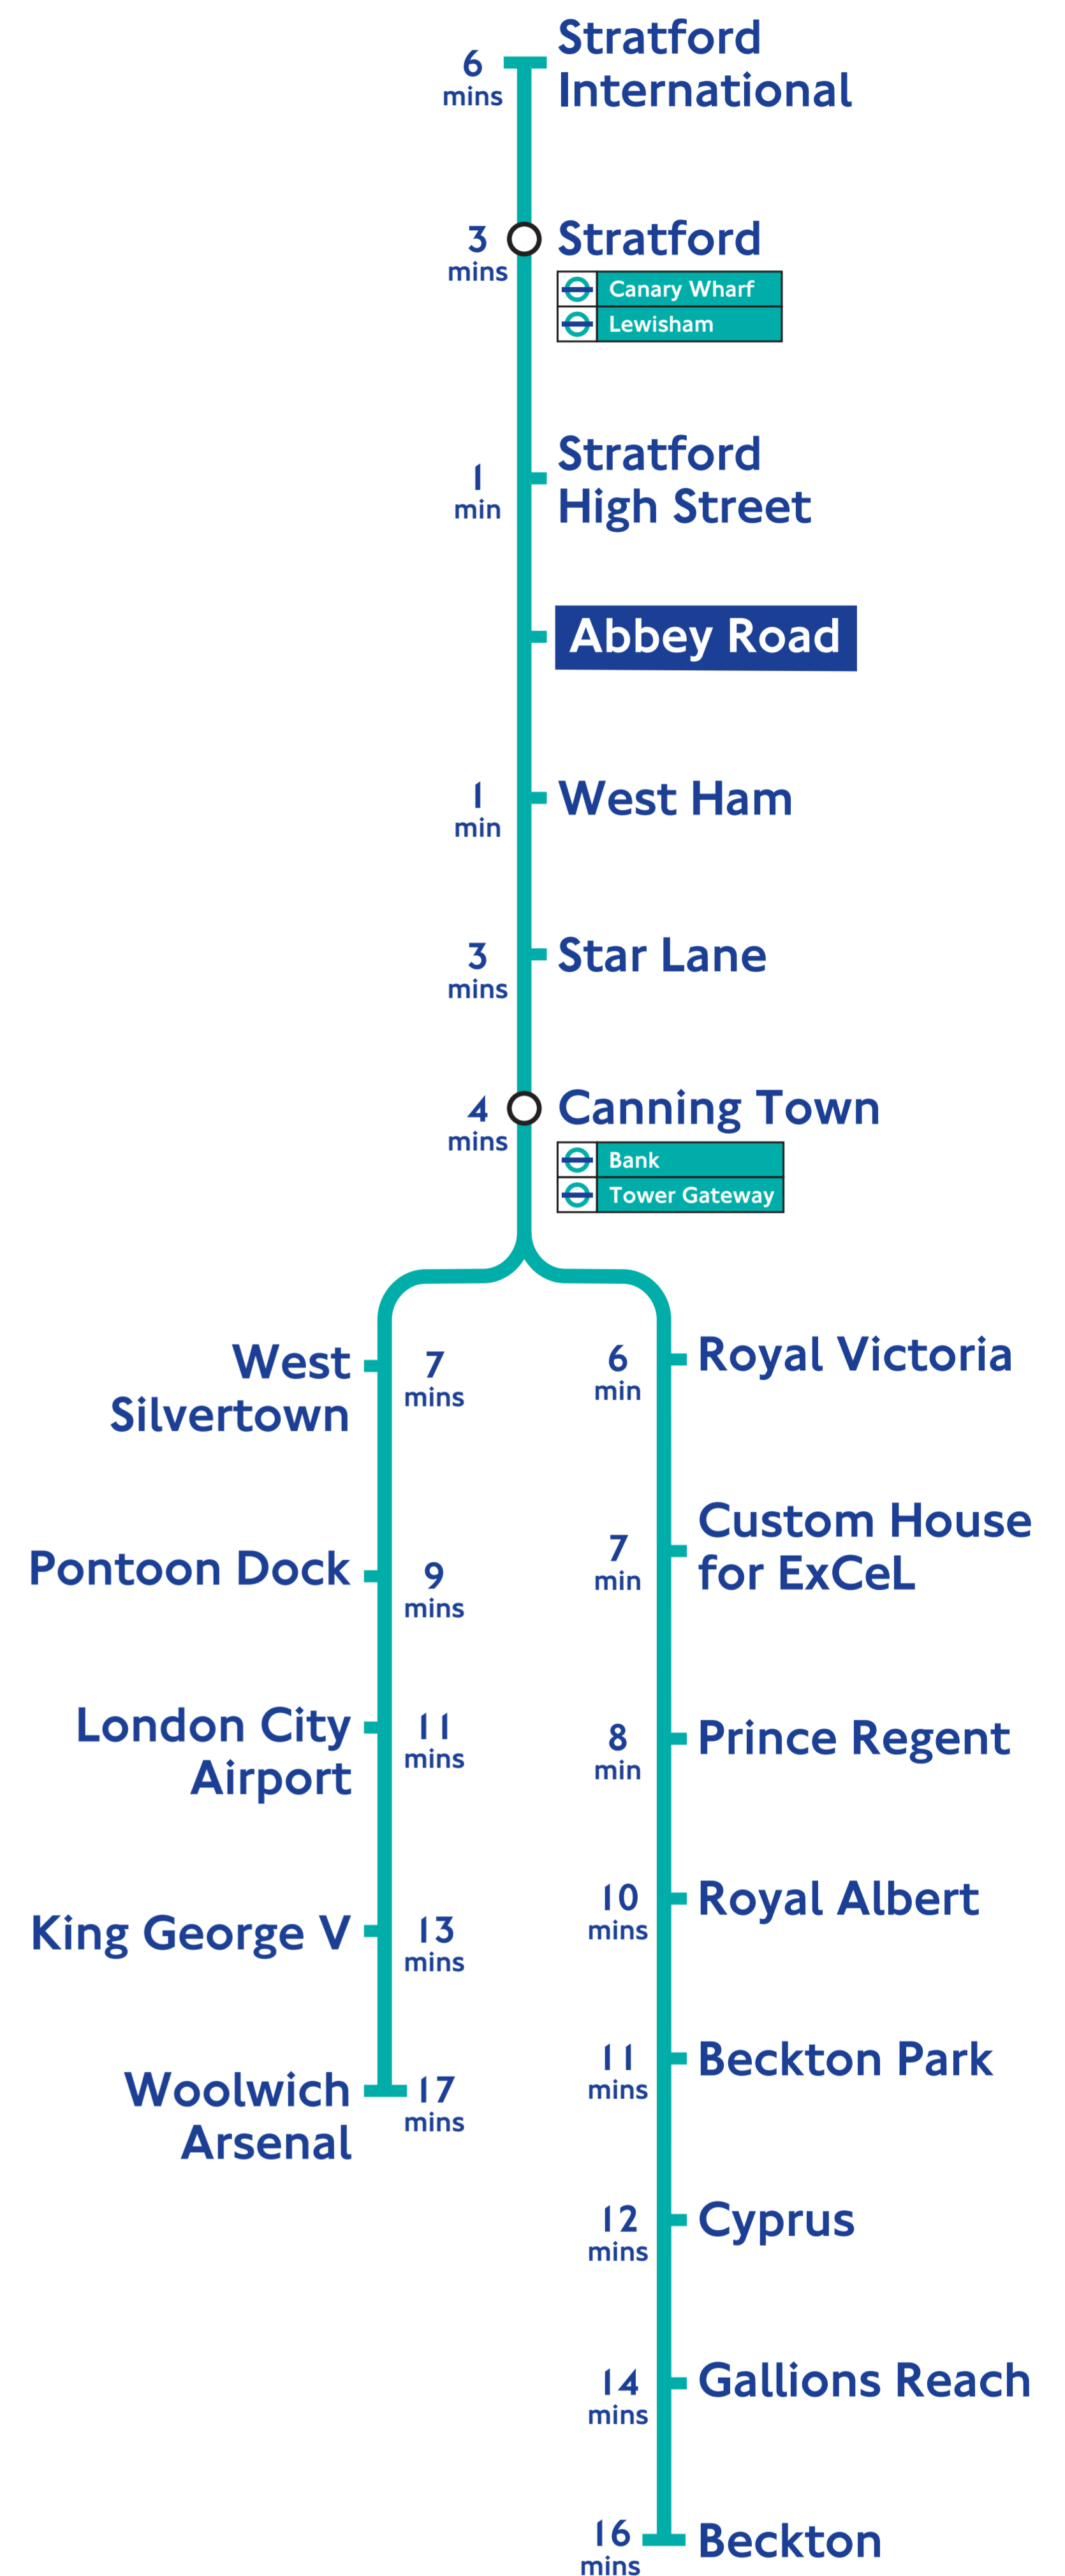

## Trains from Abbey Road

### Platform 1 To Beckton

**First train 0531 (Sundays 0703)**

**Last train 0043 (Sundays 2343)**

**Trains run every 10 minutes**

Through trains run during Monday to Friday off-peak times and at weekends. If no through train is shown take the first train and change at Canning Town

### Platform 1 To Woolwich Arsenal

**First train 0531<sub>c</sub> (Sundays 0703<sub>c</sub>)**

**Last train 0033<sub>c</sub> (Sundays 2333<sub>c</sub>)**

**Trains run every 8-10 minutes\***

\* Through trains run every 8-10 minutes during Monday to Friday peak hours only. At other times take the first train and change at Canning Town

### Platform 2 To Stratford International

**First train 0524 (Saturdays 0517,  
Sundays 0647)**

**Last train 0045 (Sundays 2347)**

**Trains run every 8-10 minutes**

Average journey times of through trains from this station