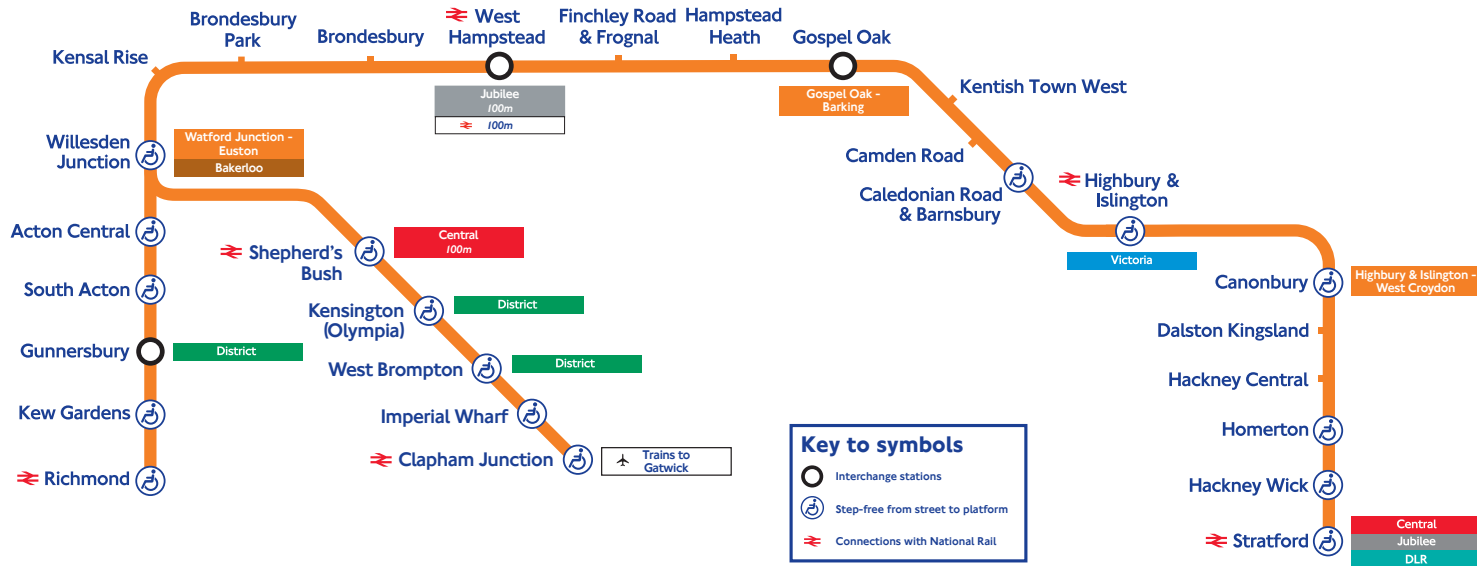

# Richmond / Clapham Junction – Stratford

# Eastbound towards Stratford