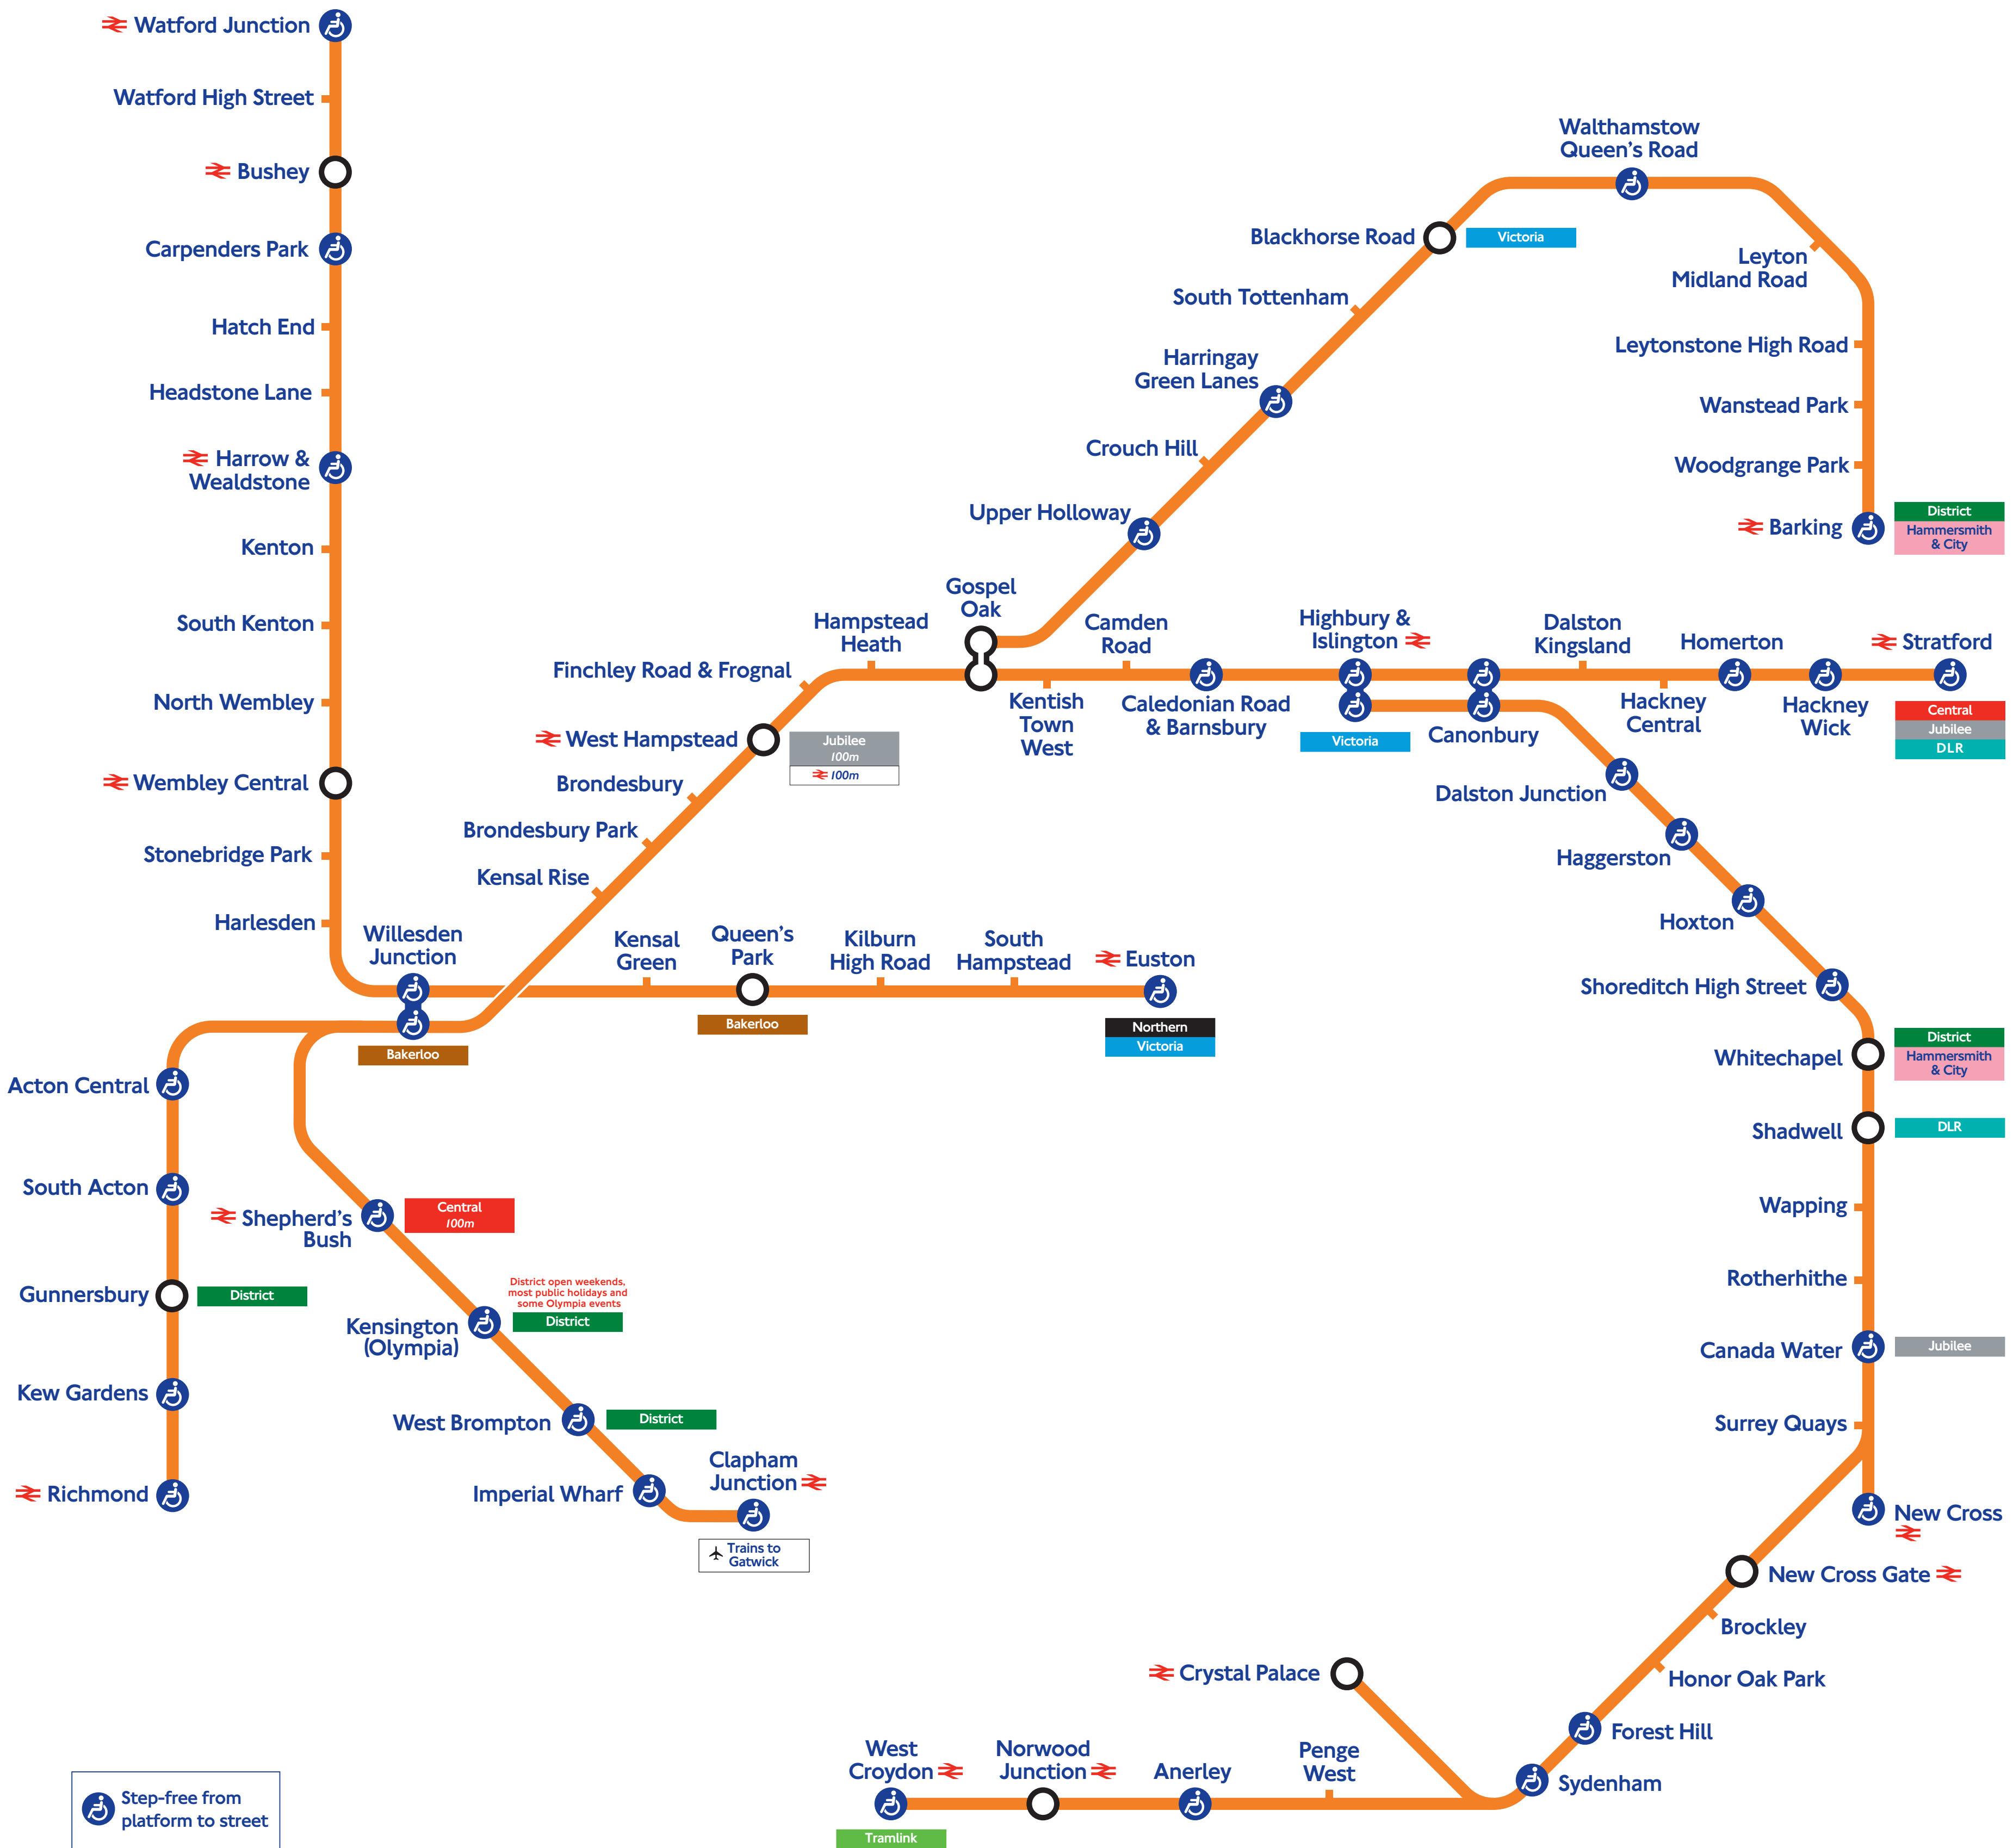

London Overground

Website
tfl.gov.uk

24 hour travel information
0843 222 1234*

*You pay no more than 5p per minute if calling from a BT landline. There may be a connection charge. Charges from mobiles or other landline providers may vary.