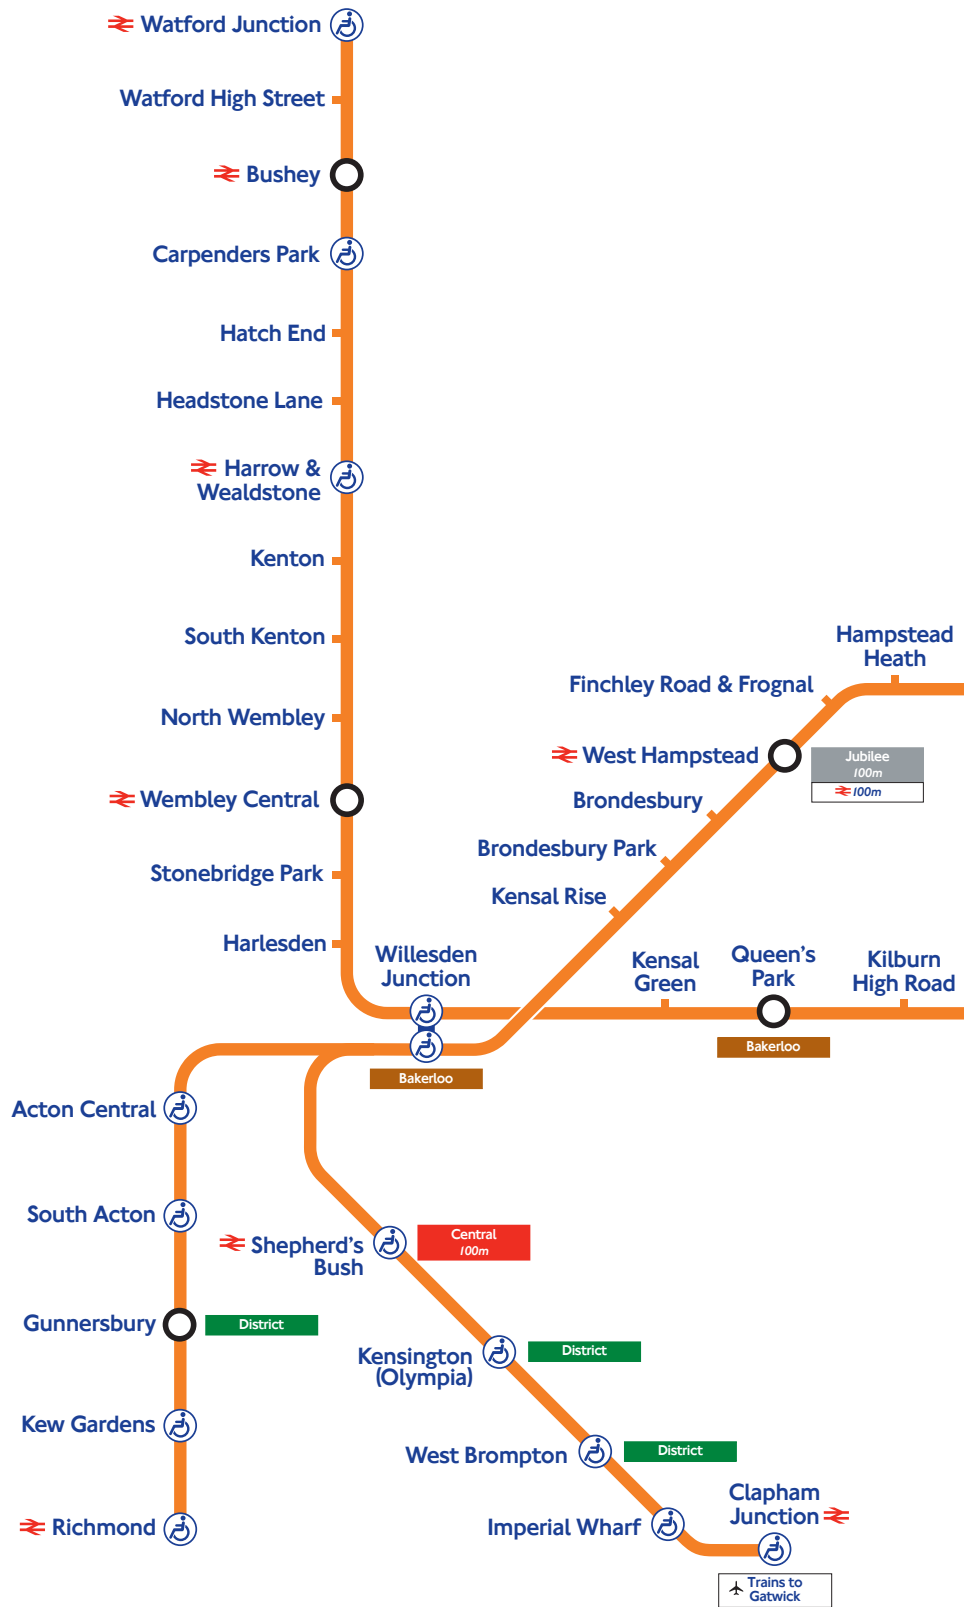

London Overground network

Step-free from train to street
Step-free from platform to street