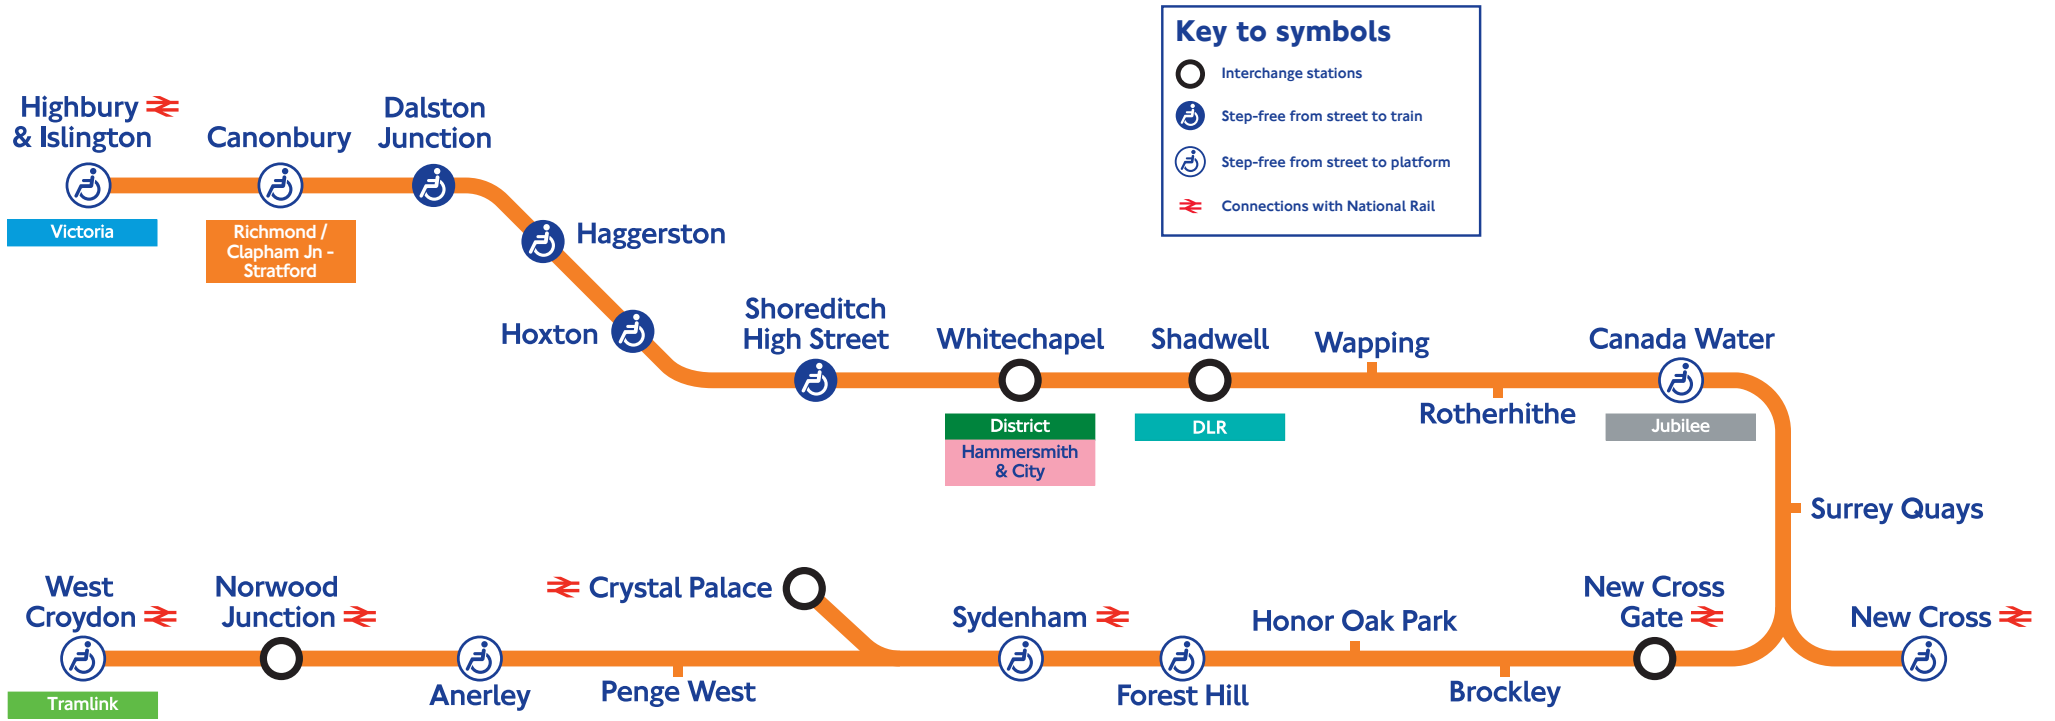

Highbury & Islington - West Croydon